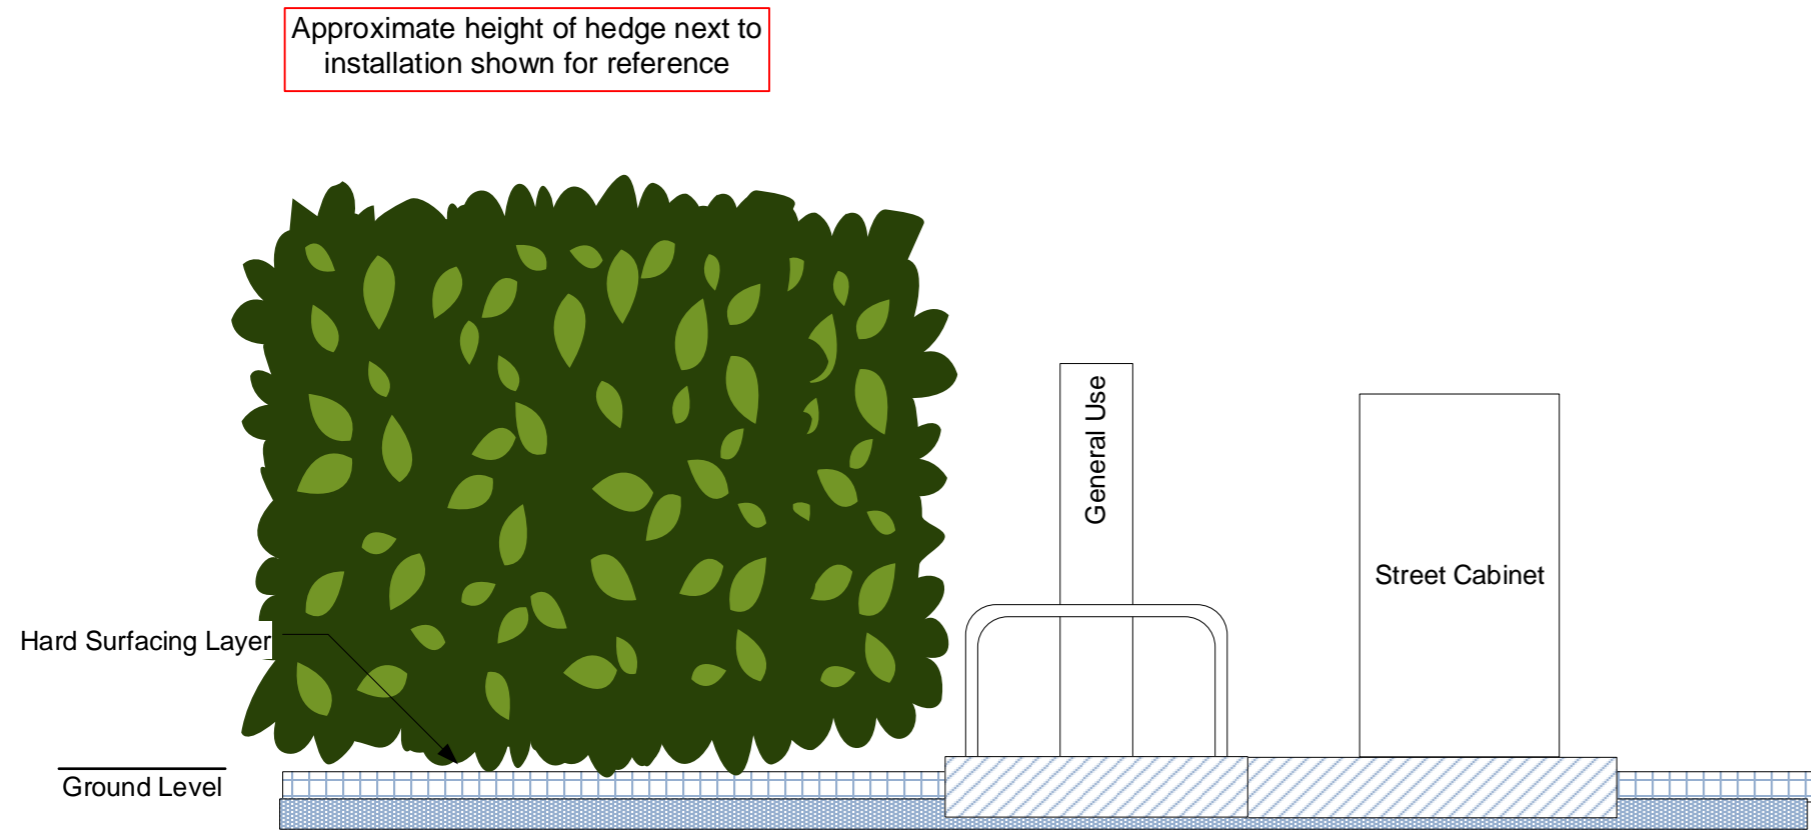

Title	IoS GO-EV Site Elevations
--------------	---------------------------

Notes

Diagram showing front elevation of EV charging and supply equipment.

Project	IoS GO-EV
Client	IoSCV
Date	16/02/2020
Scale	1:25
Drawn	DJH
Drawing	GO-EV Site 2A Elevations
Revision	02