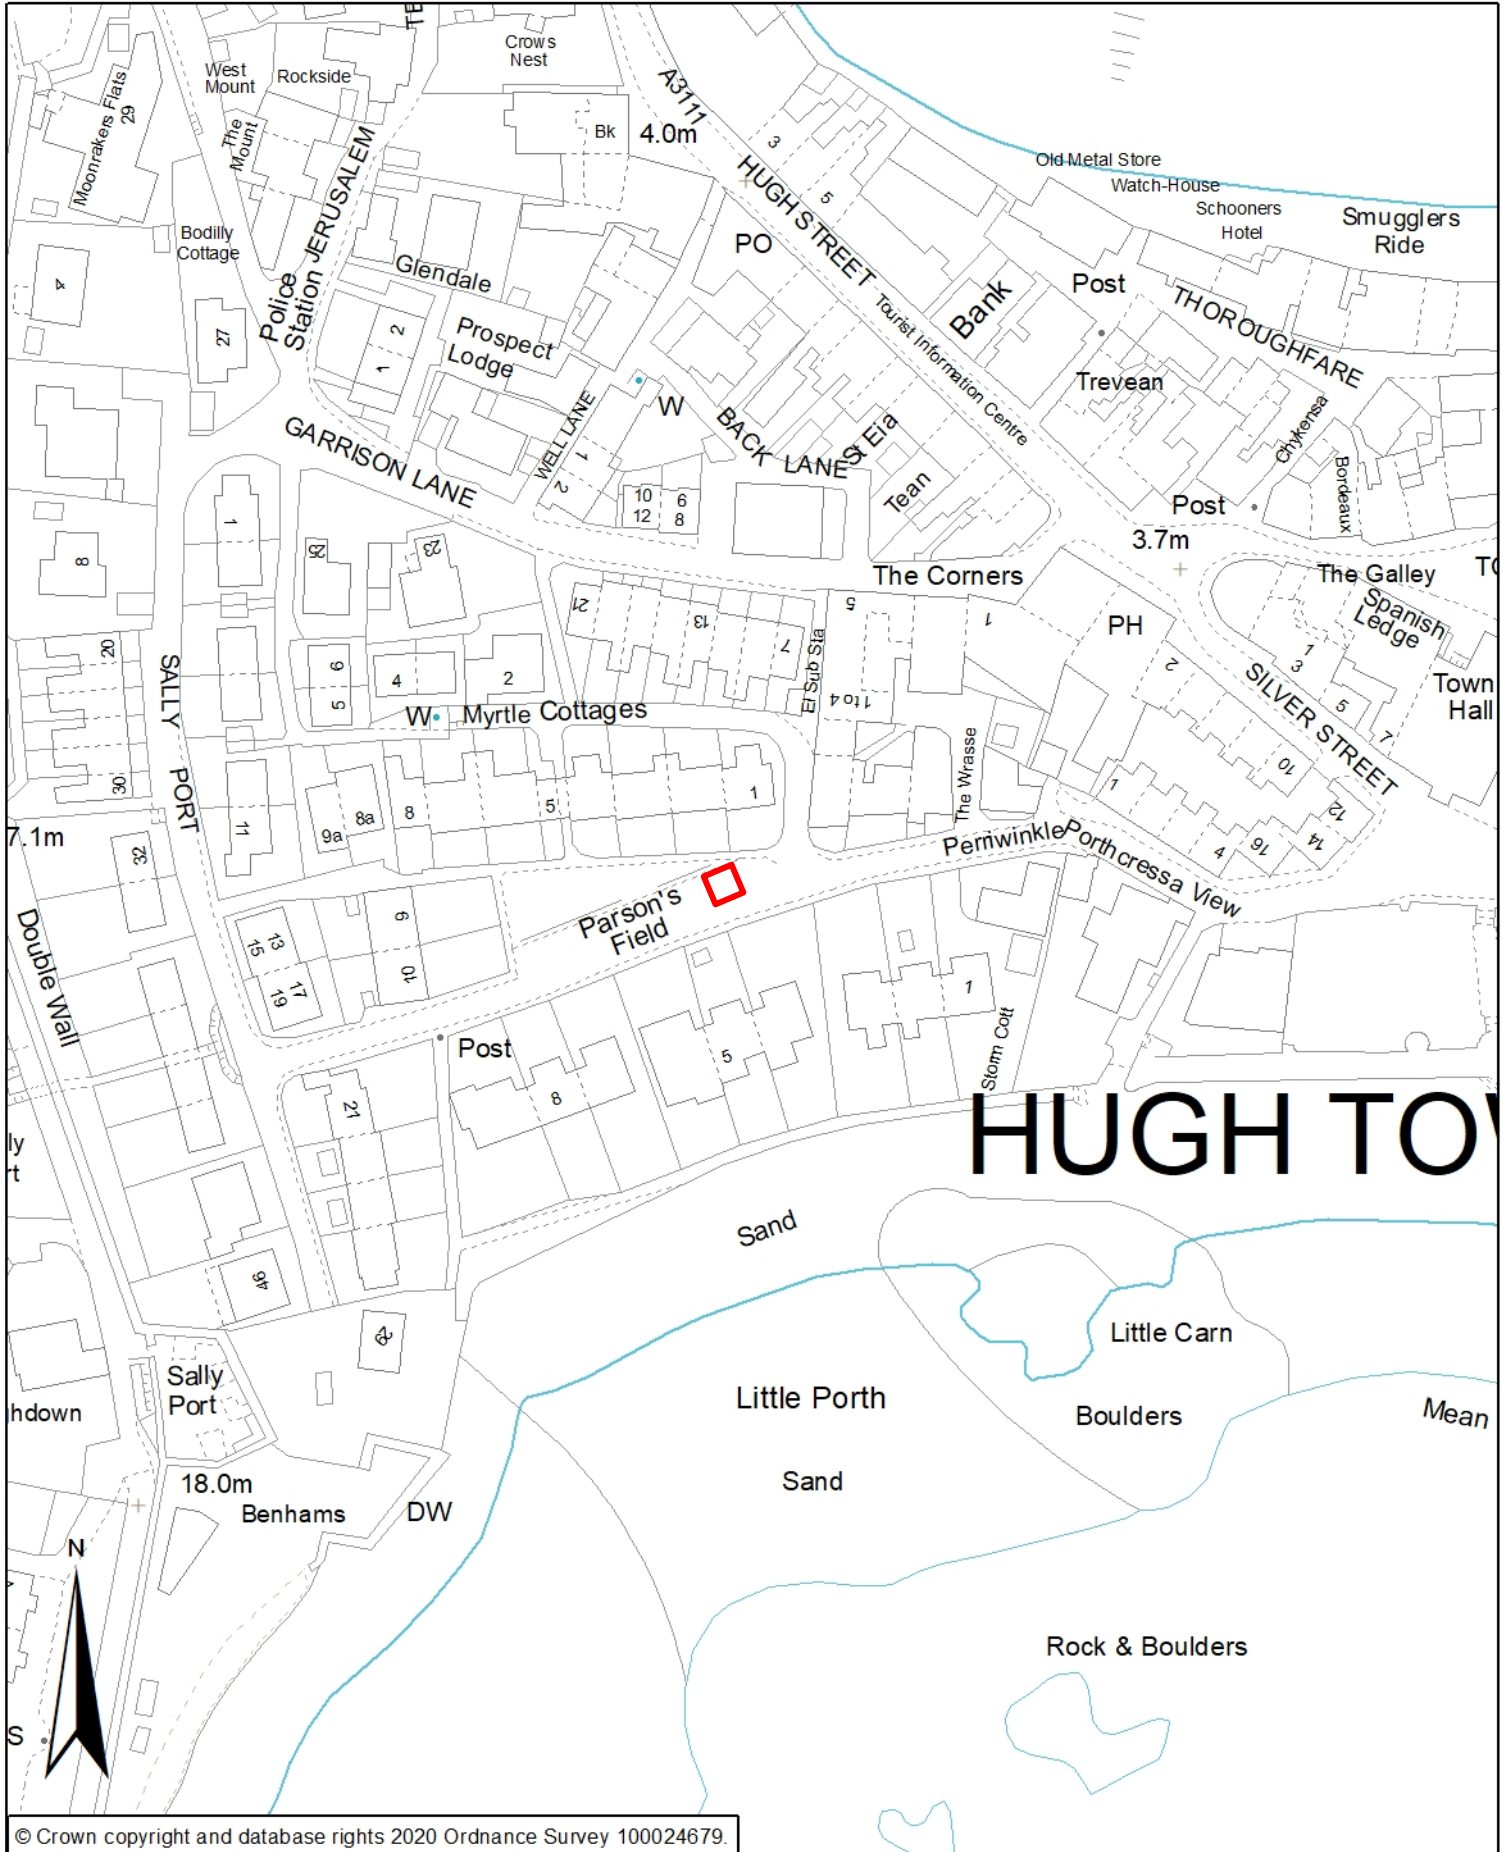

## Location Plan

© Crown copyright and database rights 2020 Ordnance Survey 100024679.

1:1,250 @A4

For use and reproduction by the Council of the Isles of Scilly only.

Council of the Isles of Scilly, Town Hall, The Parade, St Mary's, Isles of Scilly, TR21 0LW