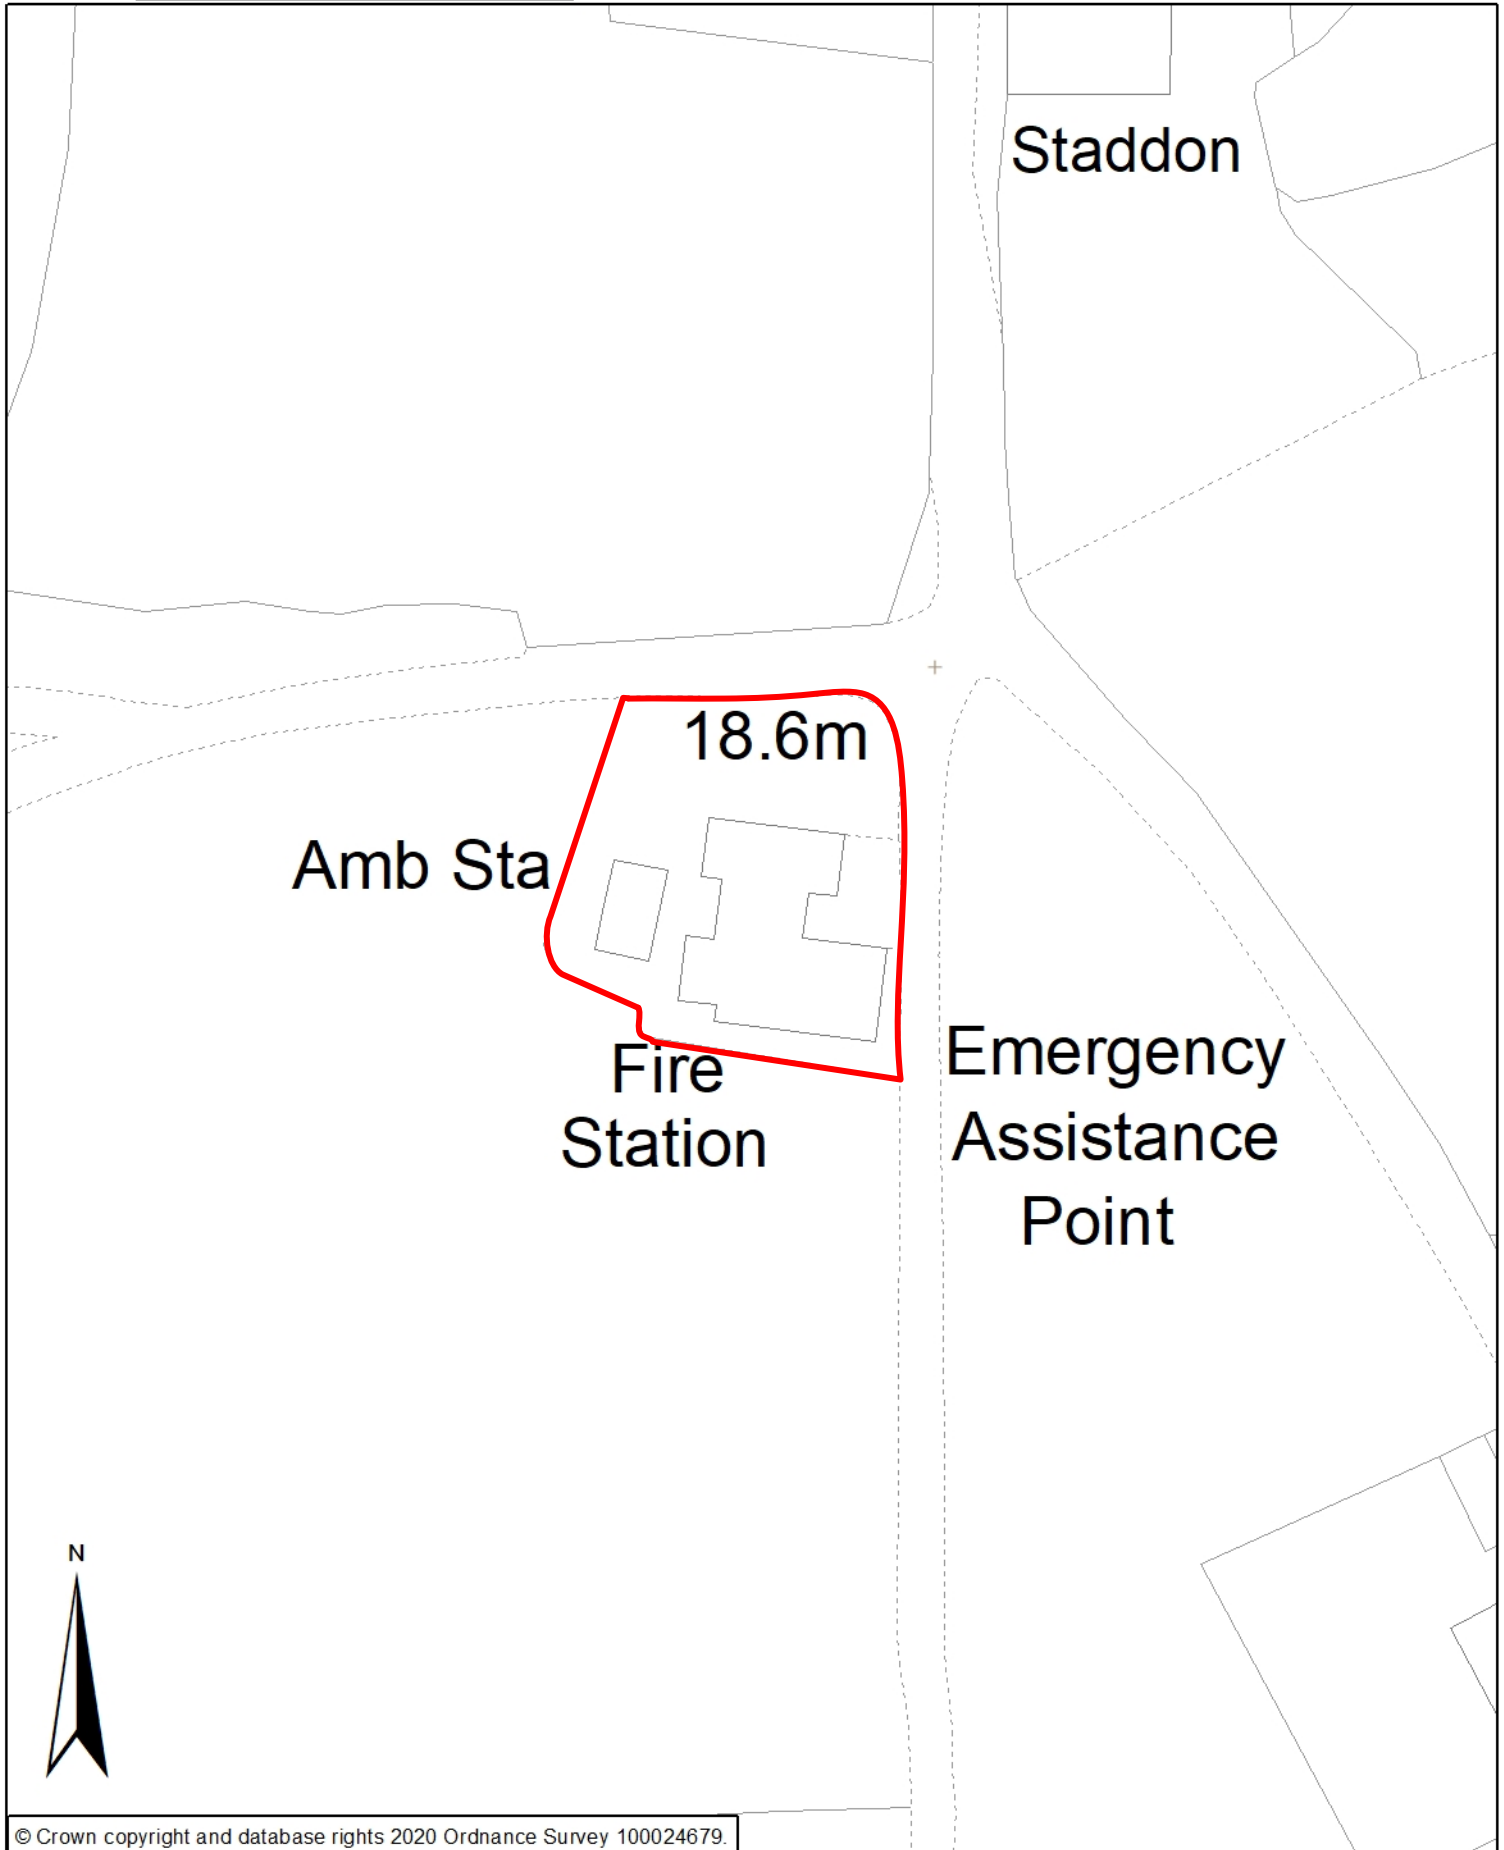

# Site 27, Fire Station, Bryher. Isles of Scilly

## Block Plan - Existing

© Crown copyright and database rights 2020 Ordnance Survey 100024679.

1:500 @A4 Meters

For use and reproduction by the Council of the Isles of Scilly only.

Council of the Isles of Scilly, Town Hall, The Parade, St Mary's, Isles of Scilly, TR21 0LW