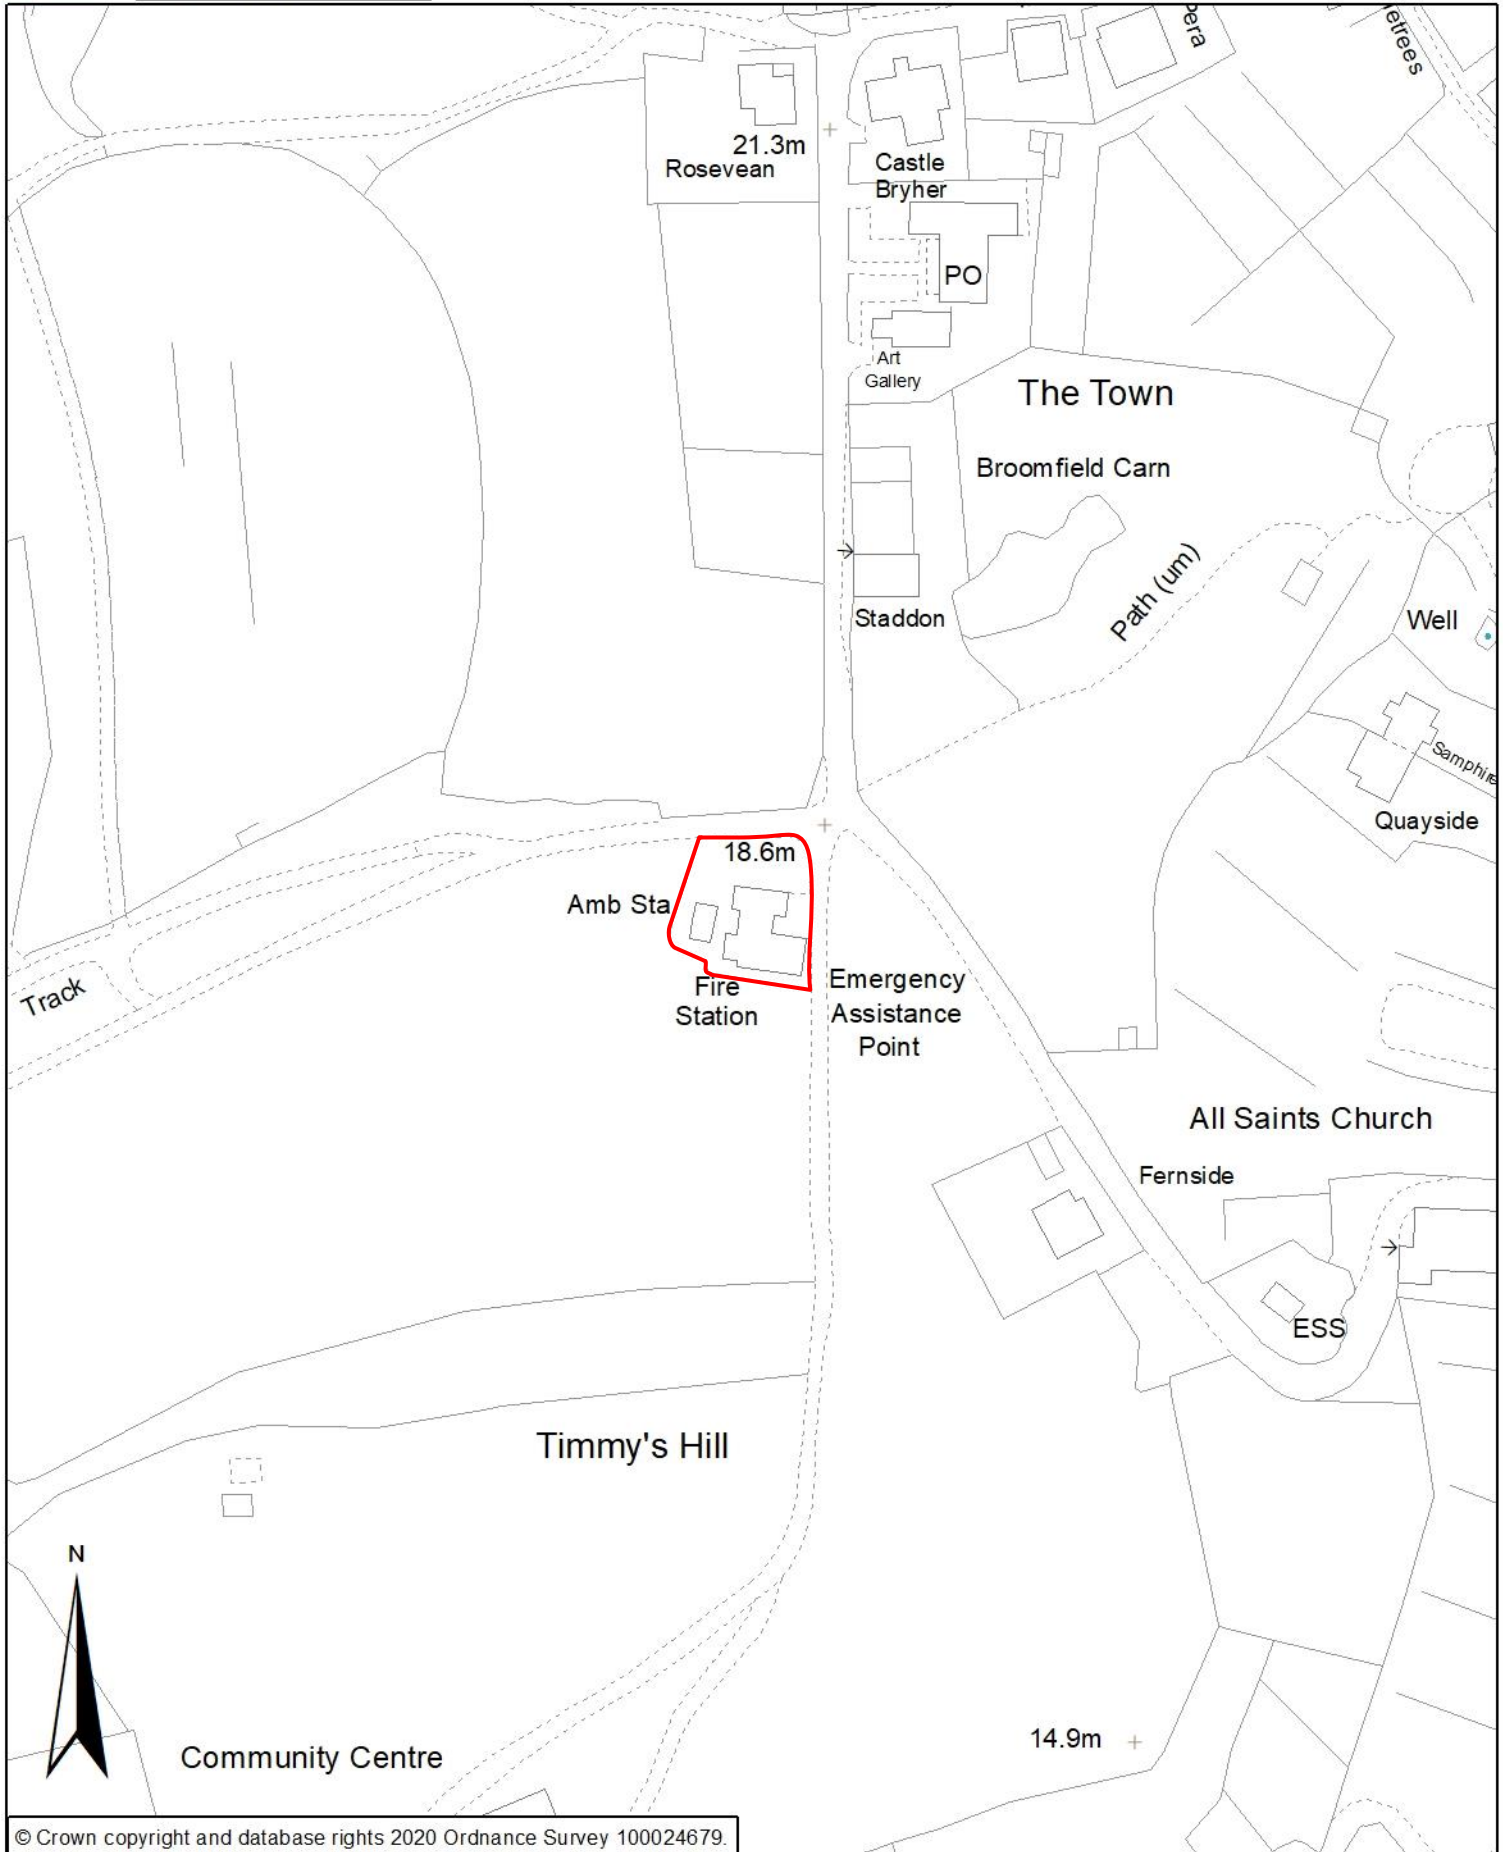

Council of the ISLES OF SCILLY

Site 27, Fire Station, Bryher. Isles of Scilly

Location Plan

© Crown copyright and database rights 2020 Ordnance Survey 100024679.

1:1,250 @A4

For use and reproduction by the Council of the Isles of Scilly only.