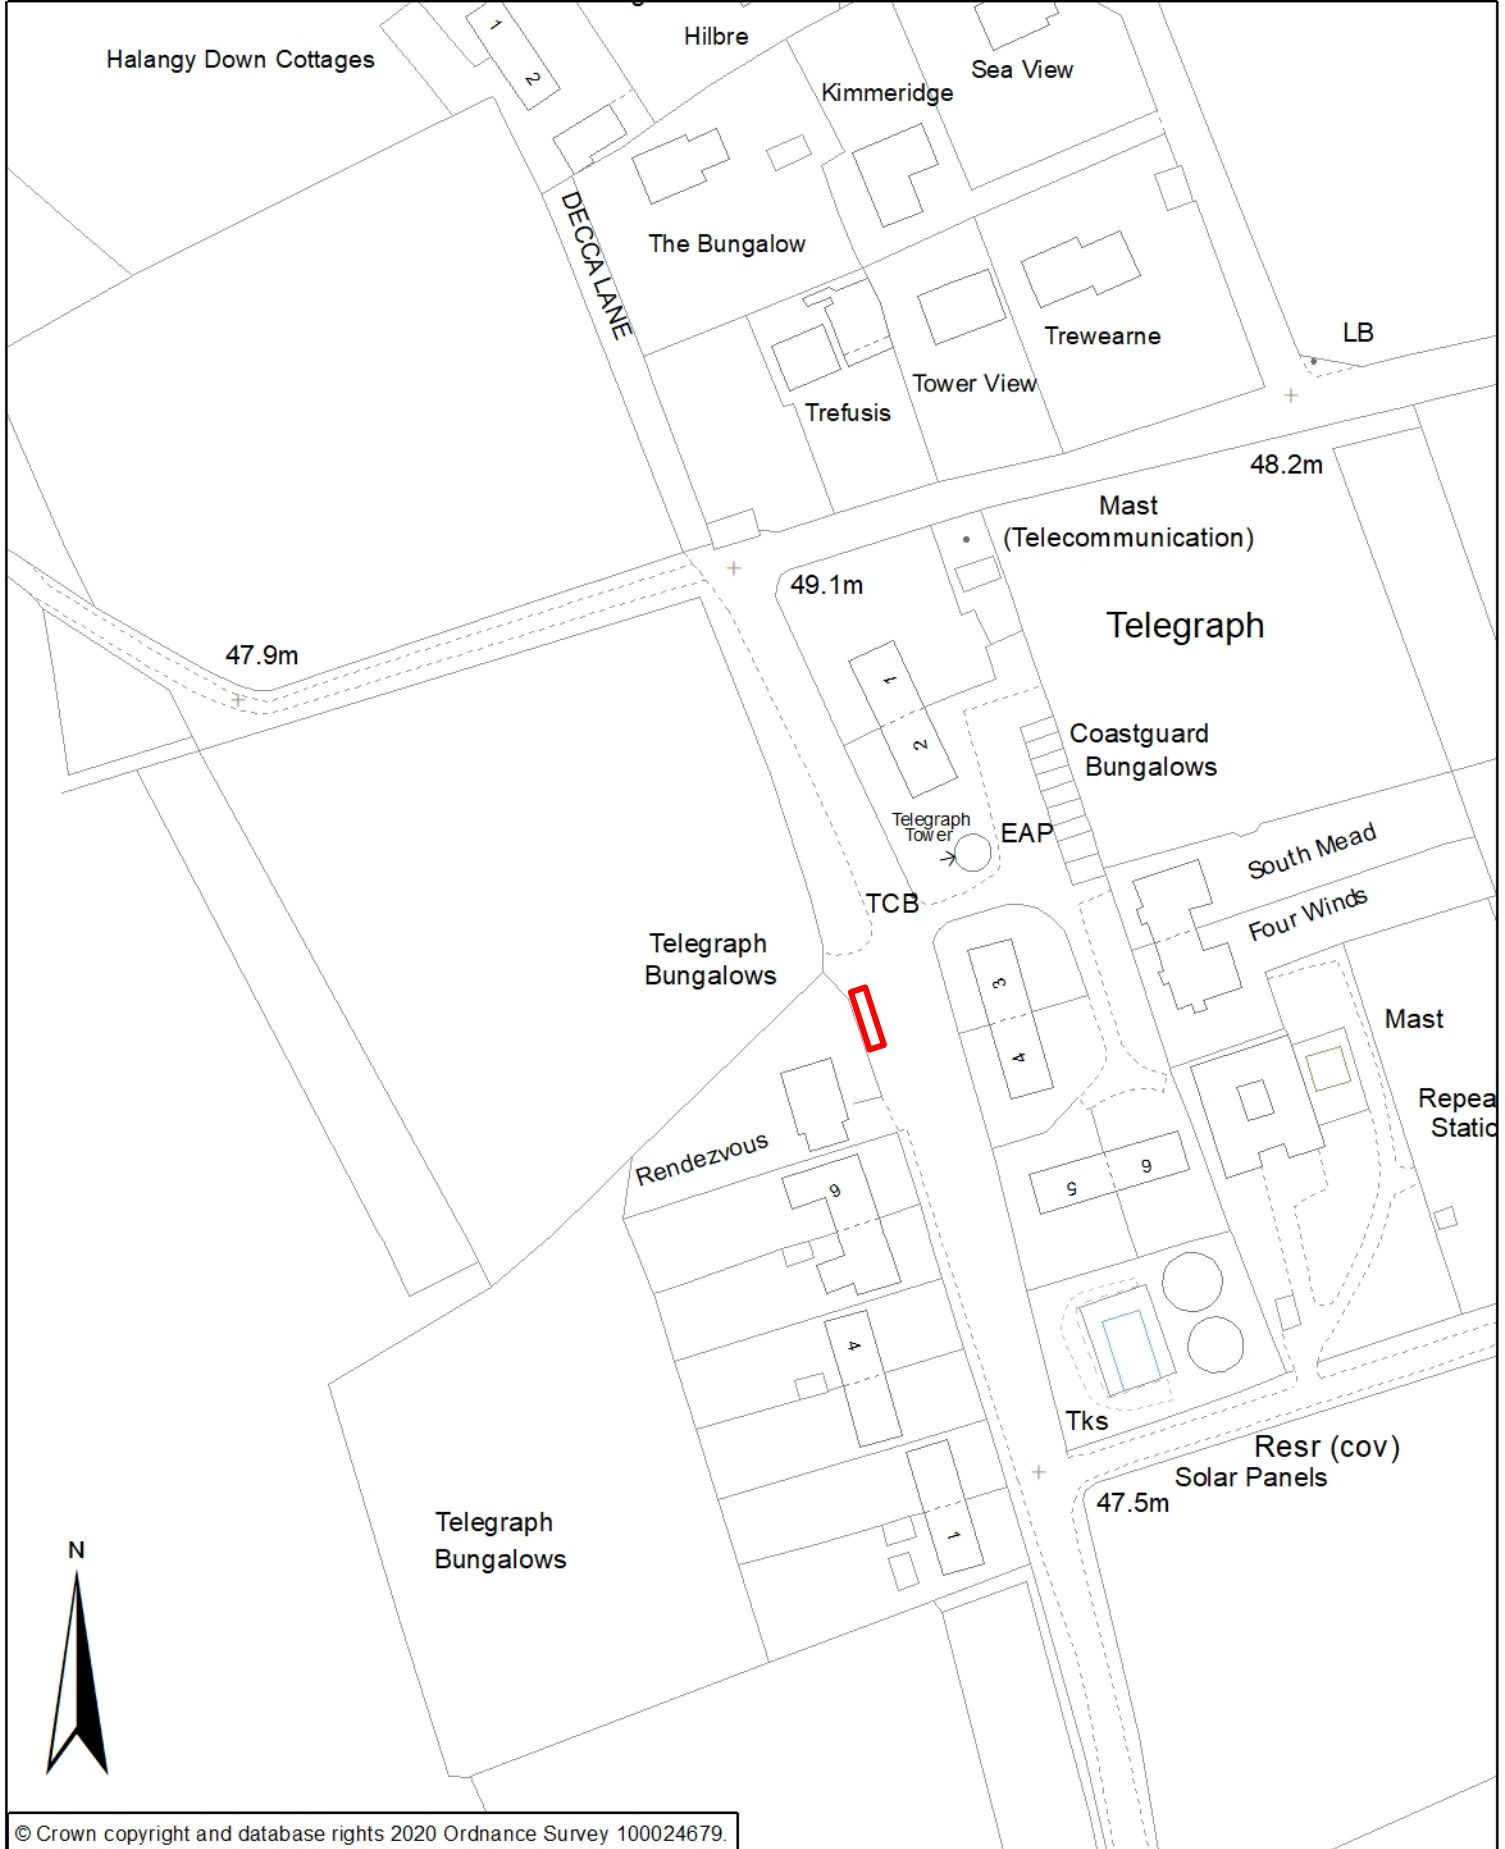

Council of the ISLES OF SCILLY

Site 21, Telegraph, St Mary's. Isles of Scilly

Location Plan

1:1,250 @A4

For use and reproduction by the Council of the Isles of Scilly only.

Council of the Isles of Scilly, Town Hall, The Parade, St Mary's, Isles of Scilly, TR21 0LW