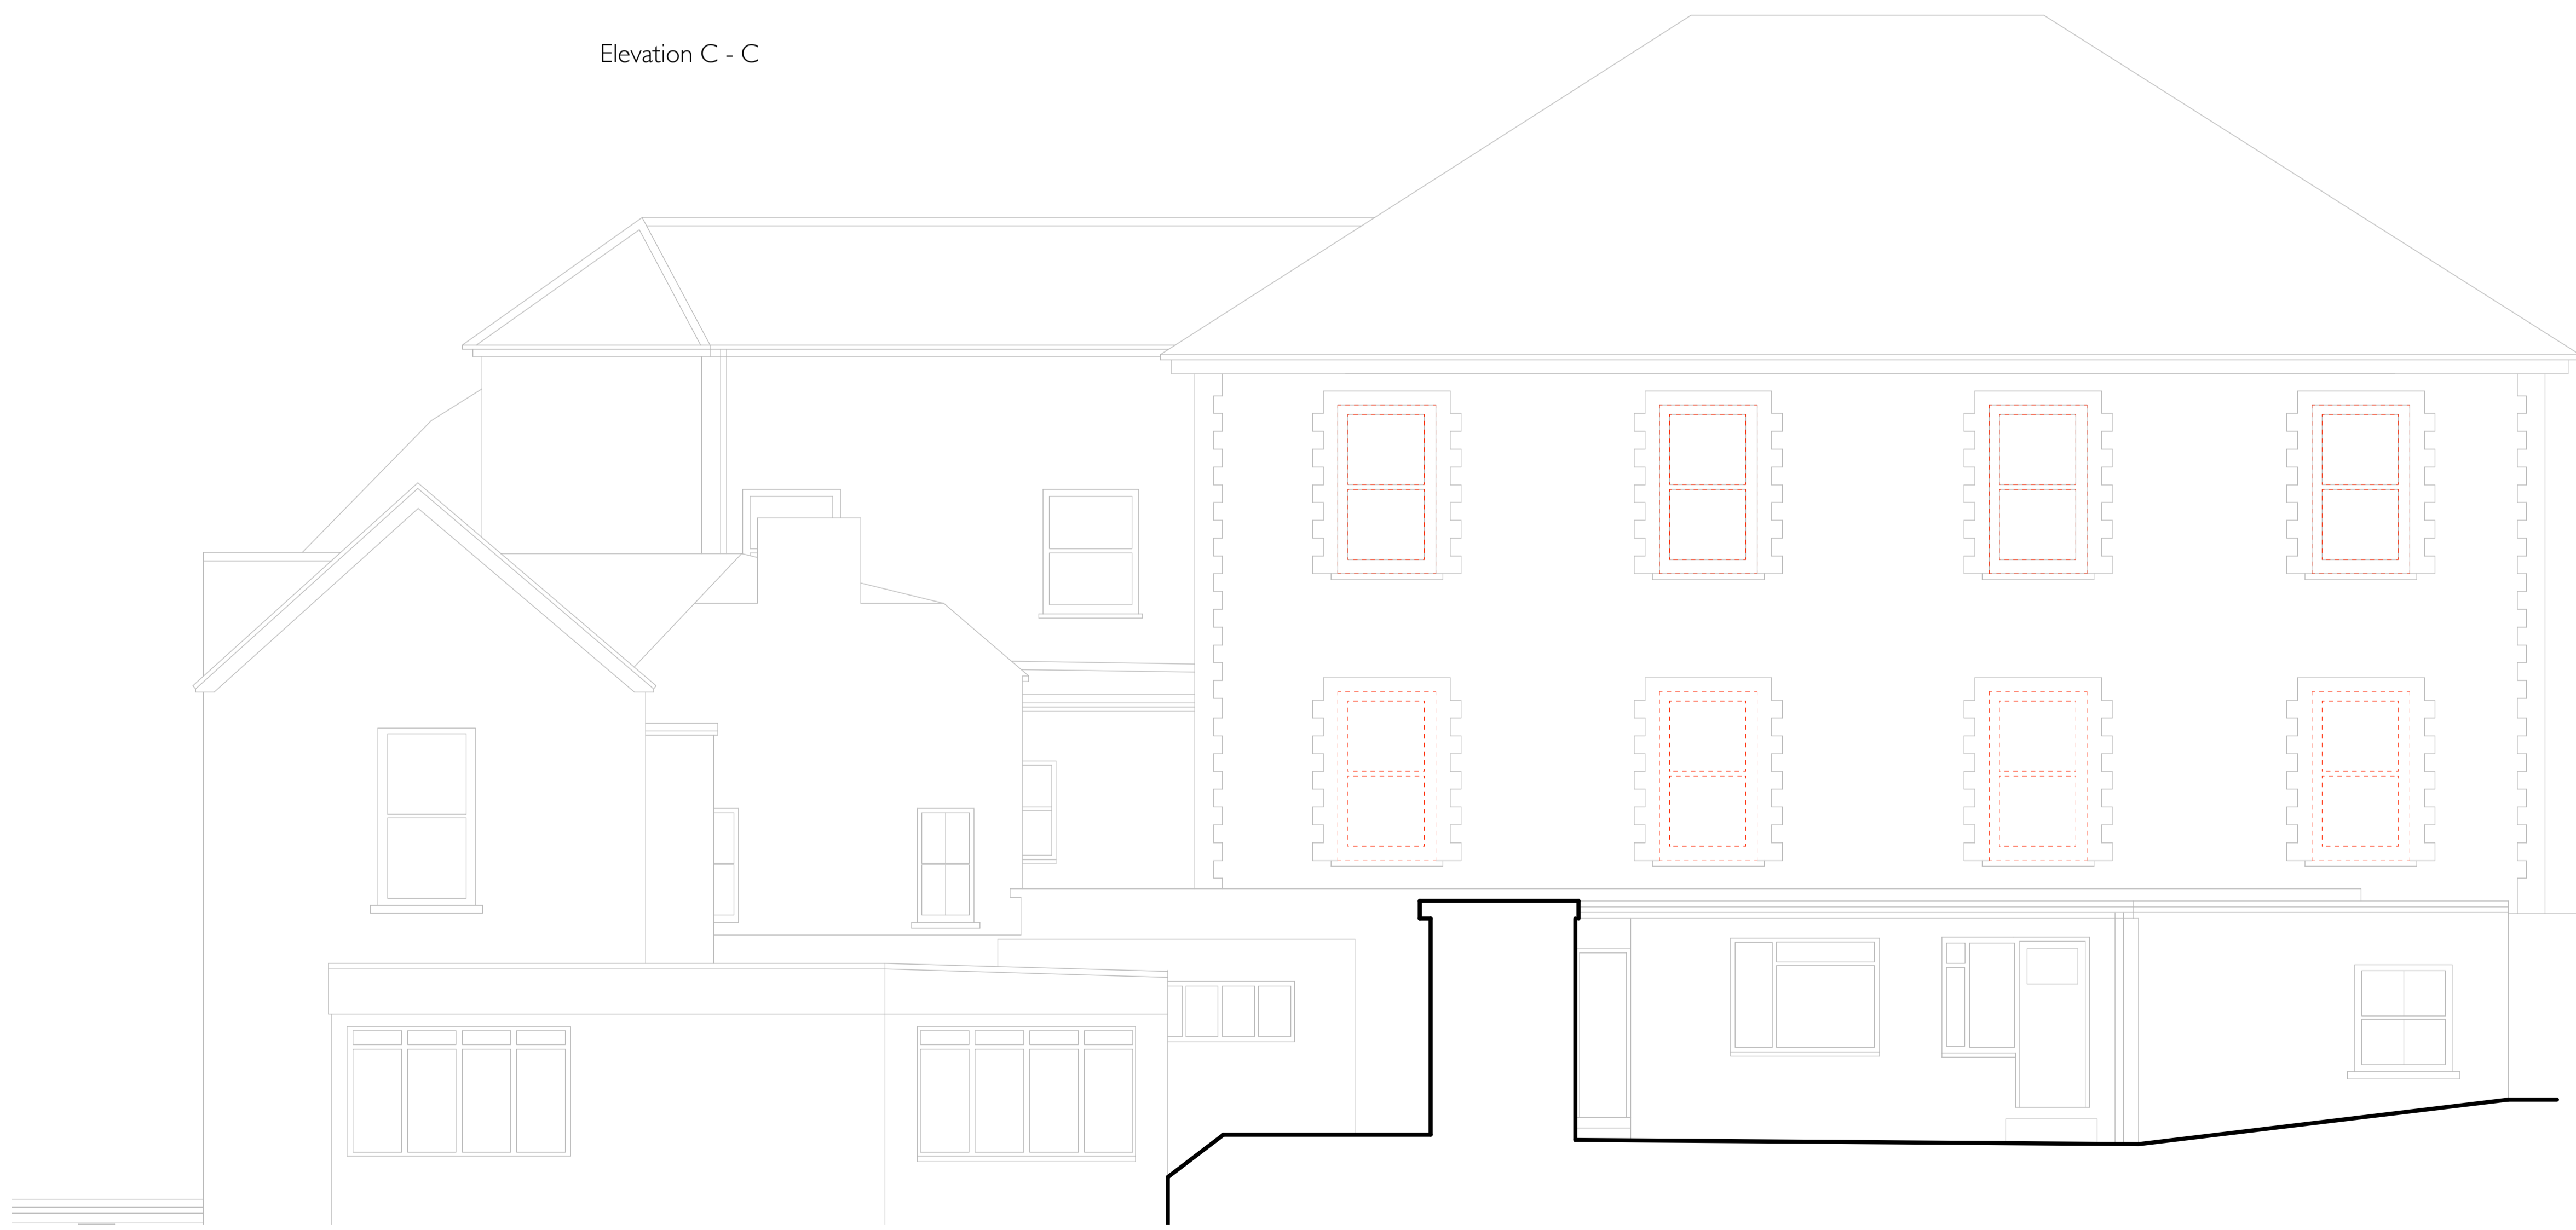

Elevation C - C

Elevation D - D

Key:
- - - - - To be demolished

grainge architects

PLANNING

Tregarthen Hotel
Isles of Scilly

Existing Elevations (2 of 2)

Scale: 1:50 @ A1 (1:100 @ A3)
Drawing No: 1532 / PL05 Rev B