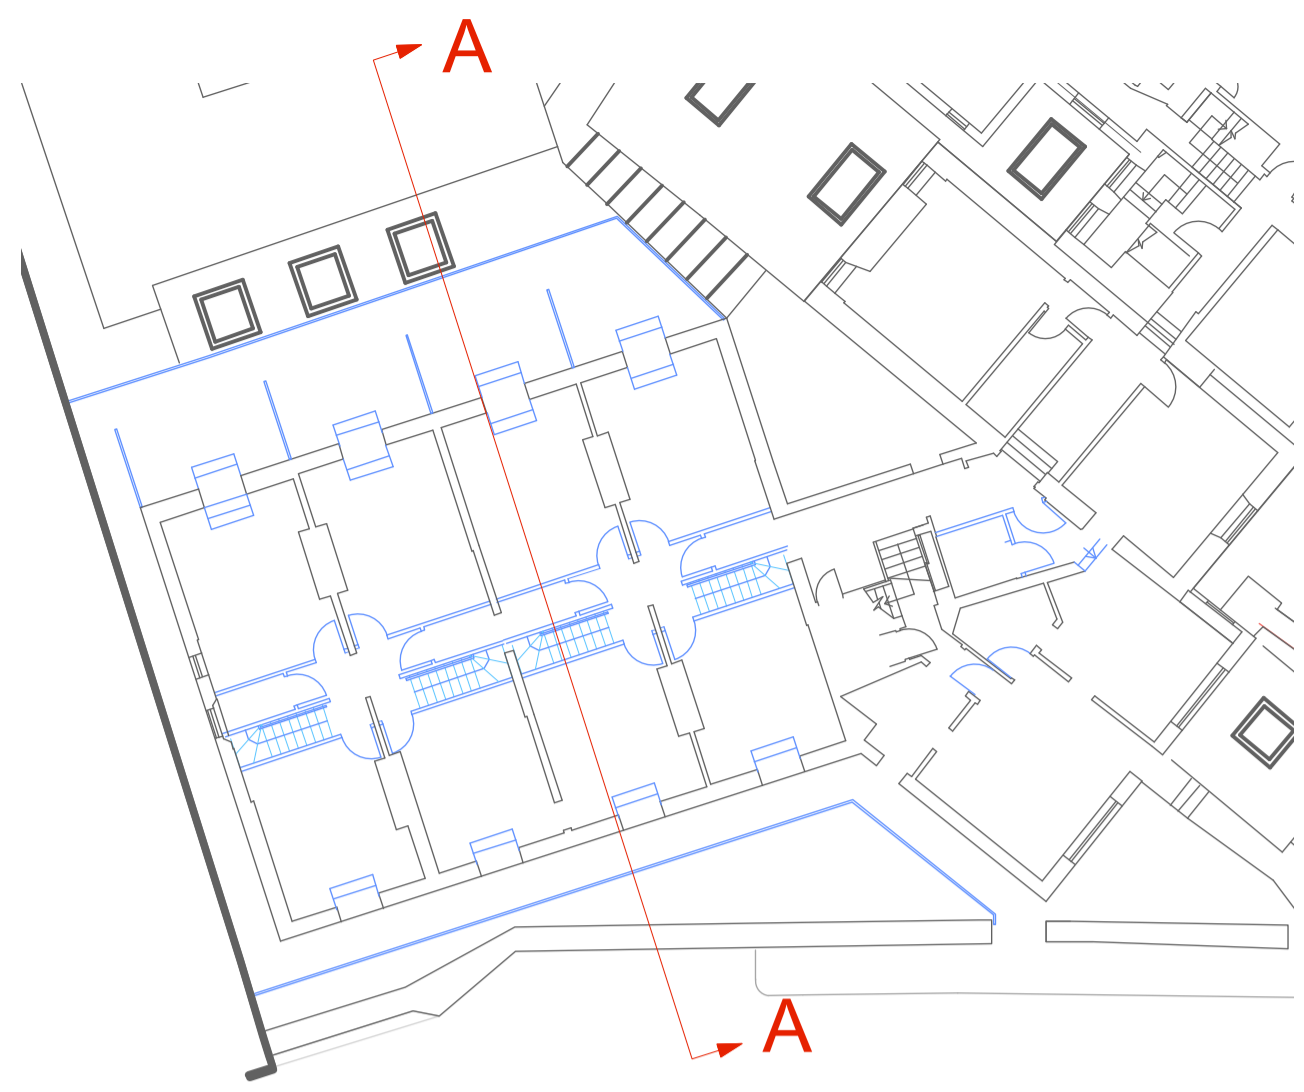

Rev	Date	Description	Author
B	26.05.20	Issued for planning	ha

Section A - A

**PLANNING**

Tregarthen Hotel  
Isles of Scilly

Proposed Section

Scale: 1:50 @ A1 (1:100 @ A3)

Drawing No: 1156 / PL11 Rev B

The Boat Shed, Michael Browning Way  
Exeter EX2 8DD  
01392 438051 mail@g-a.uk.com