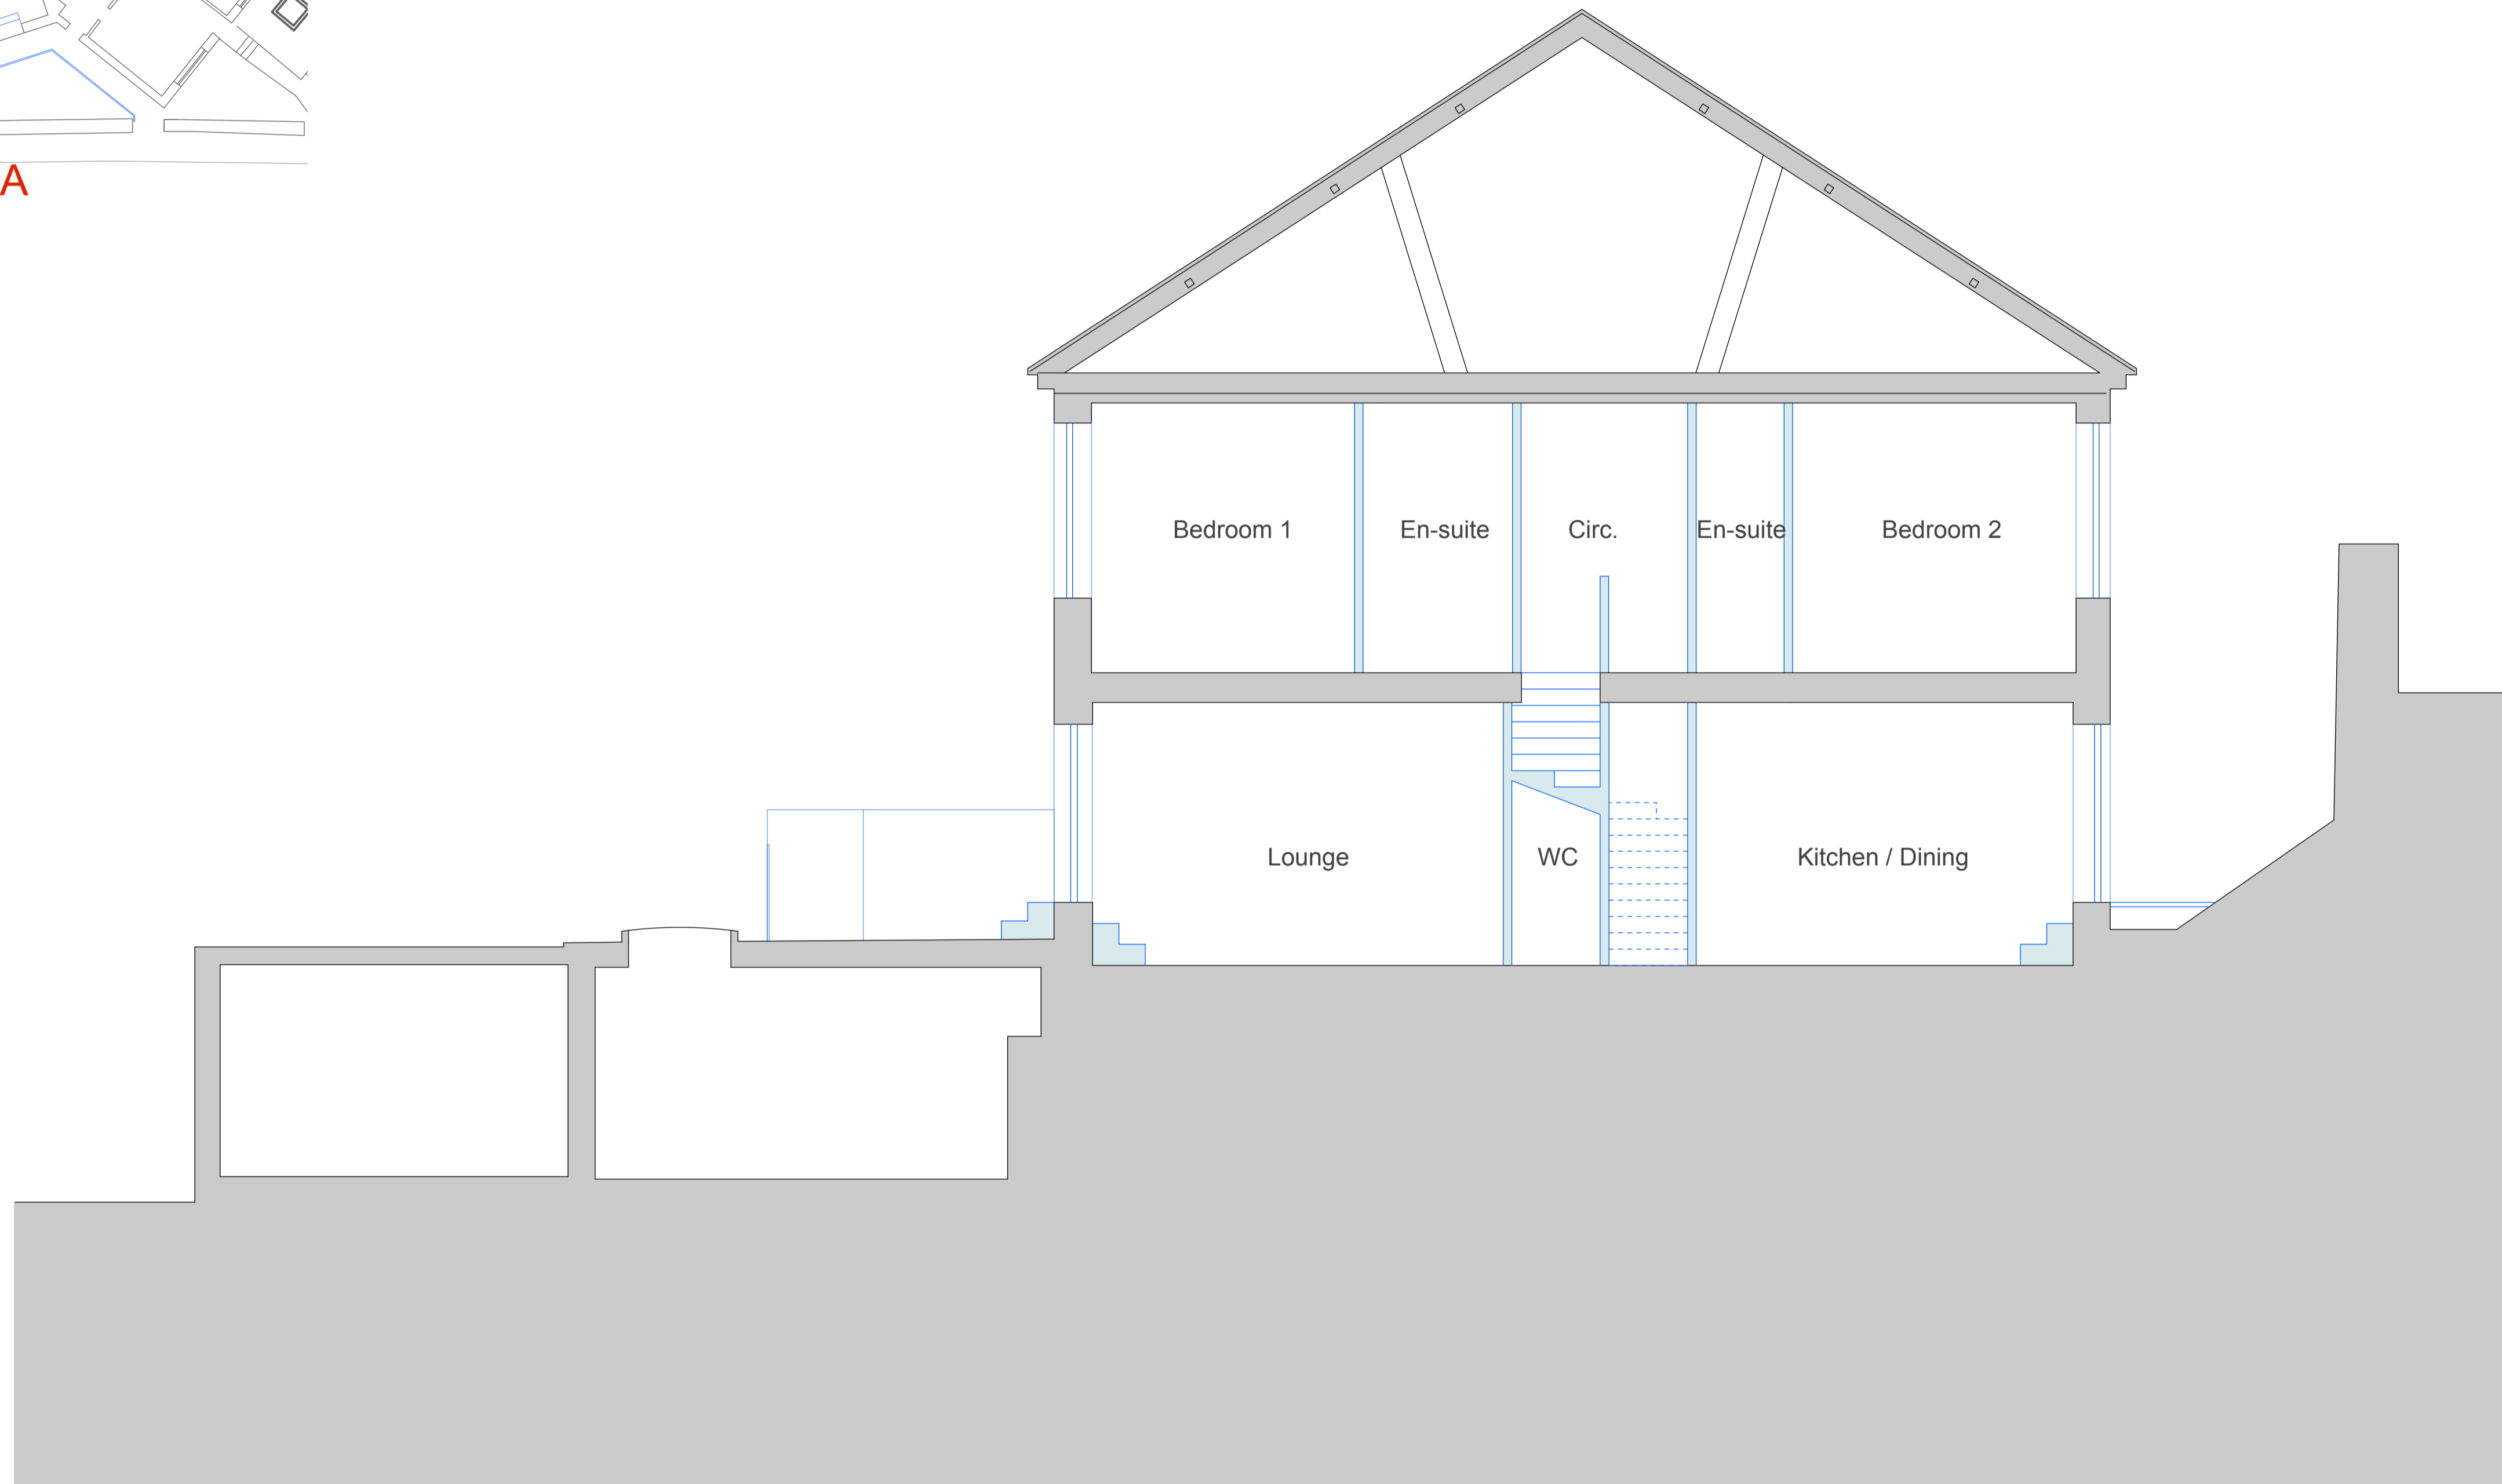

Rev	Date	Description	Author
B	26.05.20	Issued for planning	ha

Section A - A

**PLANNING**

Tregarthen Hotel  
Isles of Scilly

Proposed Section

Scale: 1:50 @ A1 (1:100 @ A3)

Drawing No: 1156 / PL11 Rev B

The Boat Shed, Michael Browning Way  
Exeter EX2 8DD  
01392 438051 mail@g-a.uk.com