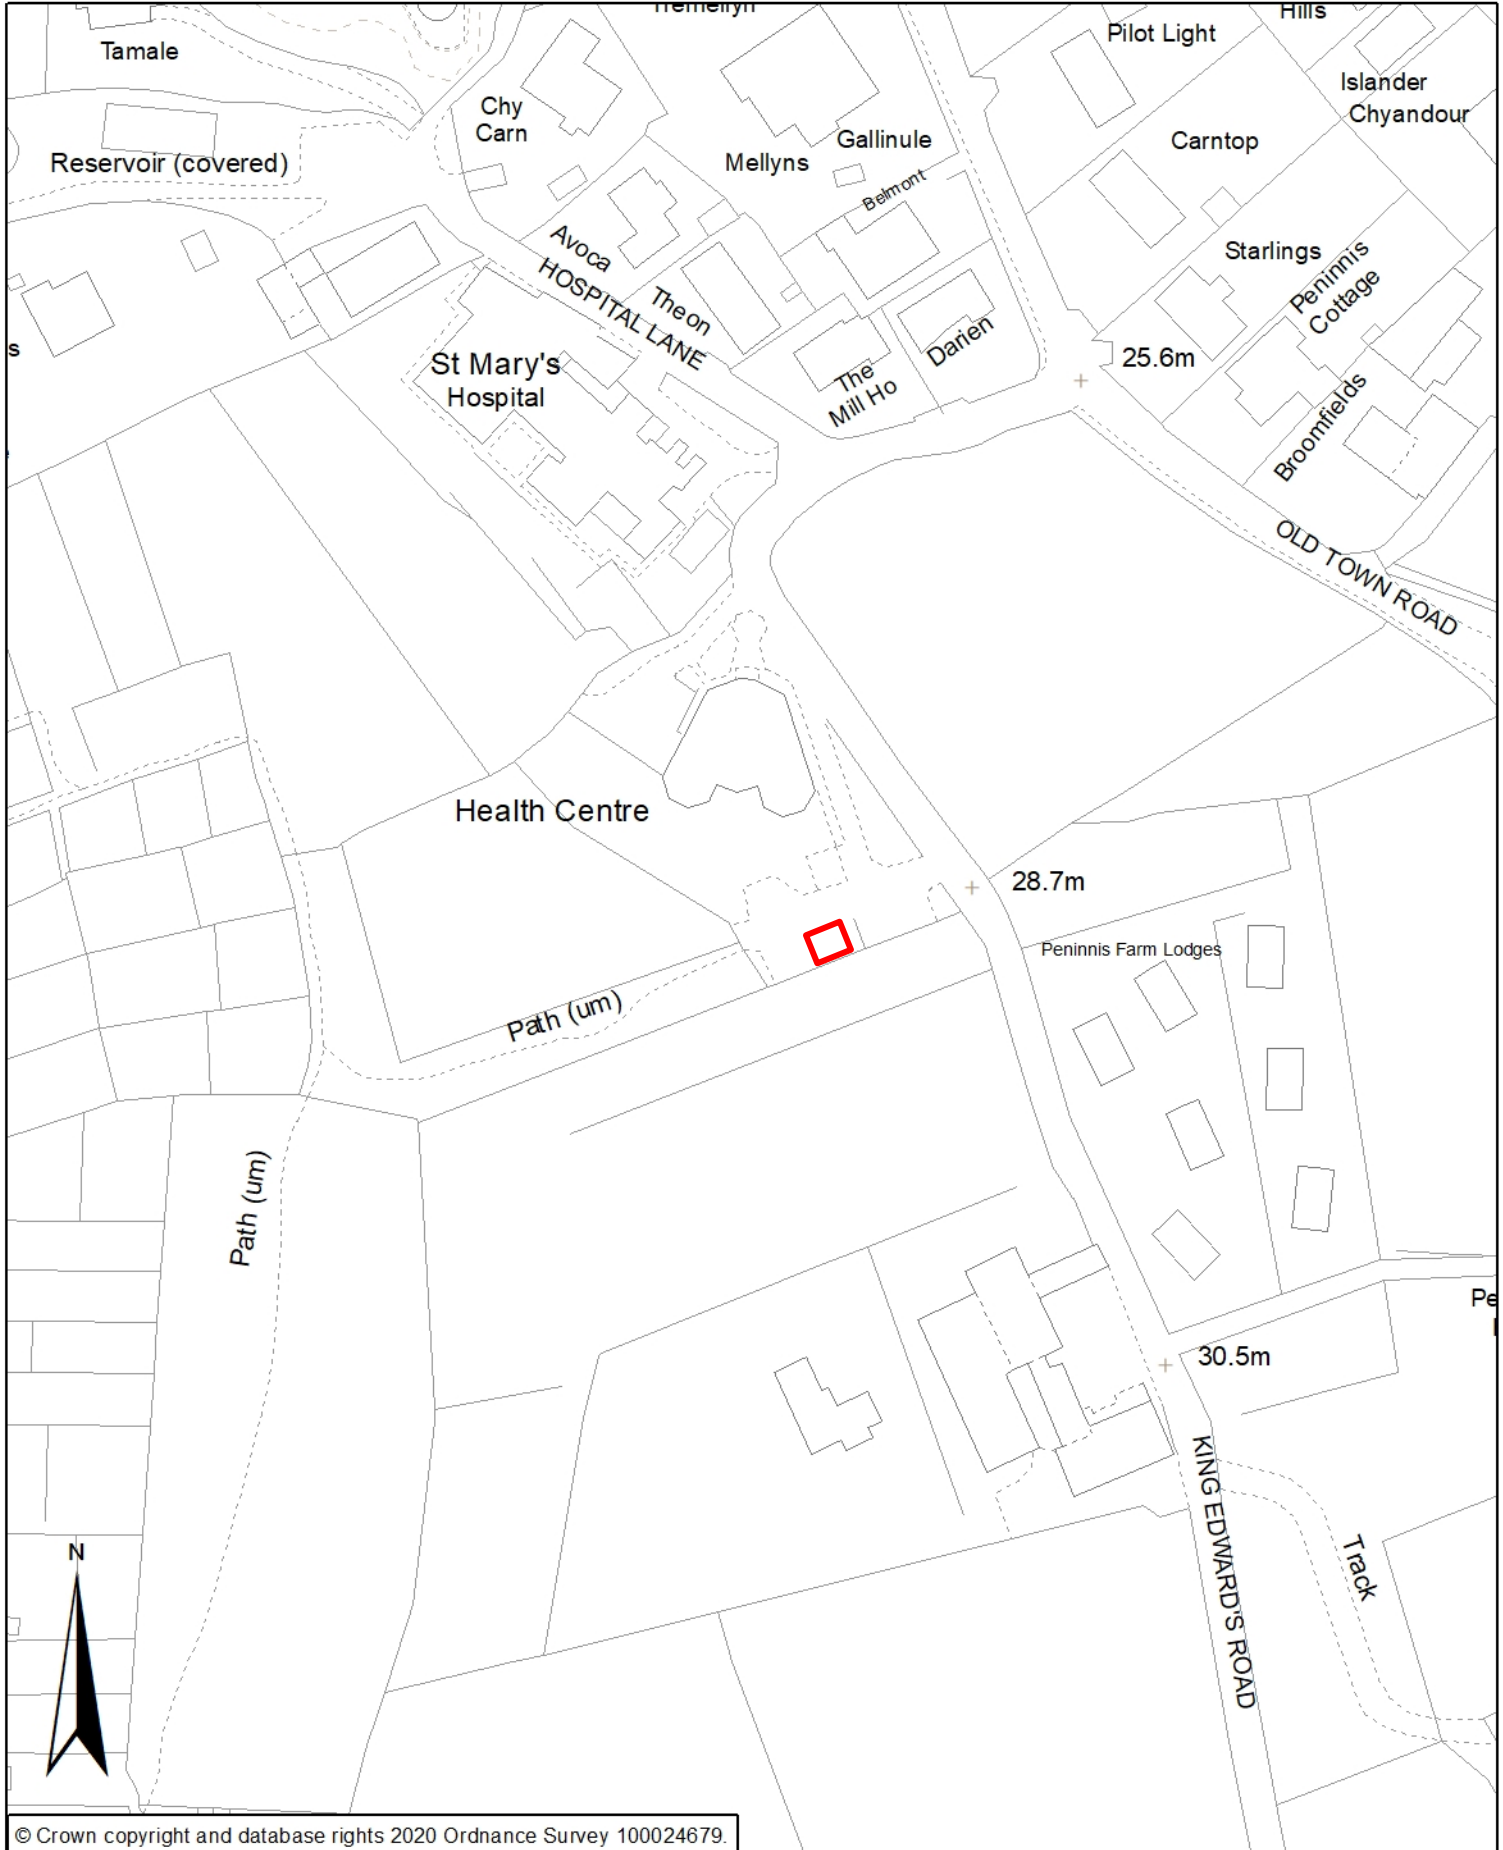

Council of the ISLES OF SCILLY

Site 10, Health Centre, King Edwards Road, St Mary's. Isles of Scilly Location Plan

© Crown copyright and database rights 2020 Ordnance Survey 100024679.

1:1,250 @A4

For use and reproduction by the Council of the Isles of Scilly only.
Council of the Isles of Scilly, Town Hall, The Parade, St Mary's, Isles of Scilly, TR21 0LW