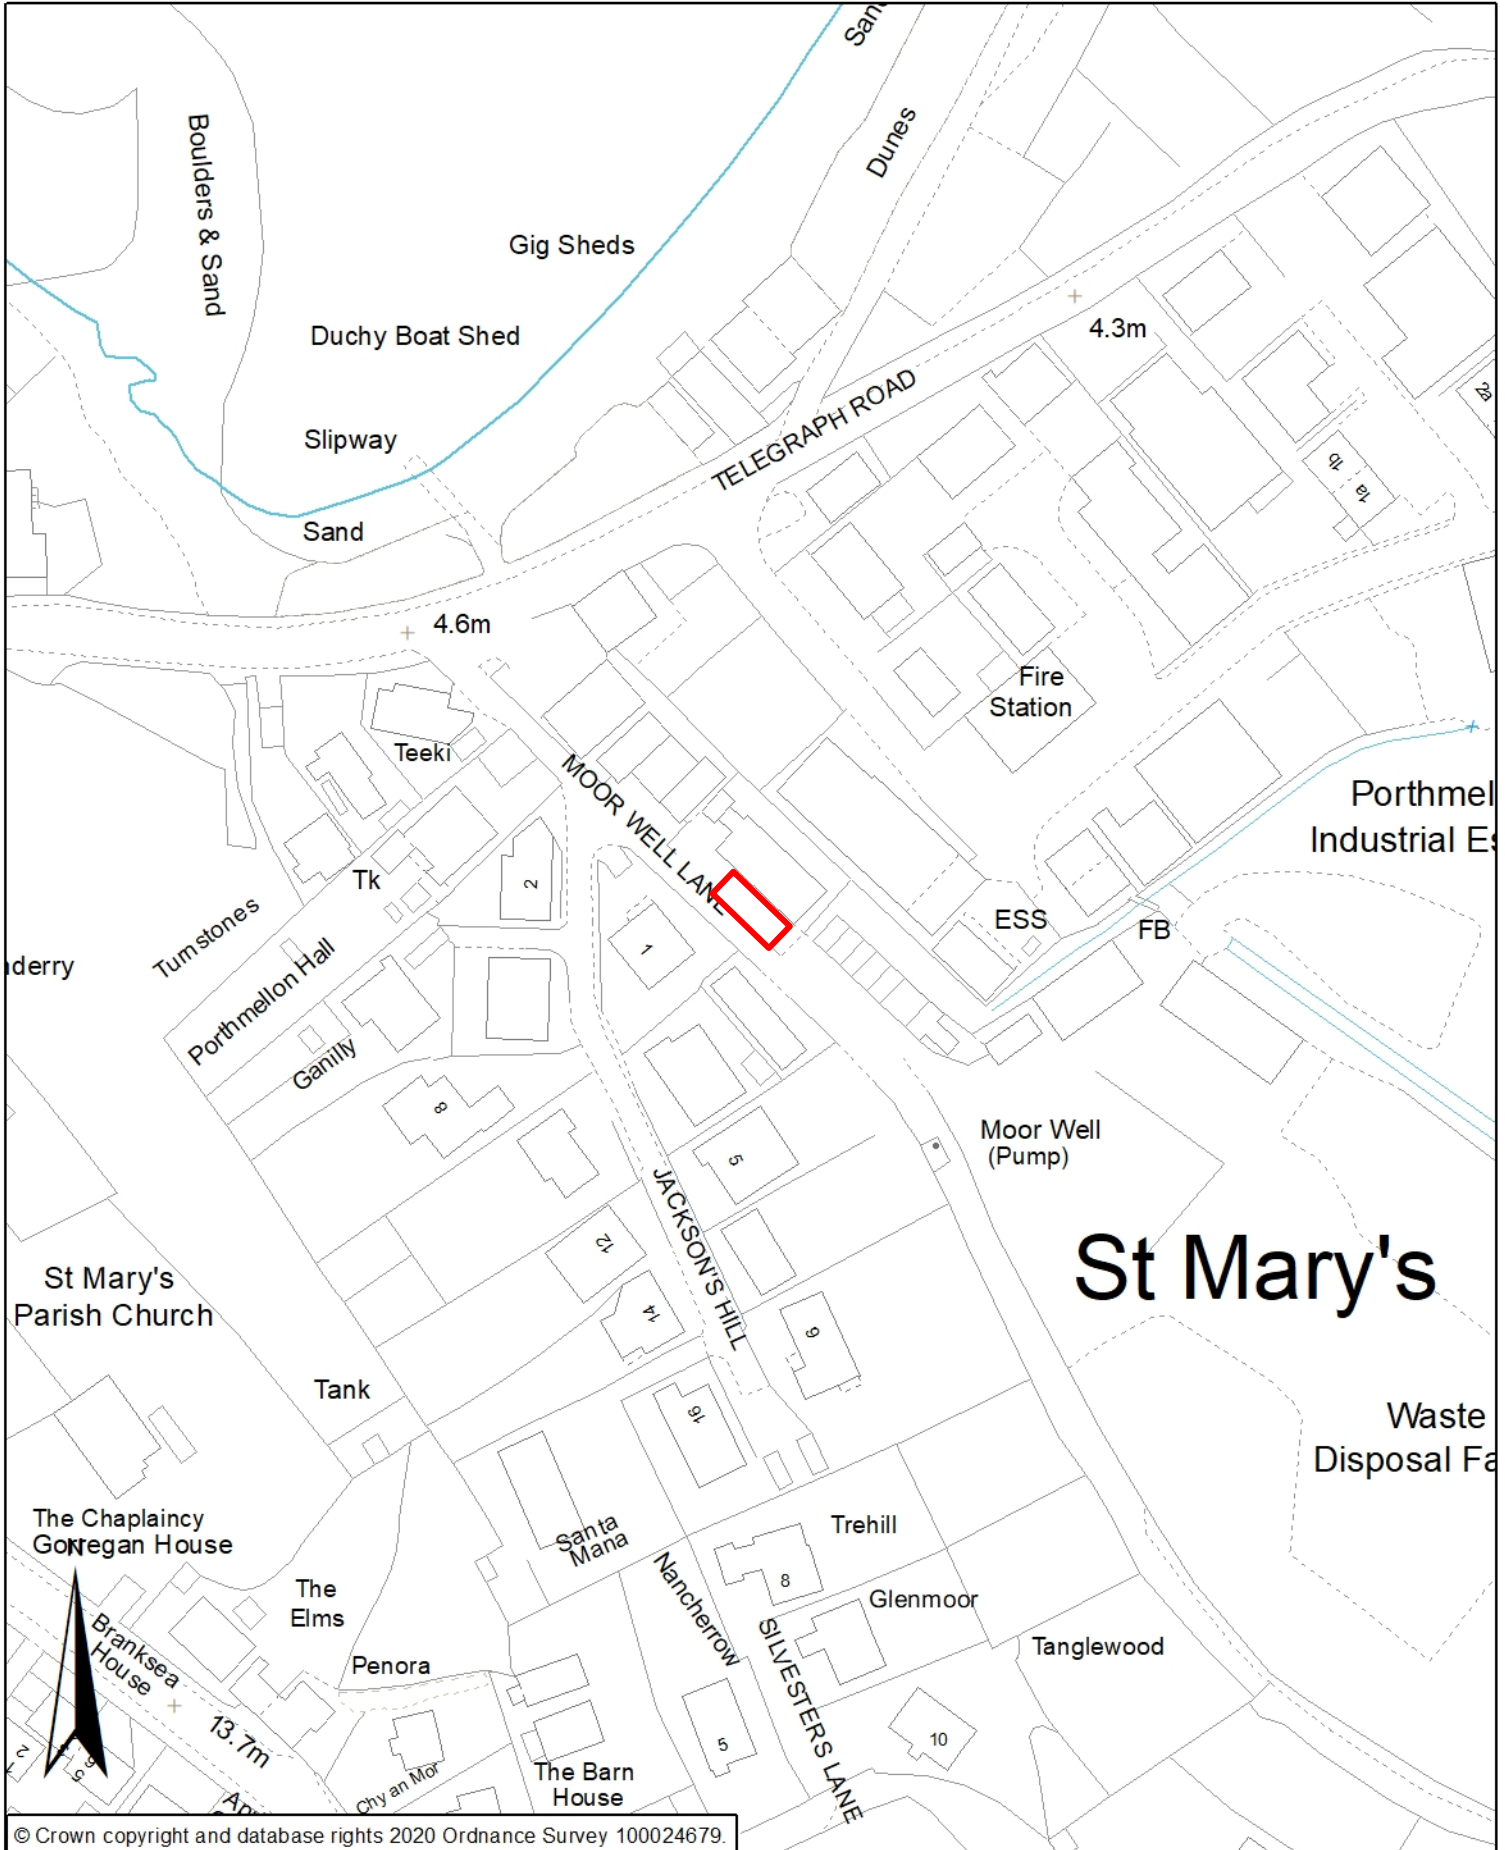

# Site 9, Wate Site, Moorwell Lane, St Mary's. Isles of Scilly

## Location Plan

© Crown copyright and database rights 2020 Ordnance Survey 100024679.

1:1,250 @A4

For use and reproduction by the Council of the Isles of Scilly only.

Council of the Isles of Scilly, Town Hall, The Parade, St Mary's, Isles of Scilly, TR21 0LW