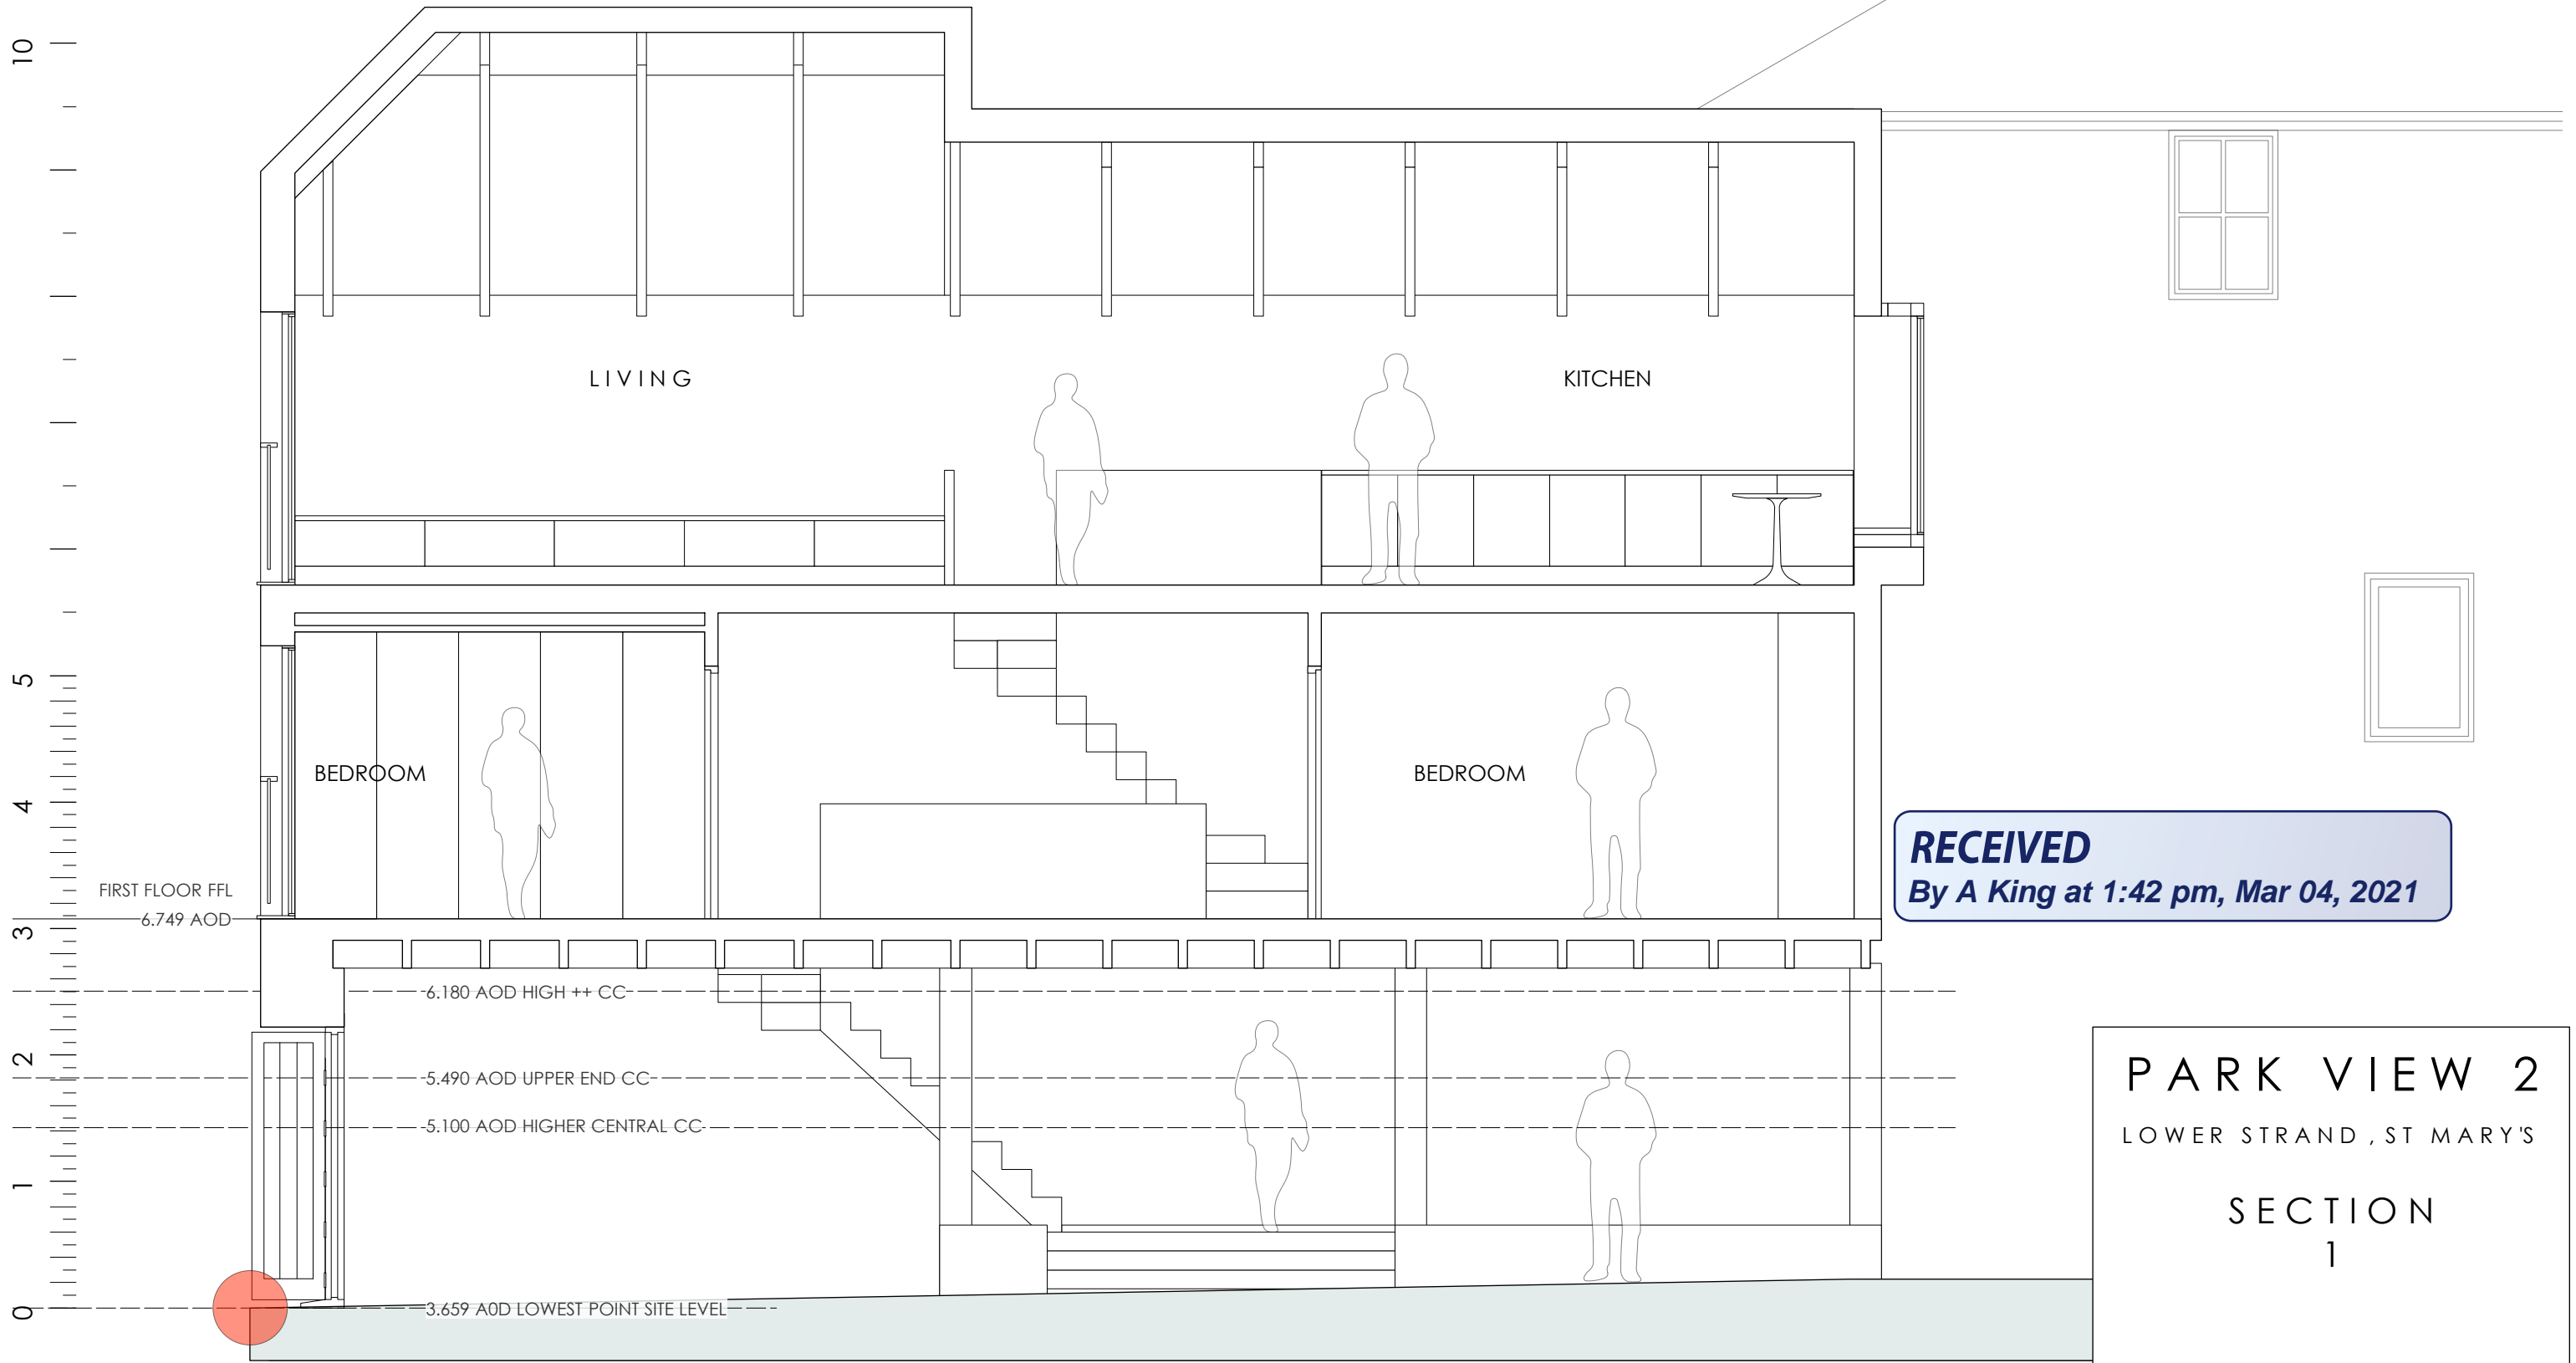

SCALE IN METRES

LIVING

KITCHEN

BEDROOM

BEDROOM

FIRST FLOOR FFL
6.749 AOD

-6.180 AOD HIGH ++ CC-

-5.490 AOD UPPER END CC-

-5.100 AOD HIGHER CENTRAL CC-

-3.659 AOD LOWEST POINT SITE LEVEL-

RECEIVED
By A King at 1:42 pm, Mar 04, 2021

PARK VIEW 2
LOWER STRAND, ST MARY'S
SECTION 1

DRW NO. PV10
DATE - FEB 2021
SCALE - 1:50 @ A3