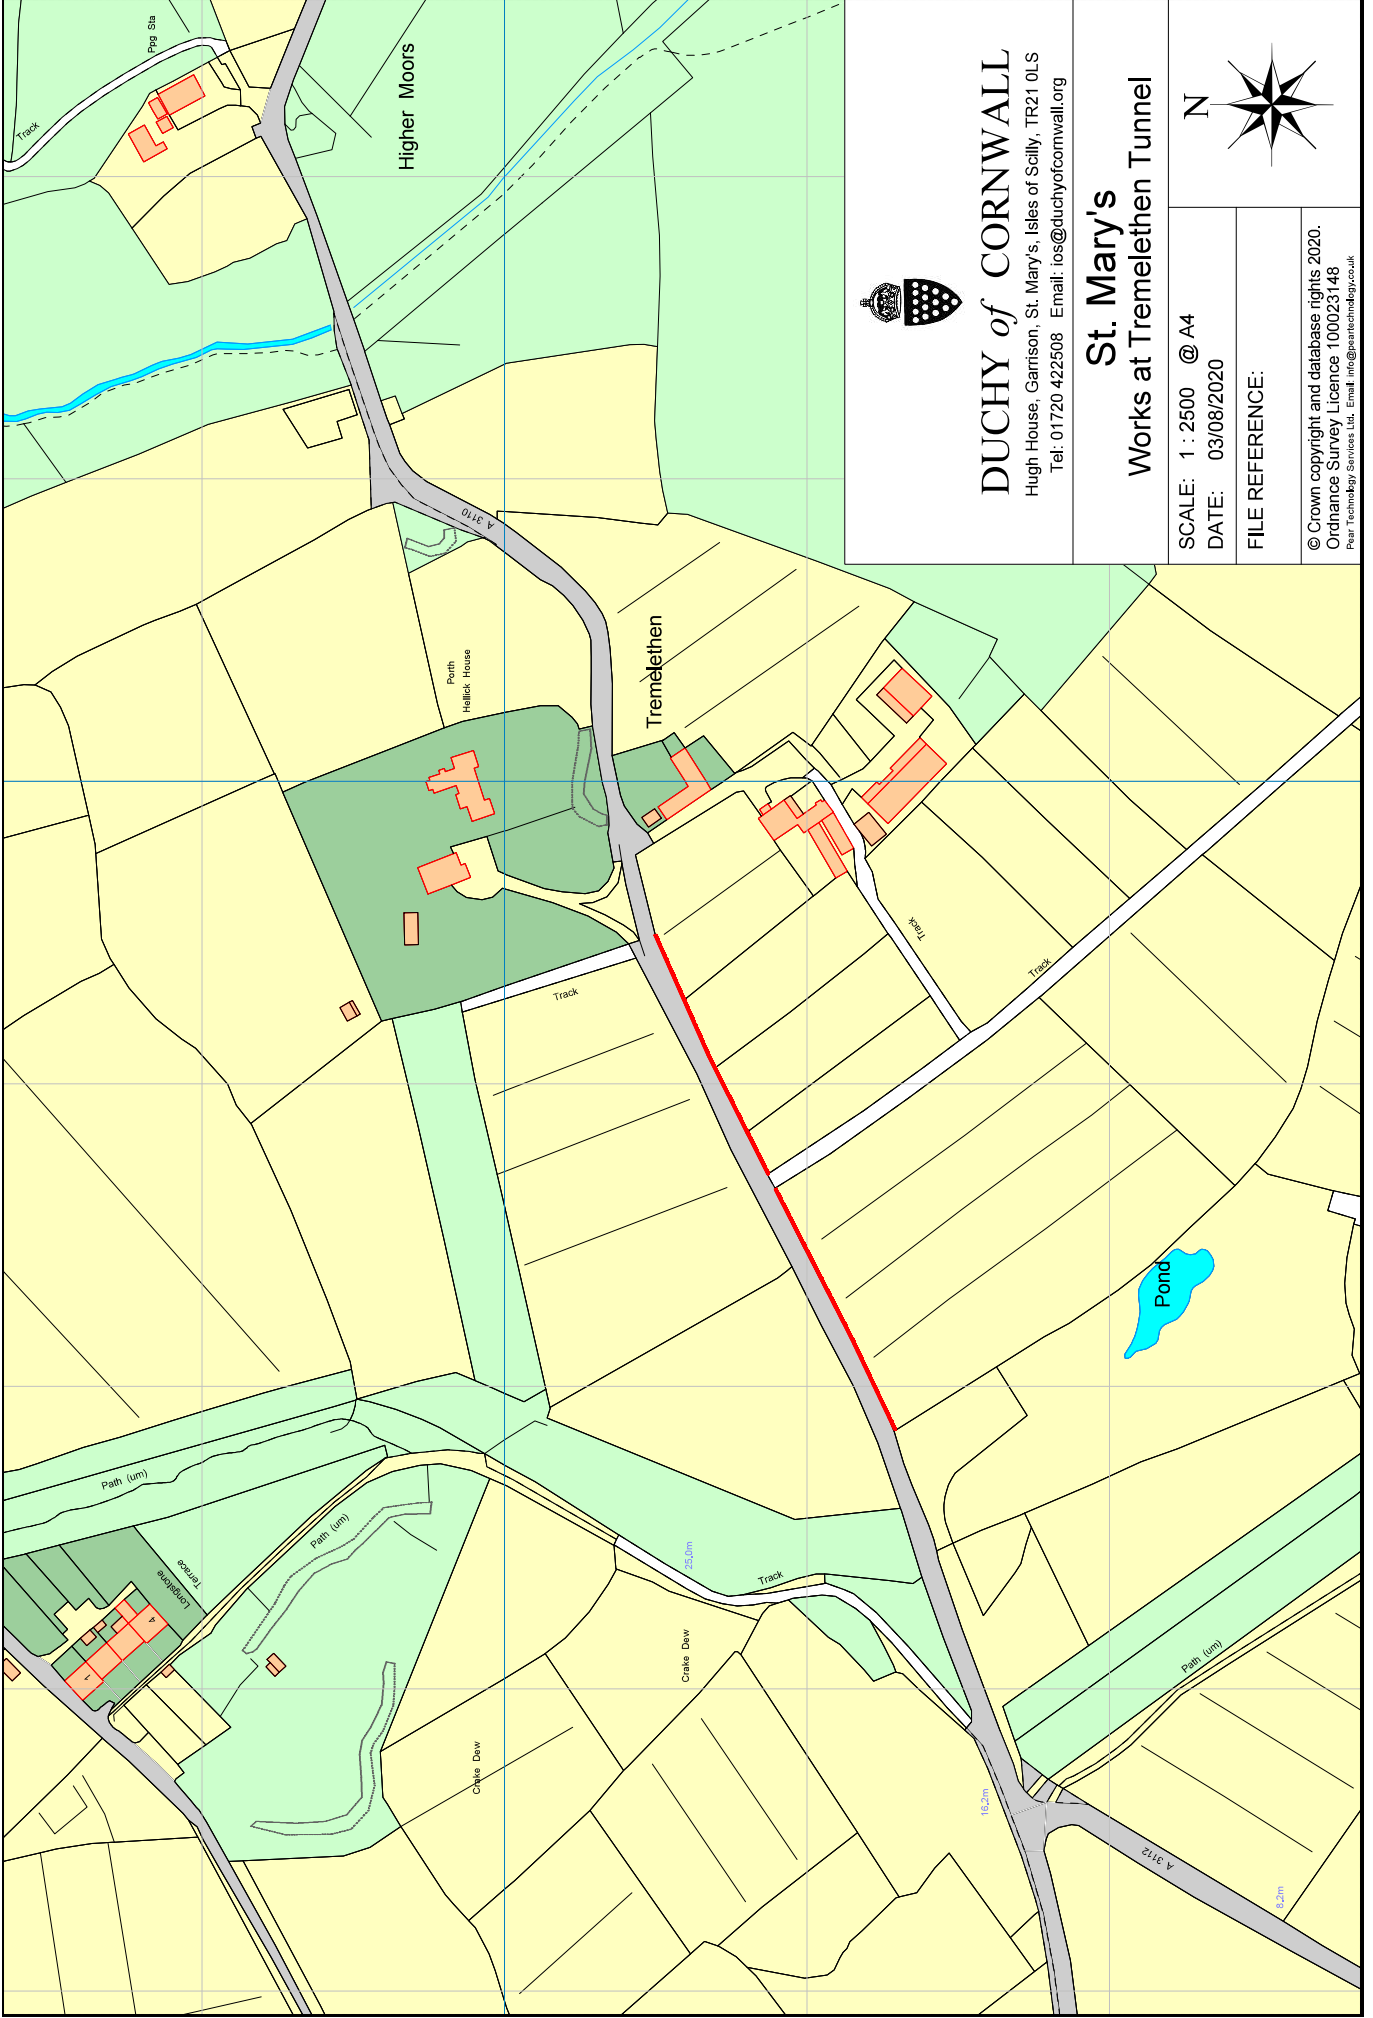

RECEIVED

By Emma Kingwell at 8:20 am, Aug 05, 2020

DUCHY of CORNWALL

Hugh House, Garrison, St. Mary's, Isles of Scilly, TR21 0LS
Tel: 01720 422508 Email: ios@duchyofcornwall.org

St. Mary's

Works at Tremelethen Tunnel

SCALE: 1 : 2500 @ A4

DATE: 03/08/2020

FILE REFERENCE:

© Crown copyright and database rights 2020.
Ordnance Survey Licence 100023148
Pear Technology services Ltd. Email: info@peartechnology.co.uk