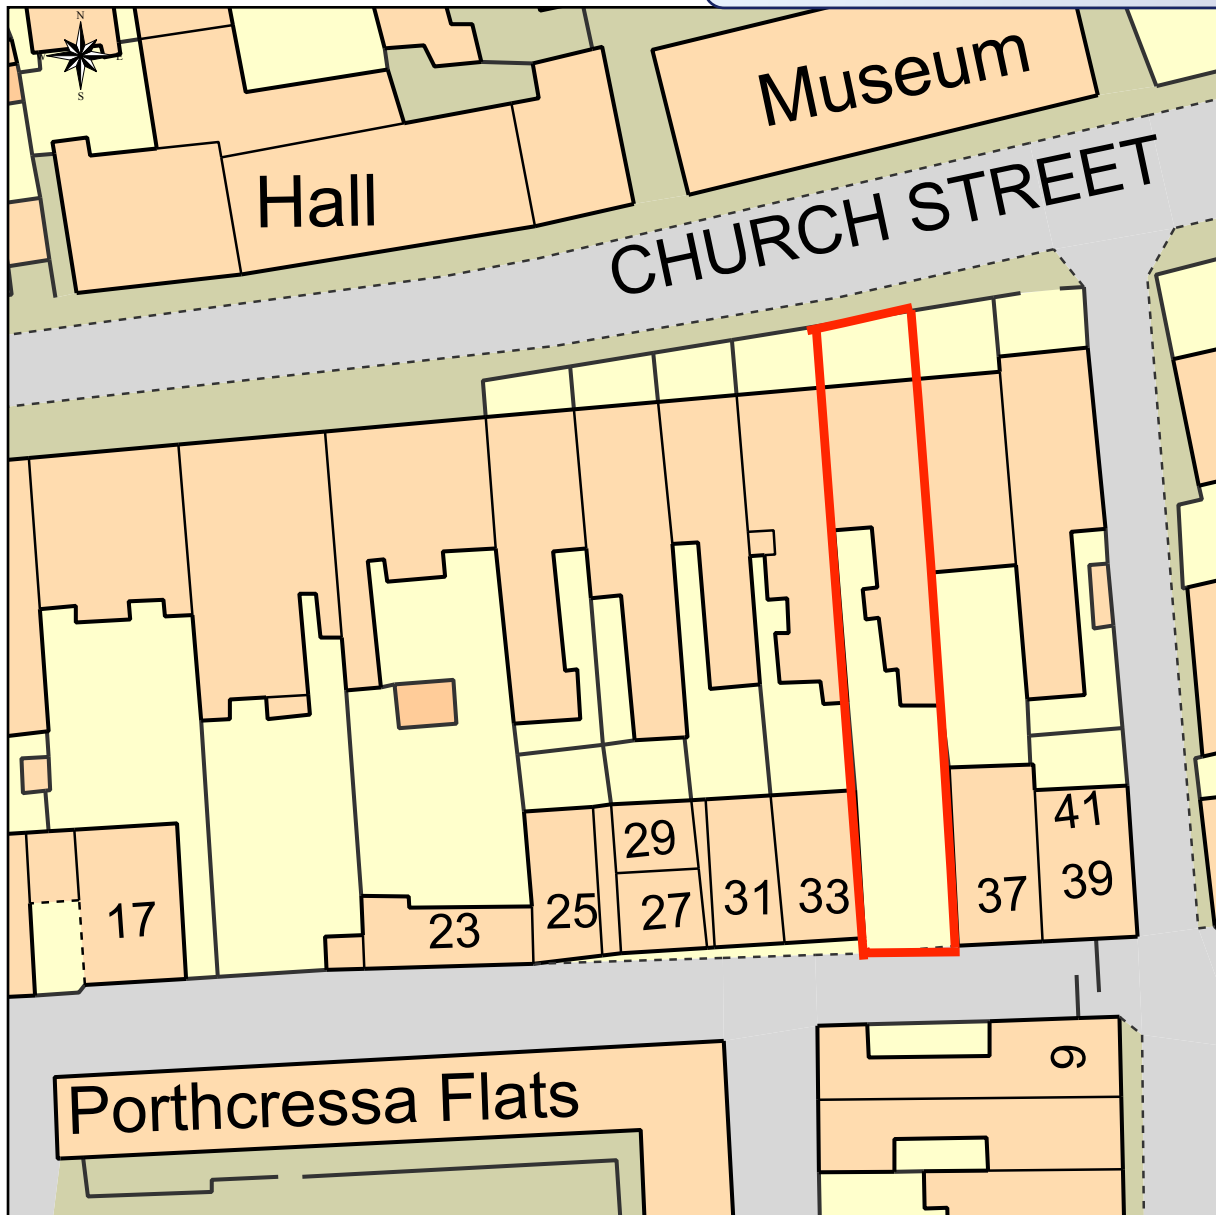

# Site Plan for Lynwood

**RECEIVED**

By A King at 1:29 pm, Oct 06, 2020

This Plan includes the following Licensed Data: OS MasterMap Colour PDF Site Plan/Block Plan by the Ordnance Survey National Geographic Database and incorporating surveyed revision available at the date of production. Reproduction in whole or in part is prohibited without the prior permission of Ordnance Survey. The representation of a road, track or path is no evidence of a right of way. The representation of features, as lines is no evidence of a property boundary. © Crown copyright and database rights, 2019. Ordnance Survey 0100031673

0m 5m 10m 15m 20m 25m 30m 35m 40m

Scale: 1:500, paper size: A4

Lynwood

Site Plan

Lynwood  
Church Street  
St. Mary's  
Isles of Scilly  
TR21 0JT

**plans ahead** by emapsite™