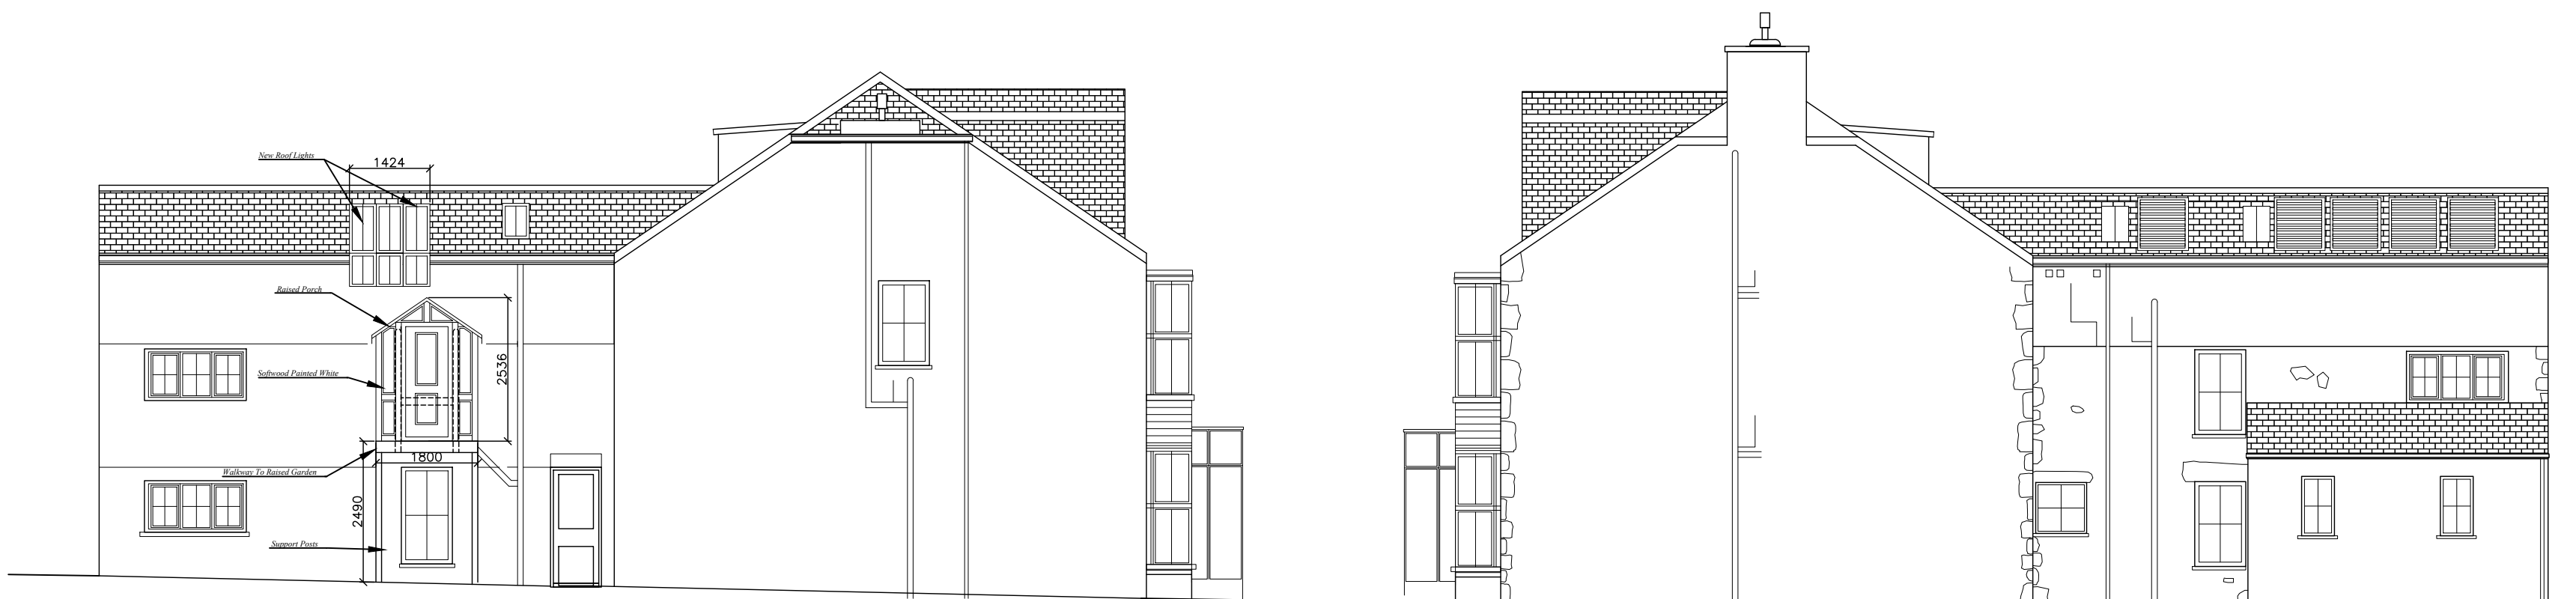

*West Elevation*

*East Elevation*

**RECEIVED**  
By Emma Kingwell at 8:39 am, Sep 02, 2020

*Mincarolo Guest House  
Carn Thomas  
St. Mary's  
Isles of Scilly*

*Existing Elevations*

*Mr Mrs Lishman*

*North Elevation*

*South Elevation*

*N.B. - No measurements to be scaled from this drawing unless specified. Whilst all efforts are made to insure accurate measurements Any discrepancies should be reported immediately to the architect.*