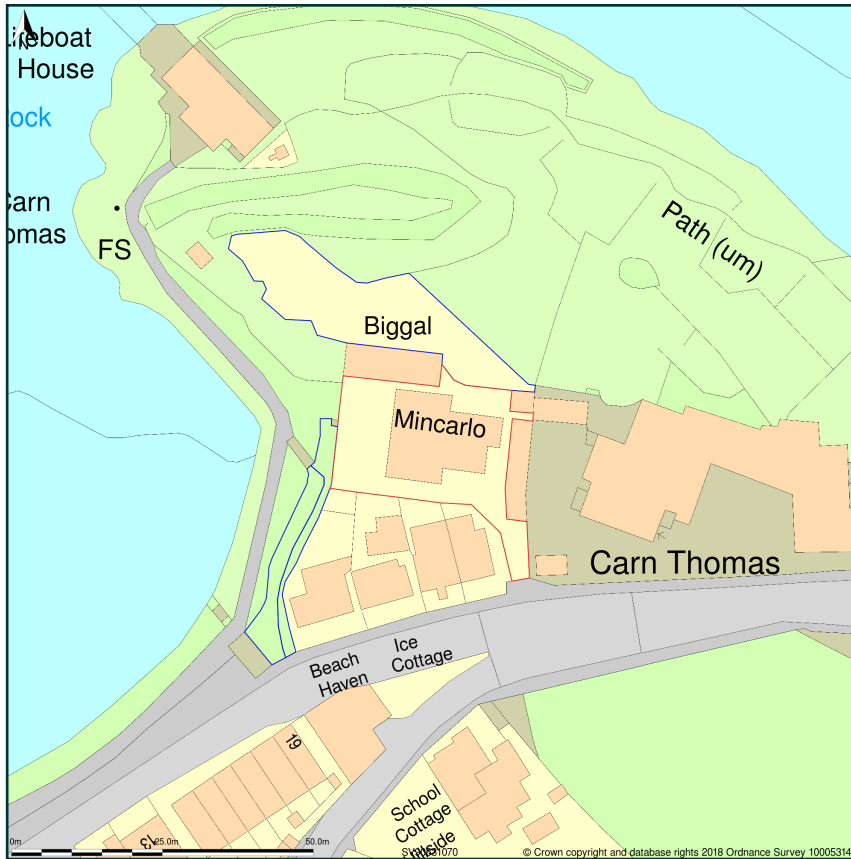

RECEIVED
By Emma Kingwell at 8:35 am, Sep 02, 2020

Mincarlo, Carn Thomas, St Mary s, Isles Of Scilly, TR21 0PT

Site Plan shows area bounded by: 90564.21, 10638.41 90705.64, 10779.84 (at a scale of 1:1250, OSGridRef: SV90631070). The representation of a road, track or path is no evidence of a right of way. The representation of features as lines is no evidence of a property boundary.

Produced on 10th Jan 2018 from the Ordnance Survey National Geographic Database and incorporating surveyed revision available at this date. Reproduction in whole or part is prohibited without the prior permission of Ordnance Survey. © Crown copyright 2018. Supplied by www.buyaplan.co.uk a licensed Ordnance Survey partner (100053143). Unique plan reference: #00286789-DE7DF9