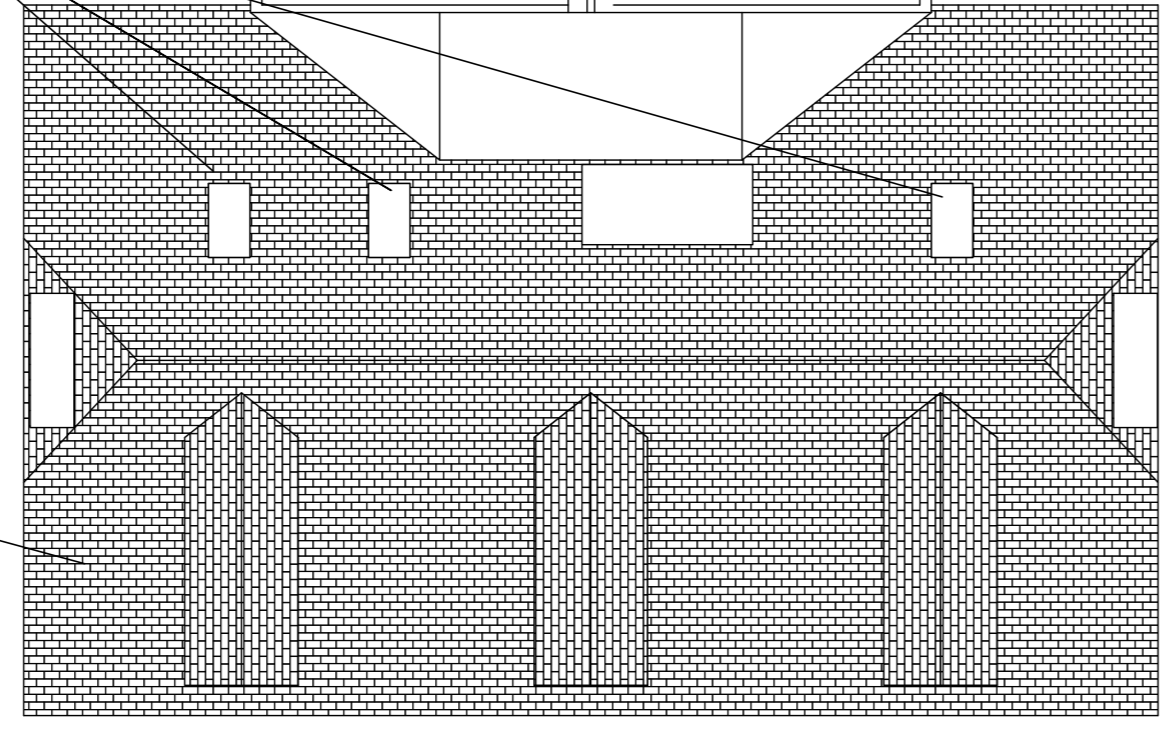

First Floor Plan

Second Floor Plan

replacement roof lights

new natural slate roof to match rear extension

RECEIVED
By Emma Kingwell at 8:39 am, Sep 02, 2020

*Mincarlo Guest House
Carn Thomas
St. Mary's
Isles of Scilly*