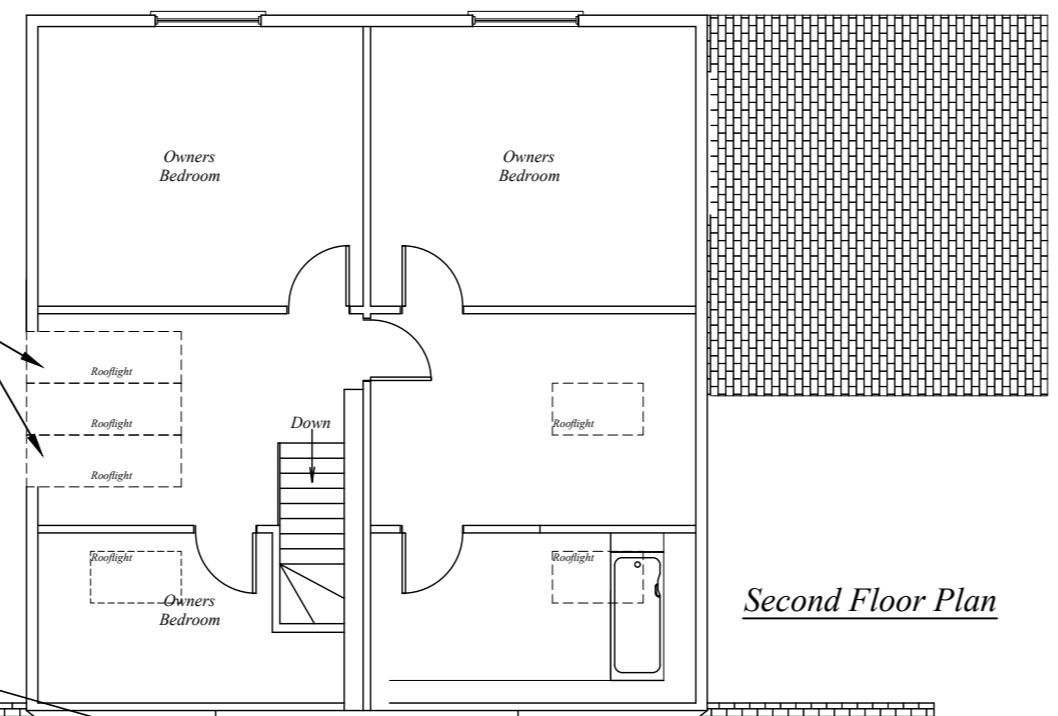

First Floor Plan

Second Floor Plan

replacement roof lights

new natural slate roof to match rear extension

RECEIVED
By Emma Kingwell at 8:39 am, Sep 02, 2020

*Mincarlo Guest House
Carn Thomas
St. Mary's
Isles of Scilly*