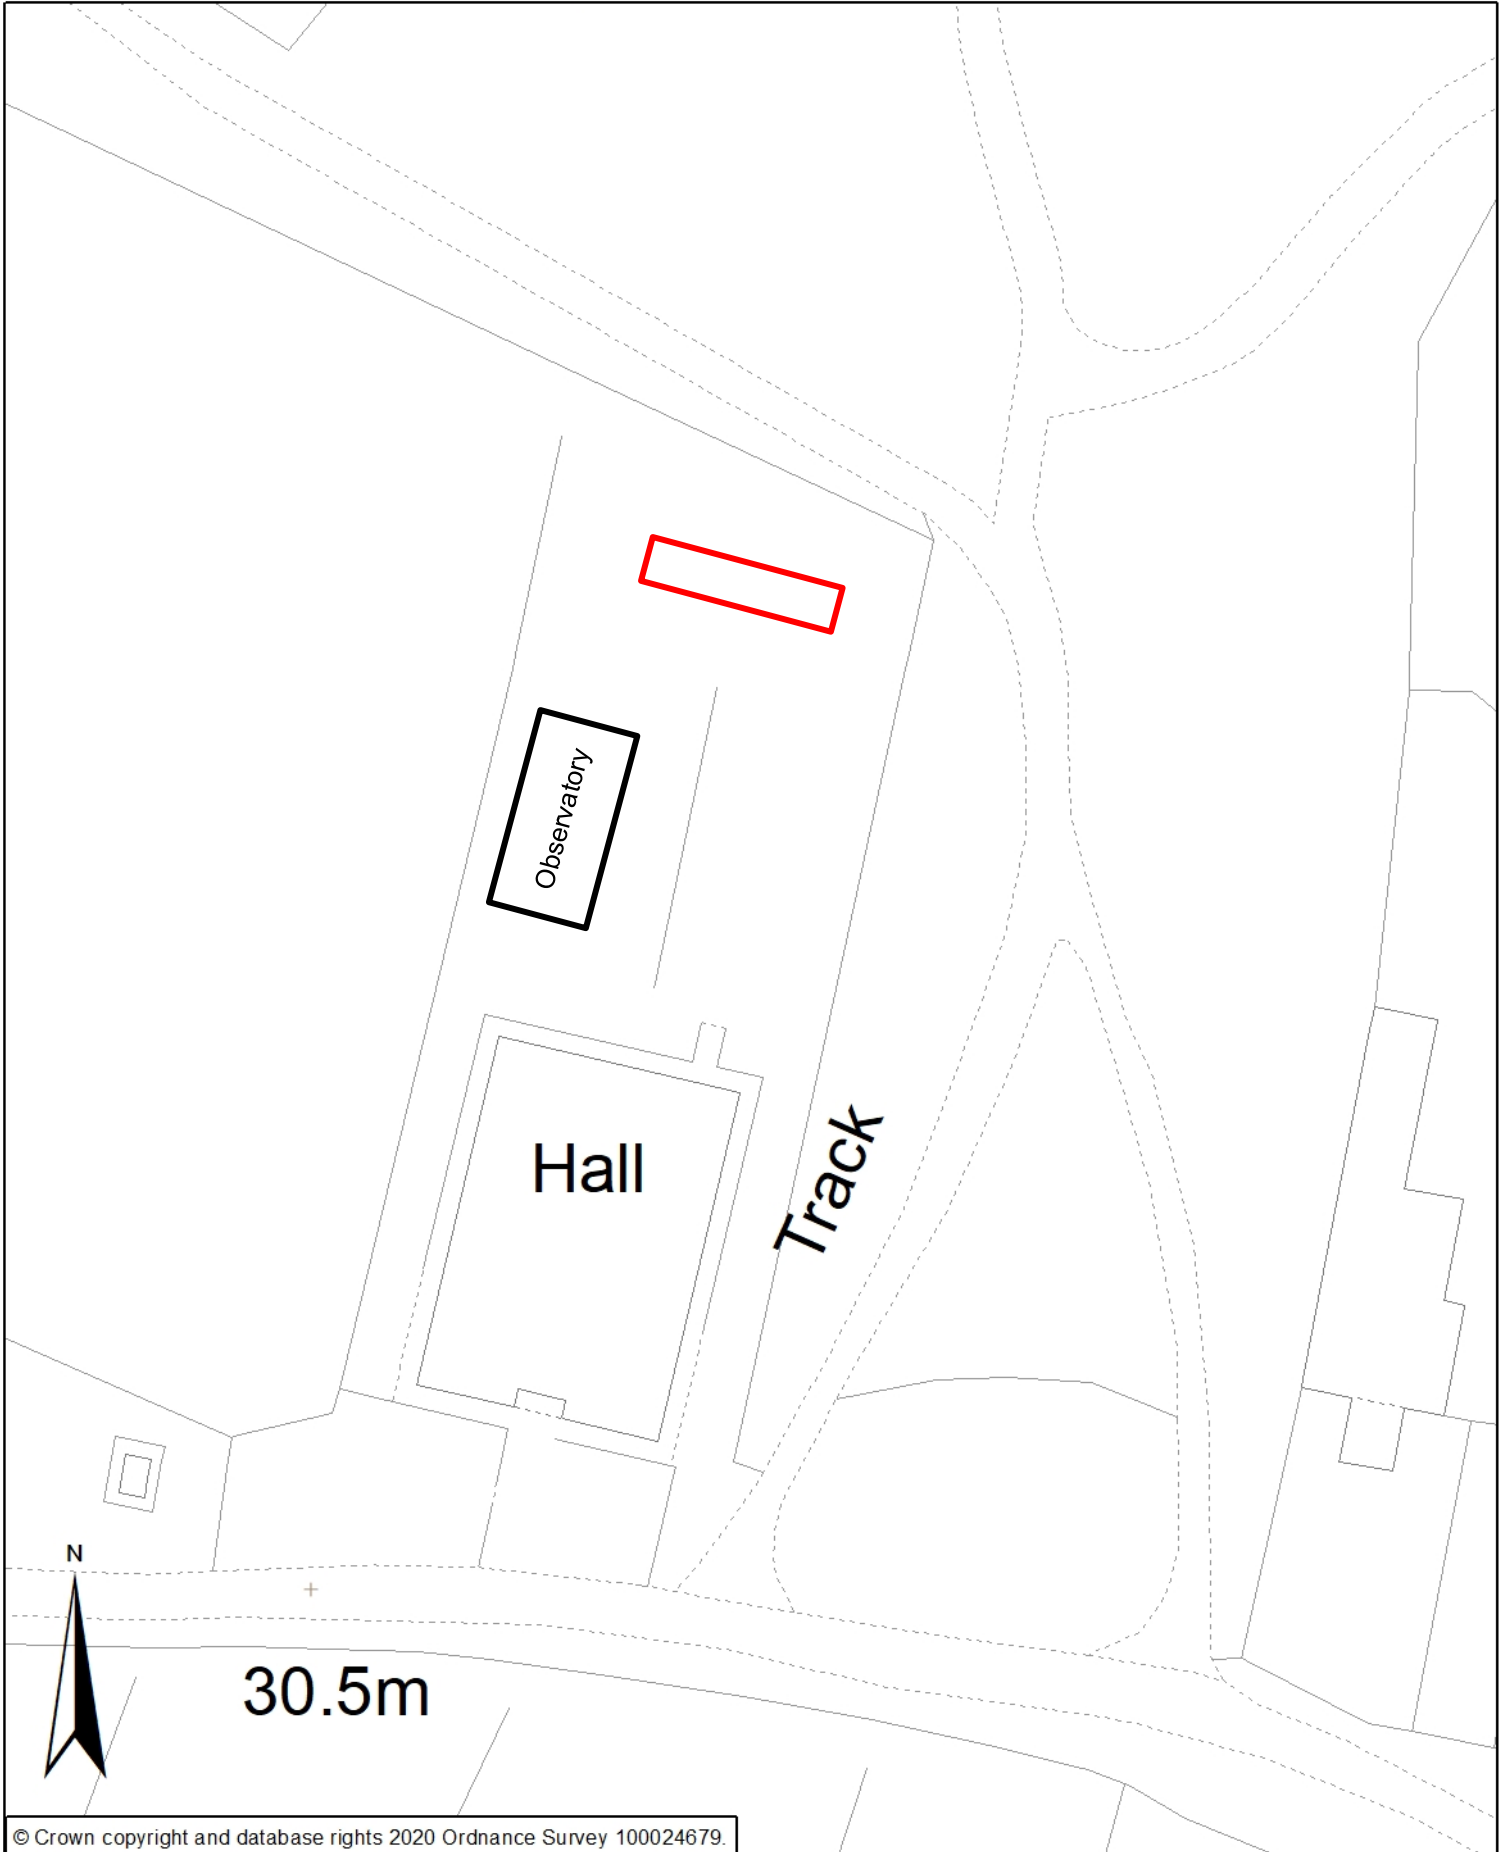

Council of the
ISLES OF SCILLY

Site 22, Island Hall, St Martins, Isles of Scilly

Block Plan - Existing

© Crown copyright and database rights 2020 Ordnance Survey 100024679.

1:500 @A4 0 2.5 5 10 15 20 25 Meters