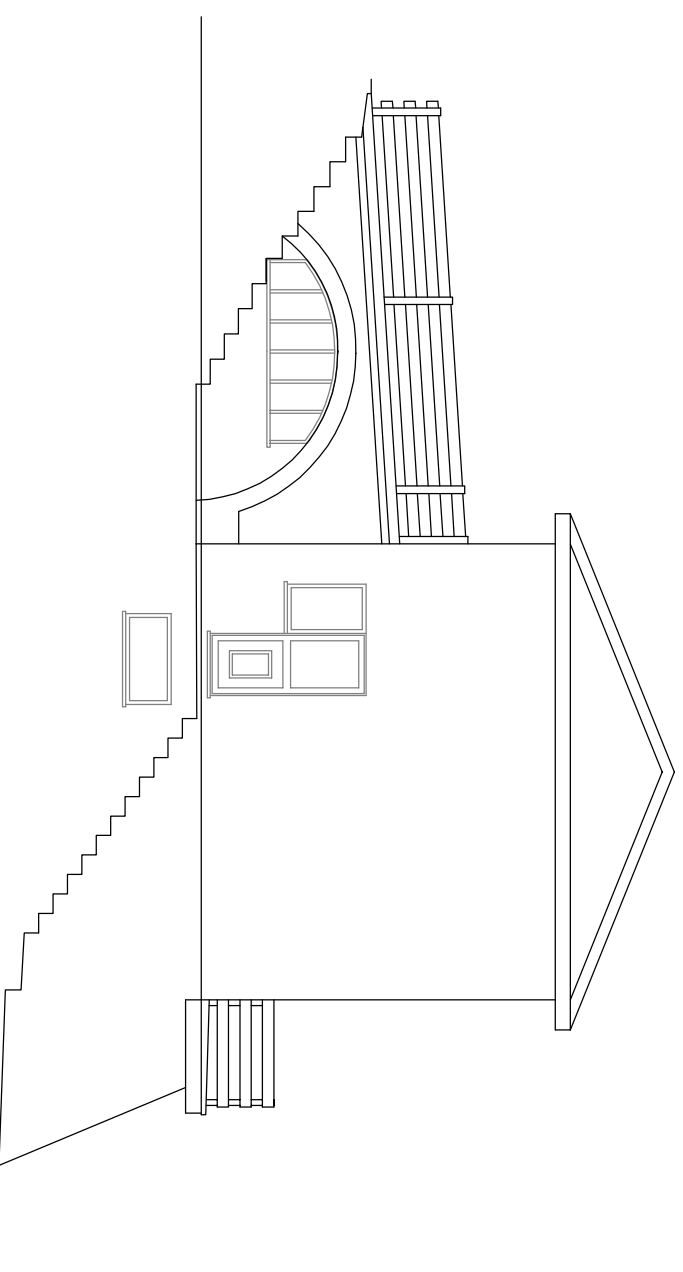

South West Elevation

South East Elevation

North East Elevation

North West Elevation

NOTES:

DRAWN BY:	ISBLEY		DRAWING TITLE: Gunner Rock Elevations
DATE:	10.06.2020		
SCALE:	1:100 @ A3		
FILENAME:	Base Survey May 2020	DRAWING NUMBER:	IA/IS/GR/002