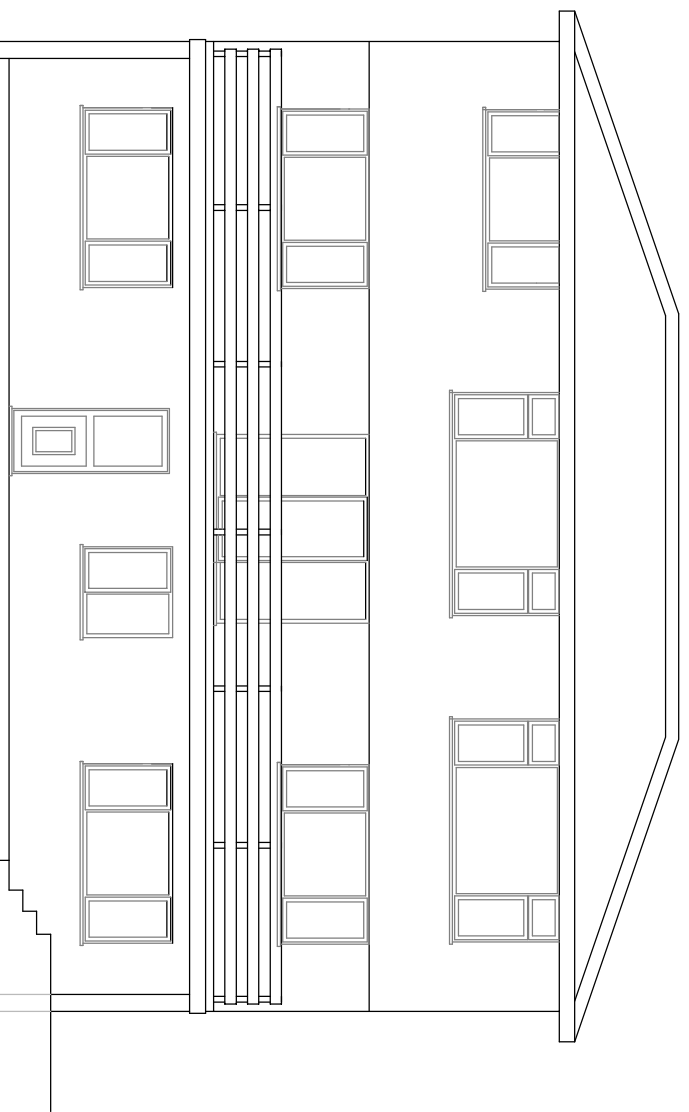

South West Elevation

South East Elevation

North East Elevation

North West Elevation

NOTES:

DRAWN BY:	ISBLEY		DRAWING TITLE: Gunner Rock Elevations
DATE:	10.06.2020		
SCALE:	1:100 @ A3		
FILENAME:	Base Survey May 2020	DRAWING NUMBER:	IA/IS/GR/002