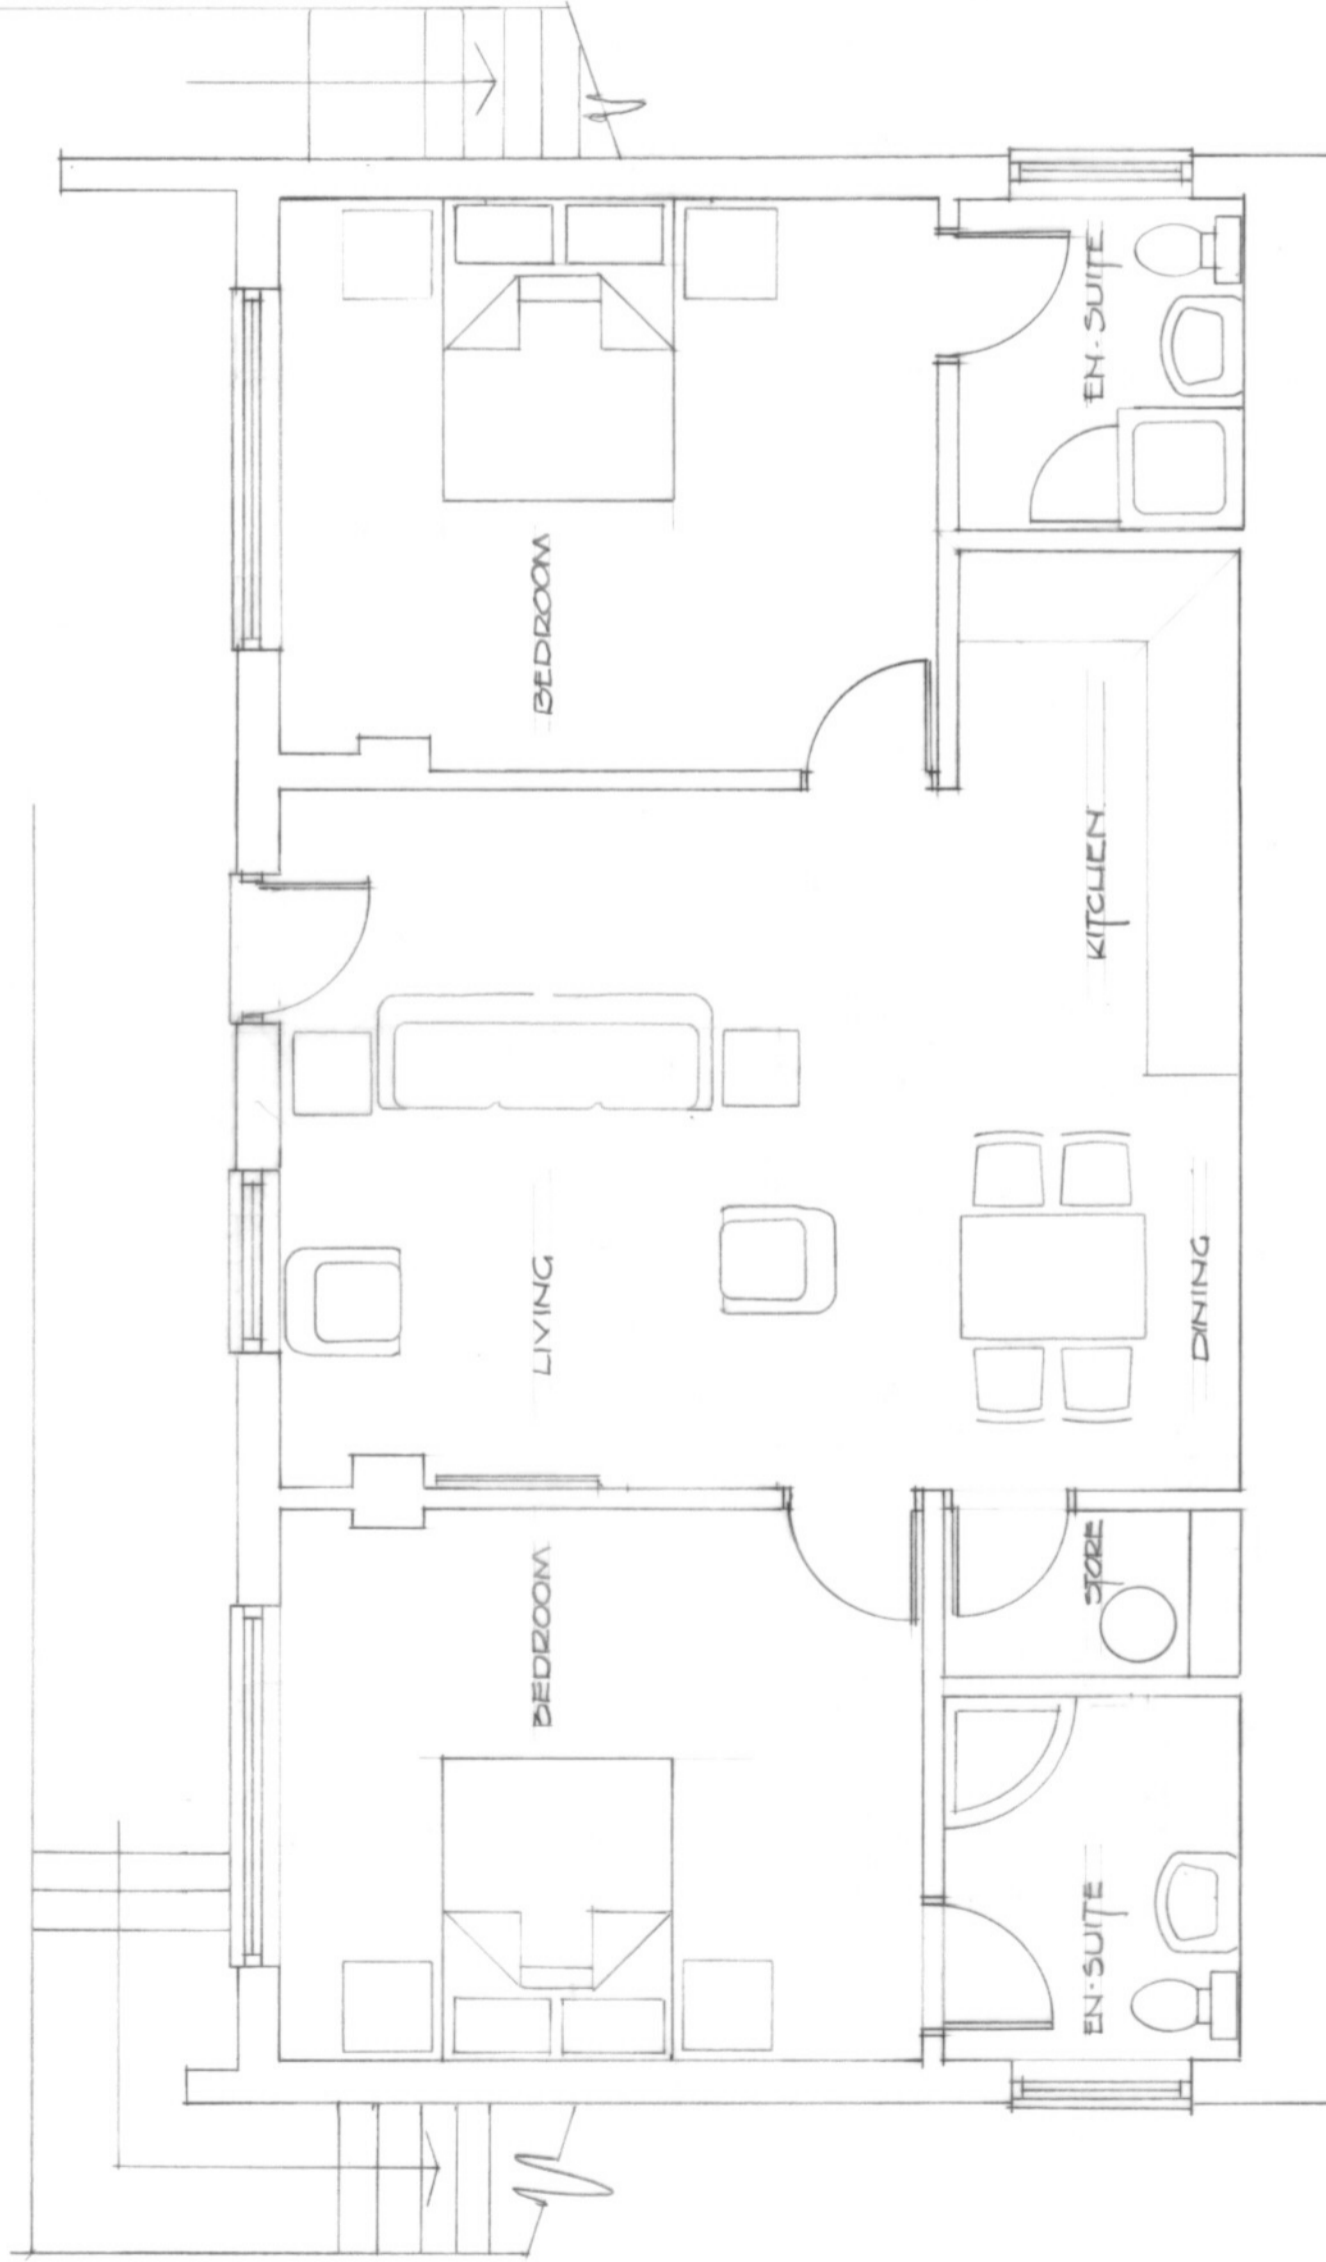

RECEIVED

By Emma Kingwell at 8:01 am, Sep 21, 2020

LOWER GROUND FLOOR PLAN

A Design Changes 15.09.20
ISLANDS ARCHITECTS
Porthcressa, St Mary's, Isles of Scilly, TR21 0JQ and
Courtney Cottage, Fairfield Rd, Shroton, DT11 8QA,
Project: Gunner Rock, St Mary's, Isles of Scilly
Drawing: Proposed Lower Ground Floor
Scale: 1:50 @ A3 **Drawn:** bdc 10.09.20 **Dwg No:** 2122/01A