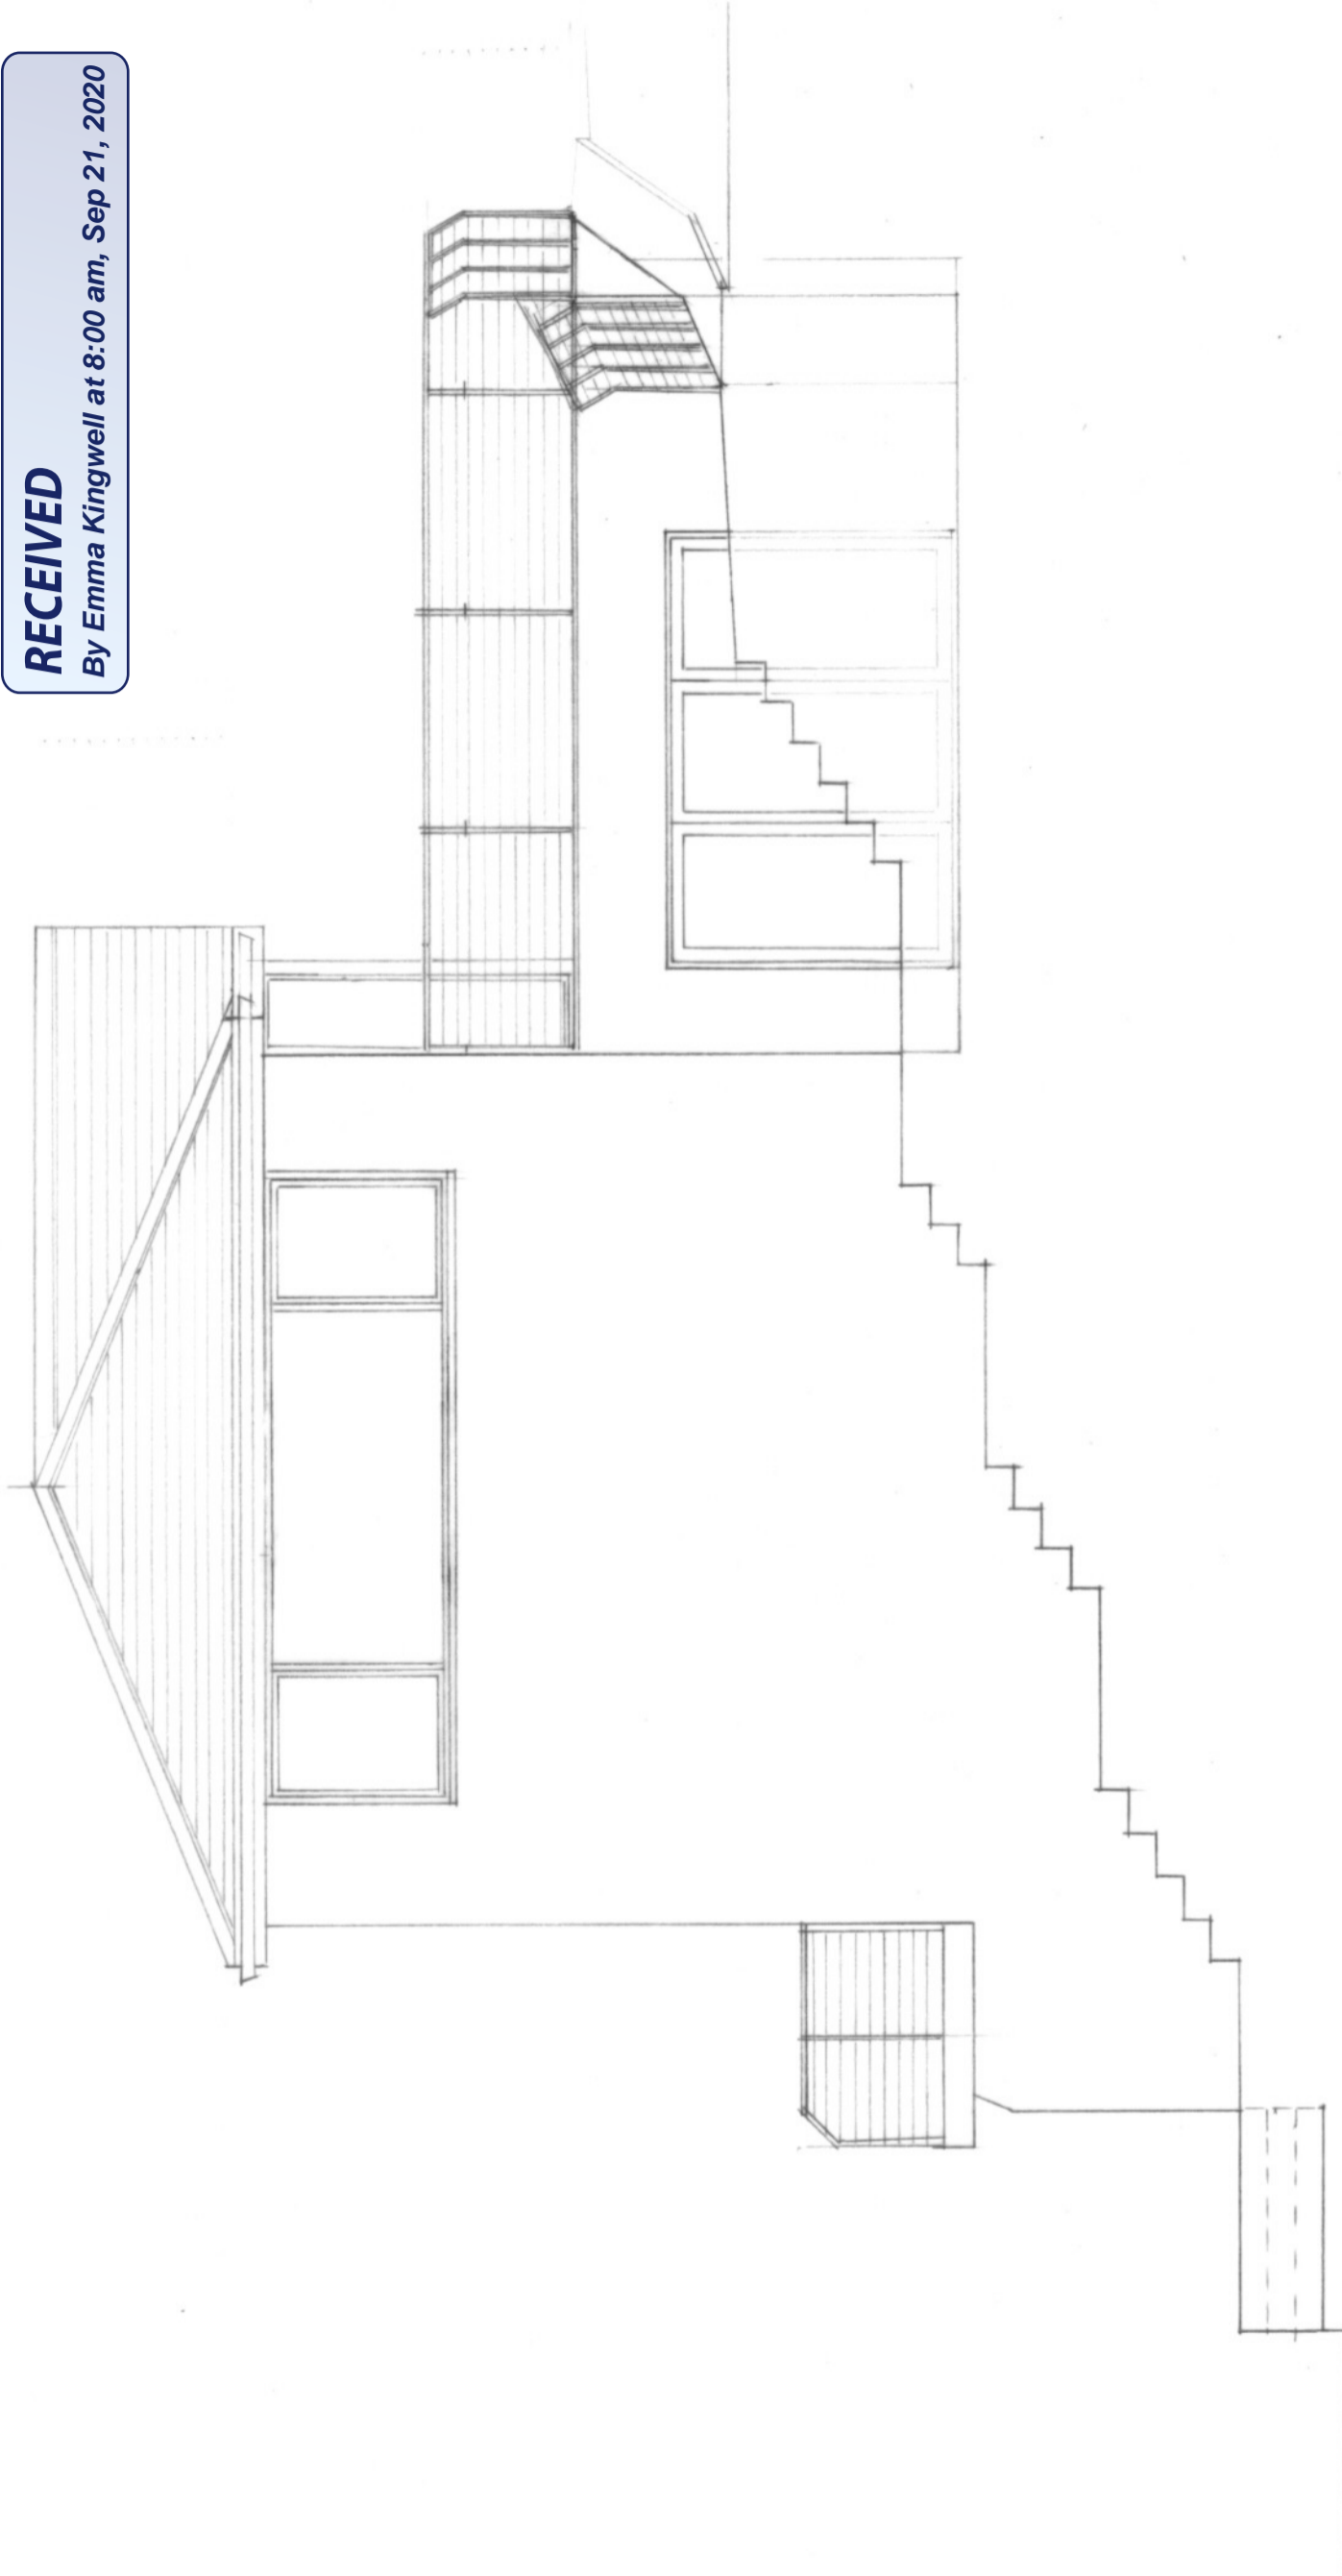

RECEIVED

By Emma Kingwell at 8:00 am, Sep 21, 2020

NORTH WEST ELEVATION

Δ Design Changes.

15.09.20

ISLANDS ARCHITECTS

Porthcressa, St Mary's, Isles of Scilly, TR21 0JQ and
Courtney Cottage, Fairfield Rd, Shroton, DT11 8QA,

Project:

Gunner Rock, St Mary's, Isles of Scilly

Drawing:

Proposed North West Elevation

Scale:

1:50 @ A3

Drawn:

bdc 10.09.20