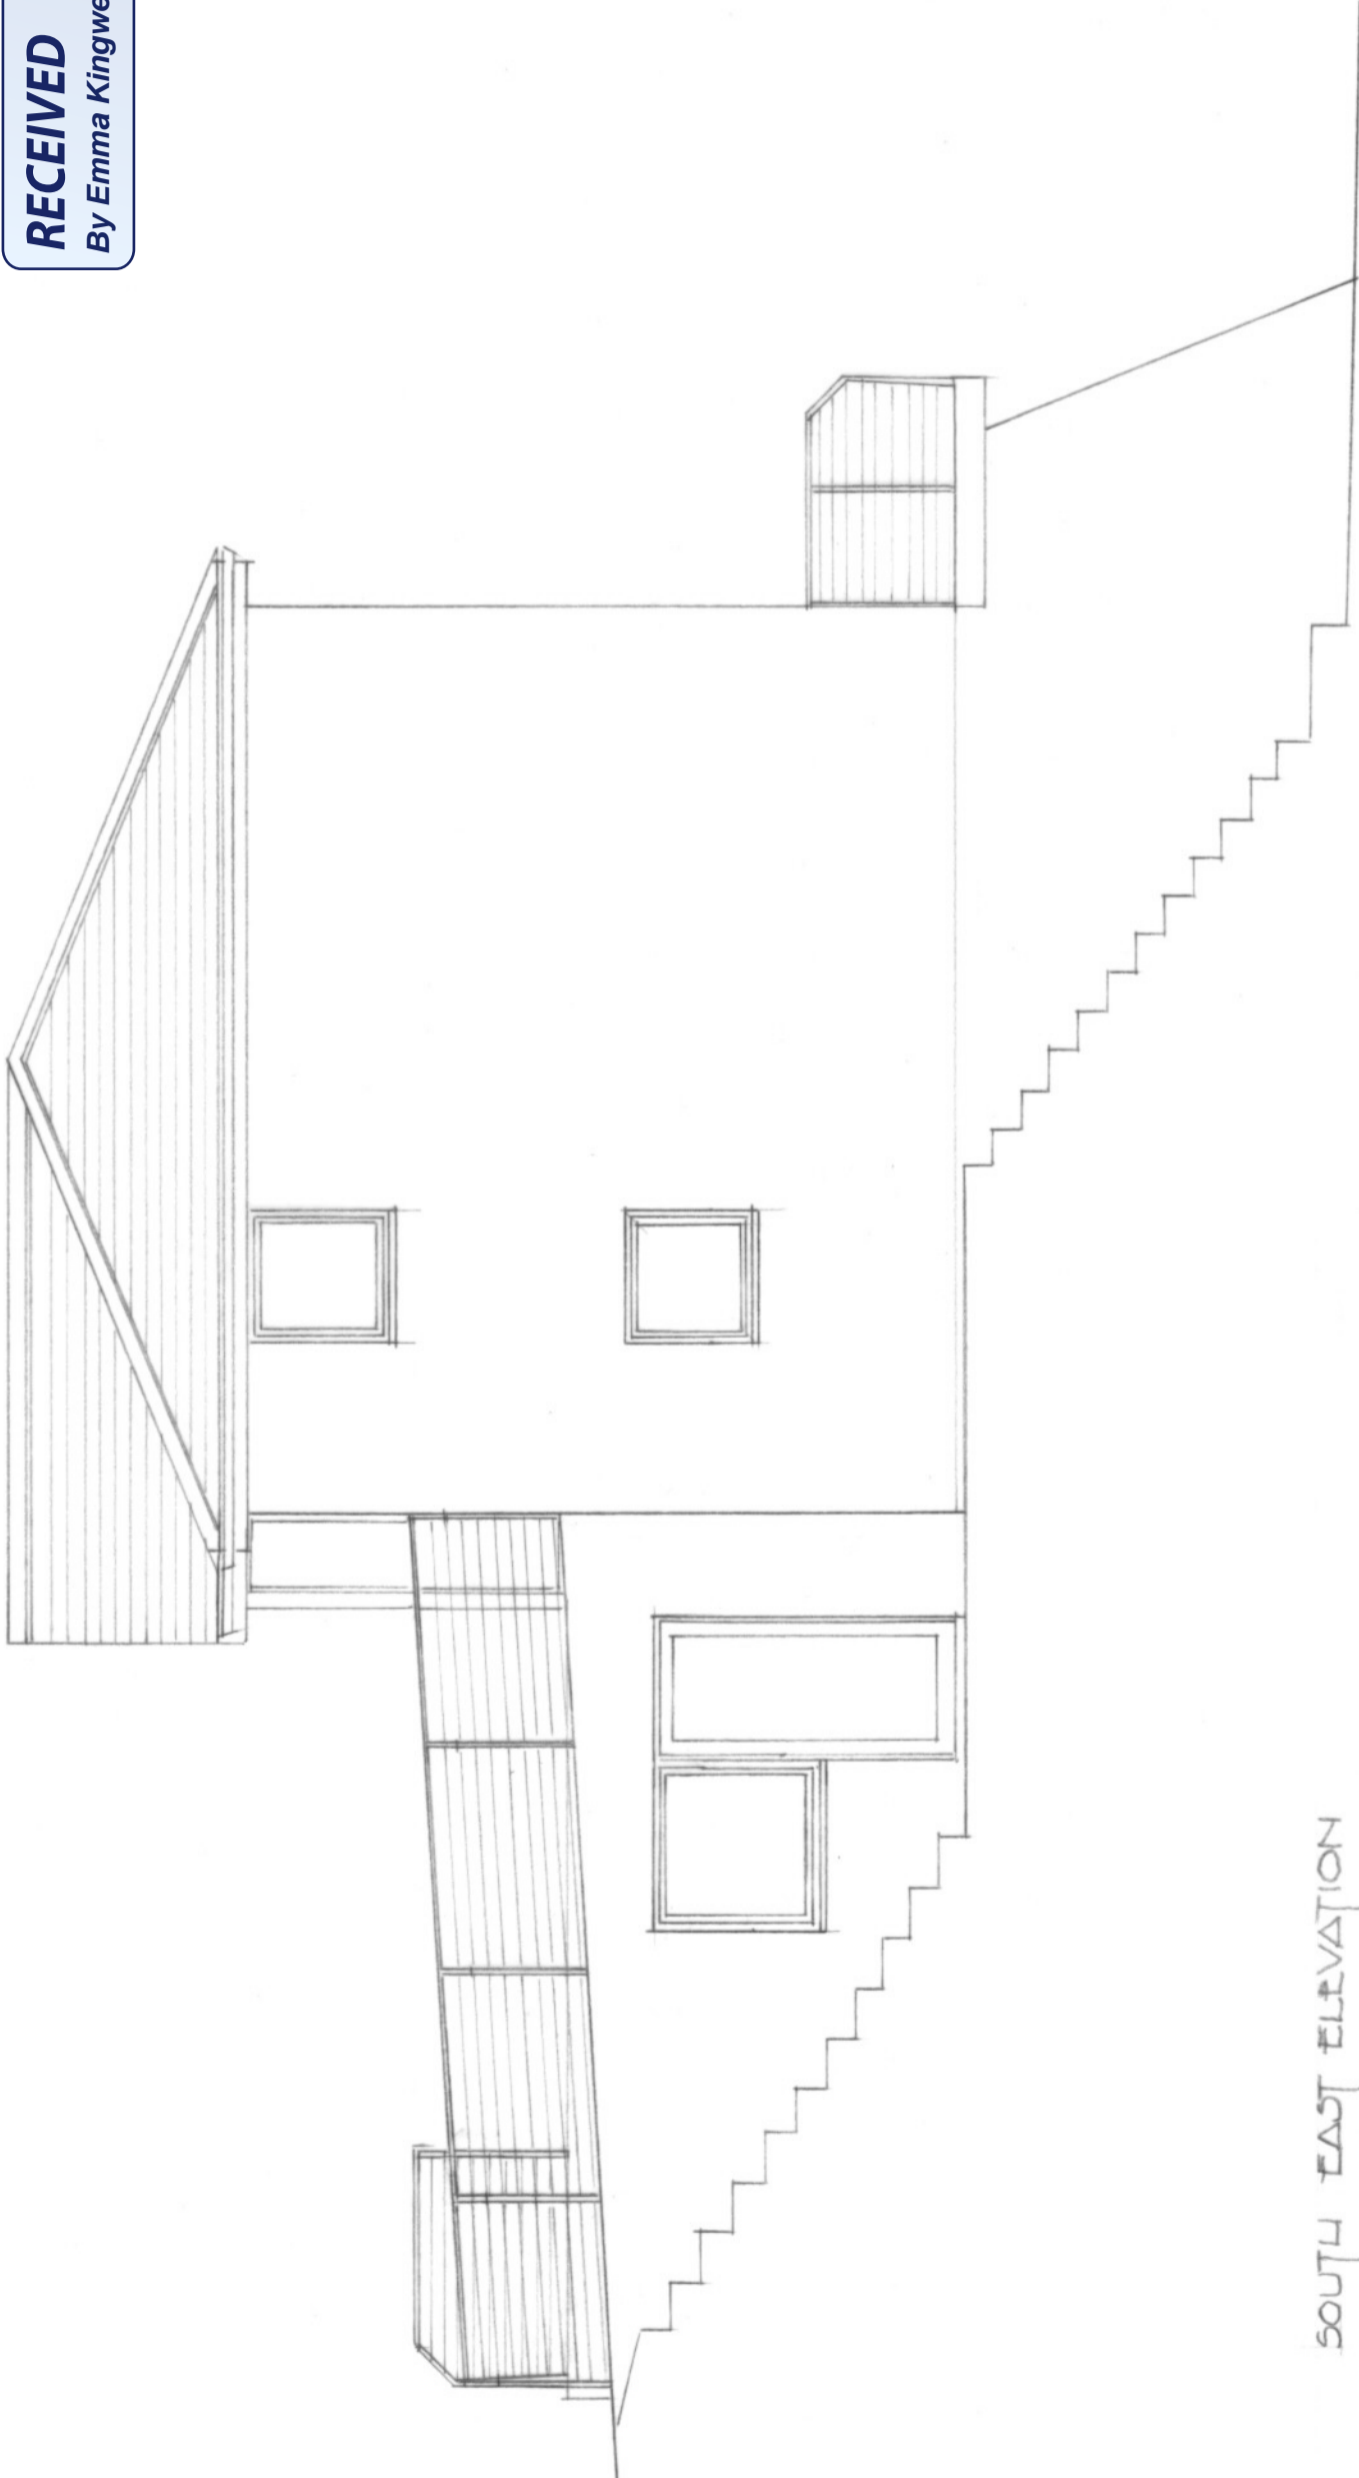

RECEIVED

By Emma Kingwell at 8:00 am, Sep 21, 2020

SOUTH EAST ELEVATION

ISLANDS ARCHITECTS
Porthcressa, St Mary's, Isles of Scilly, TR21 0JQ and
Courtney Cottage, Fairfield Rd, Shroton, DT11 8QA,

Project:
Gunner Rock, St Mary's, Isles of Scilly
Drawing:
Proposed South East Elevation
Scale: 1:50 @ A3
Drawn: bdc 10.09.20
Dwg No: 2107/06