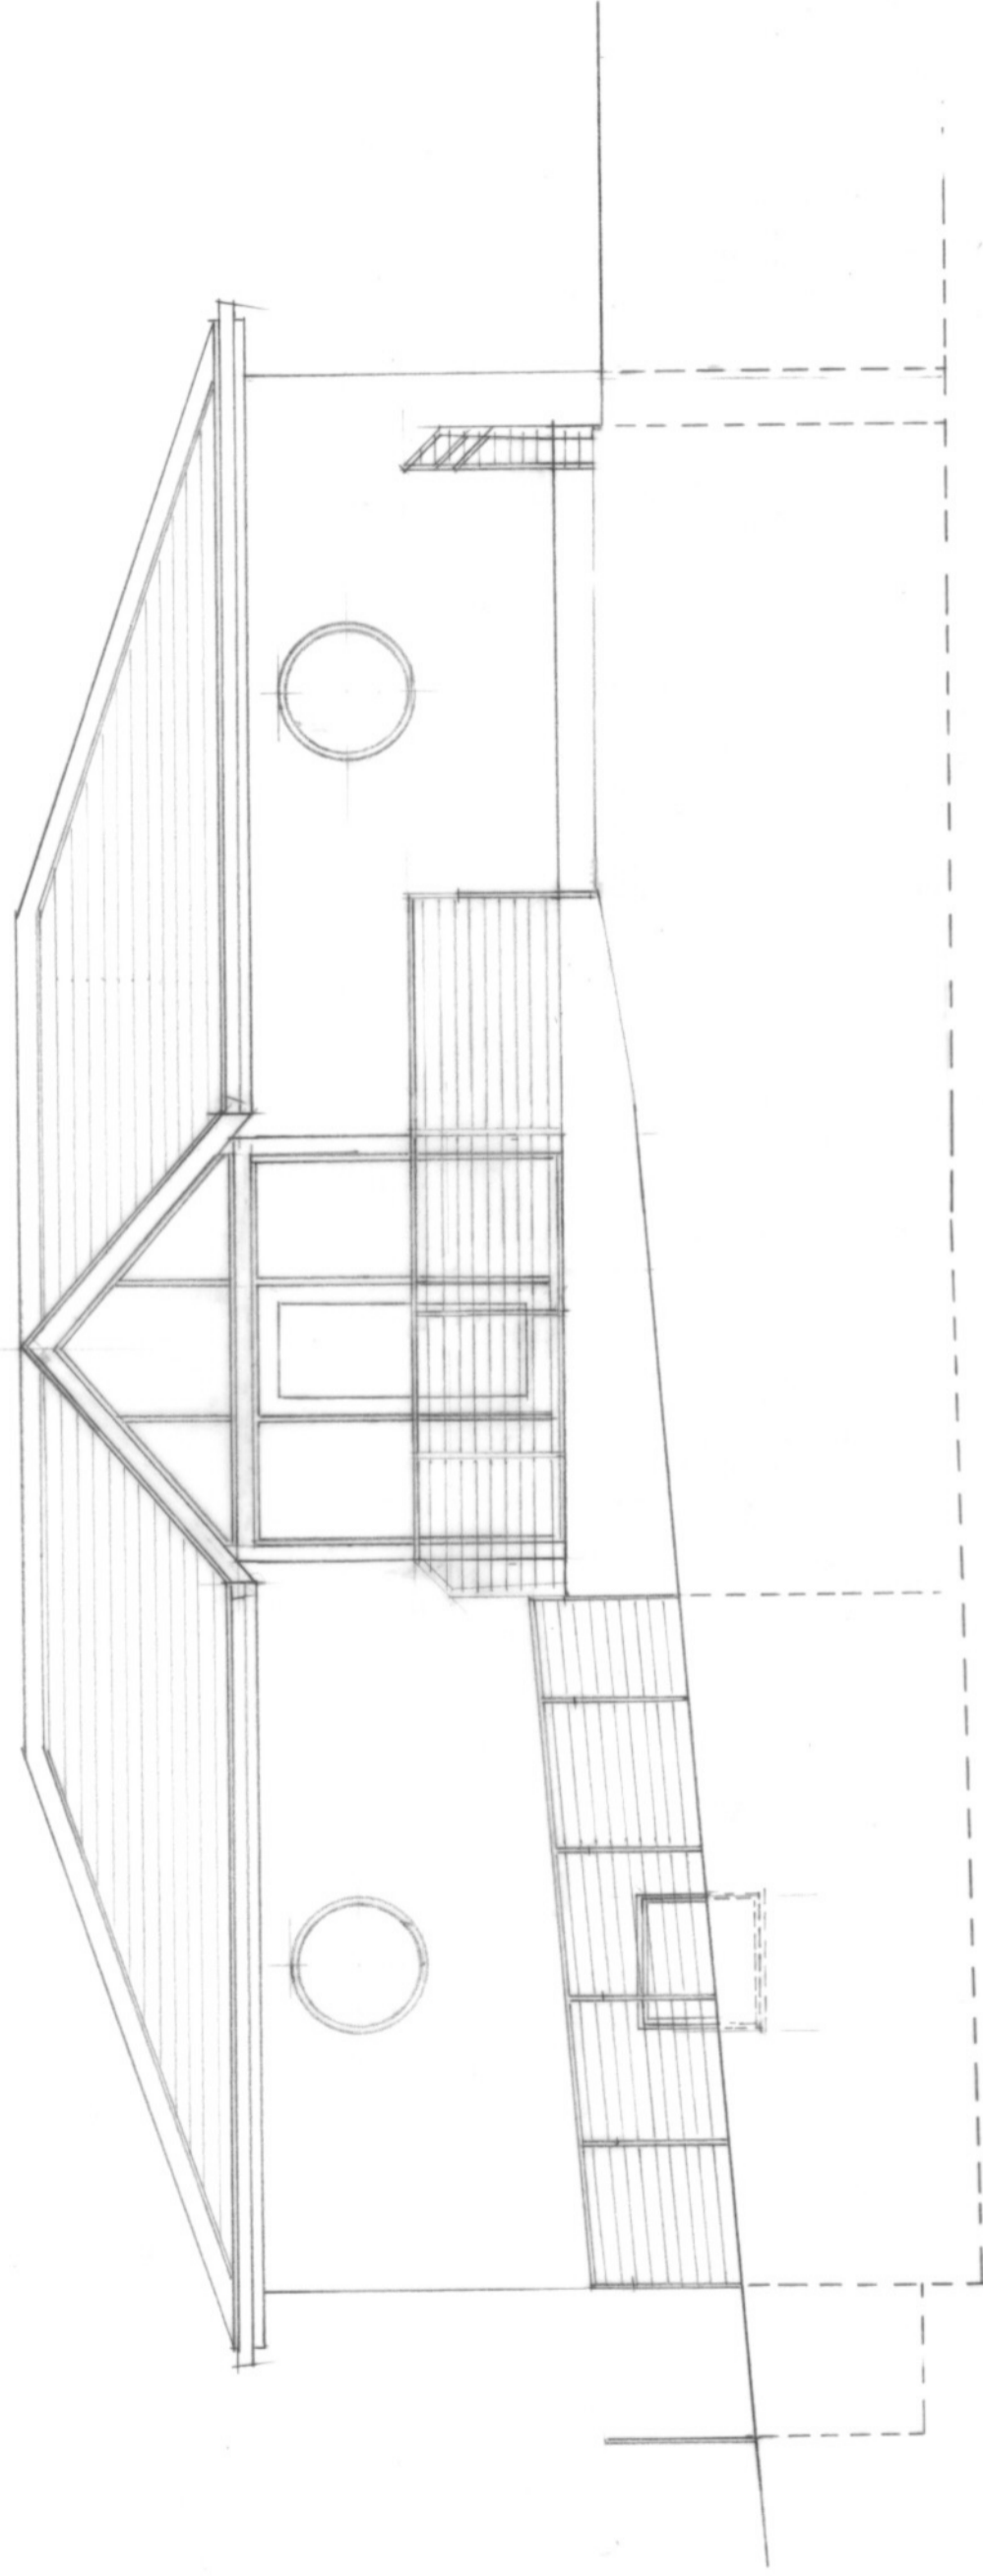

RECEIVED

By Emma Kingwell at 7:59 am, Sep 21, 2020

SOUTH WEST ELEVATION

A Design Changes 15.09.20

ISLANDS ARCHITECTS

Porthcressa, St Mary's, Isles of Scilly, TR21 0JQ and
Courtney Cottage, Fairfield Rd, Shroton, DT11 8QA,

Project:

Gunner Rock, St Mary's, Isles of Scilly

Drawing:

Proposed South West Elevation

Scale:

1:50 @ A3

Drawn:

bdc 10.09.20