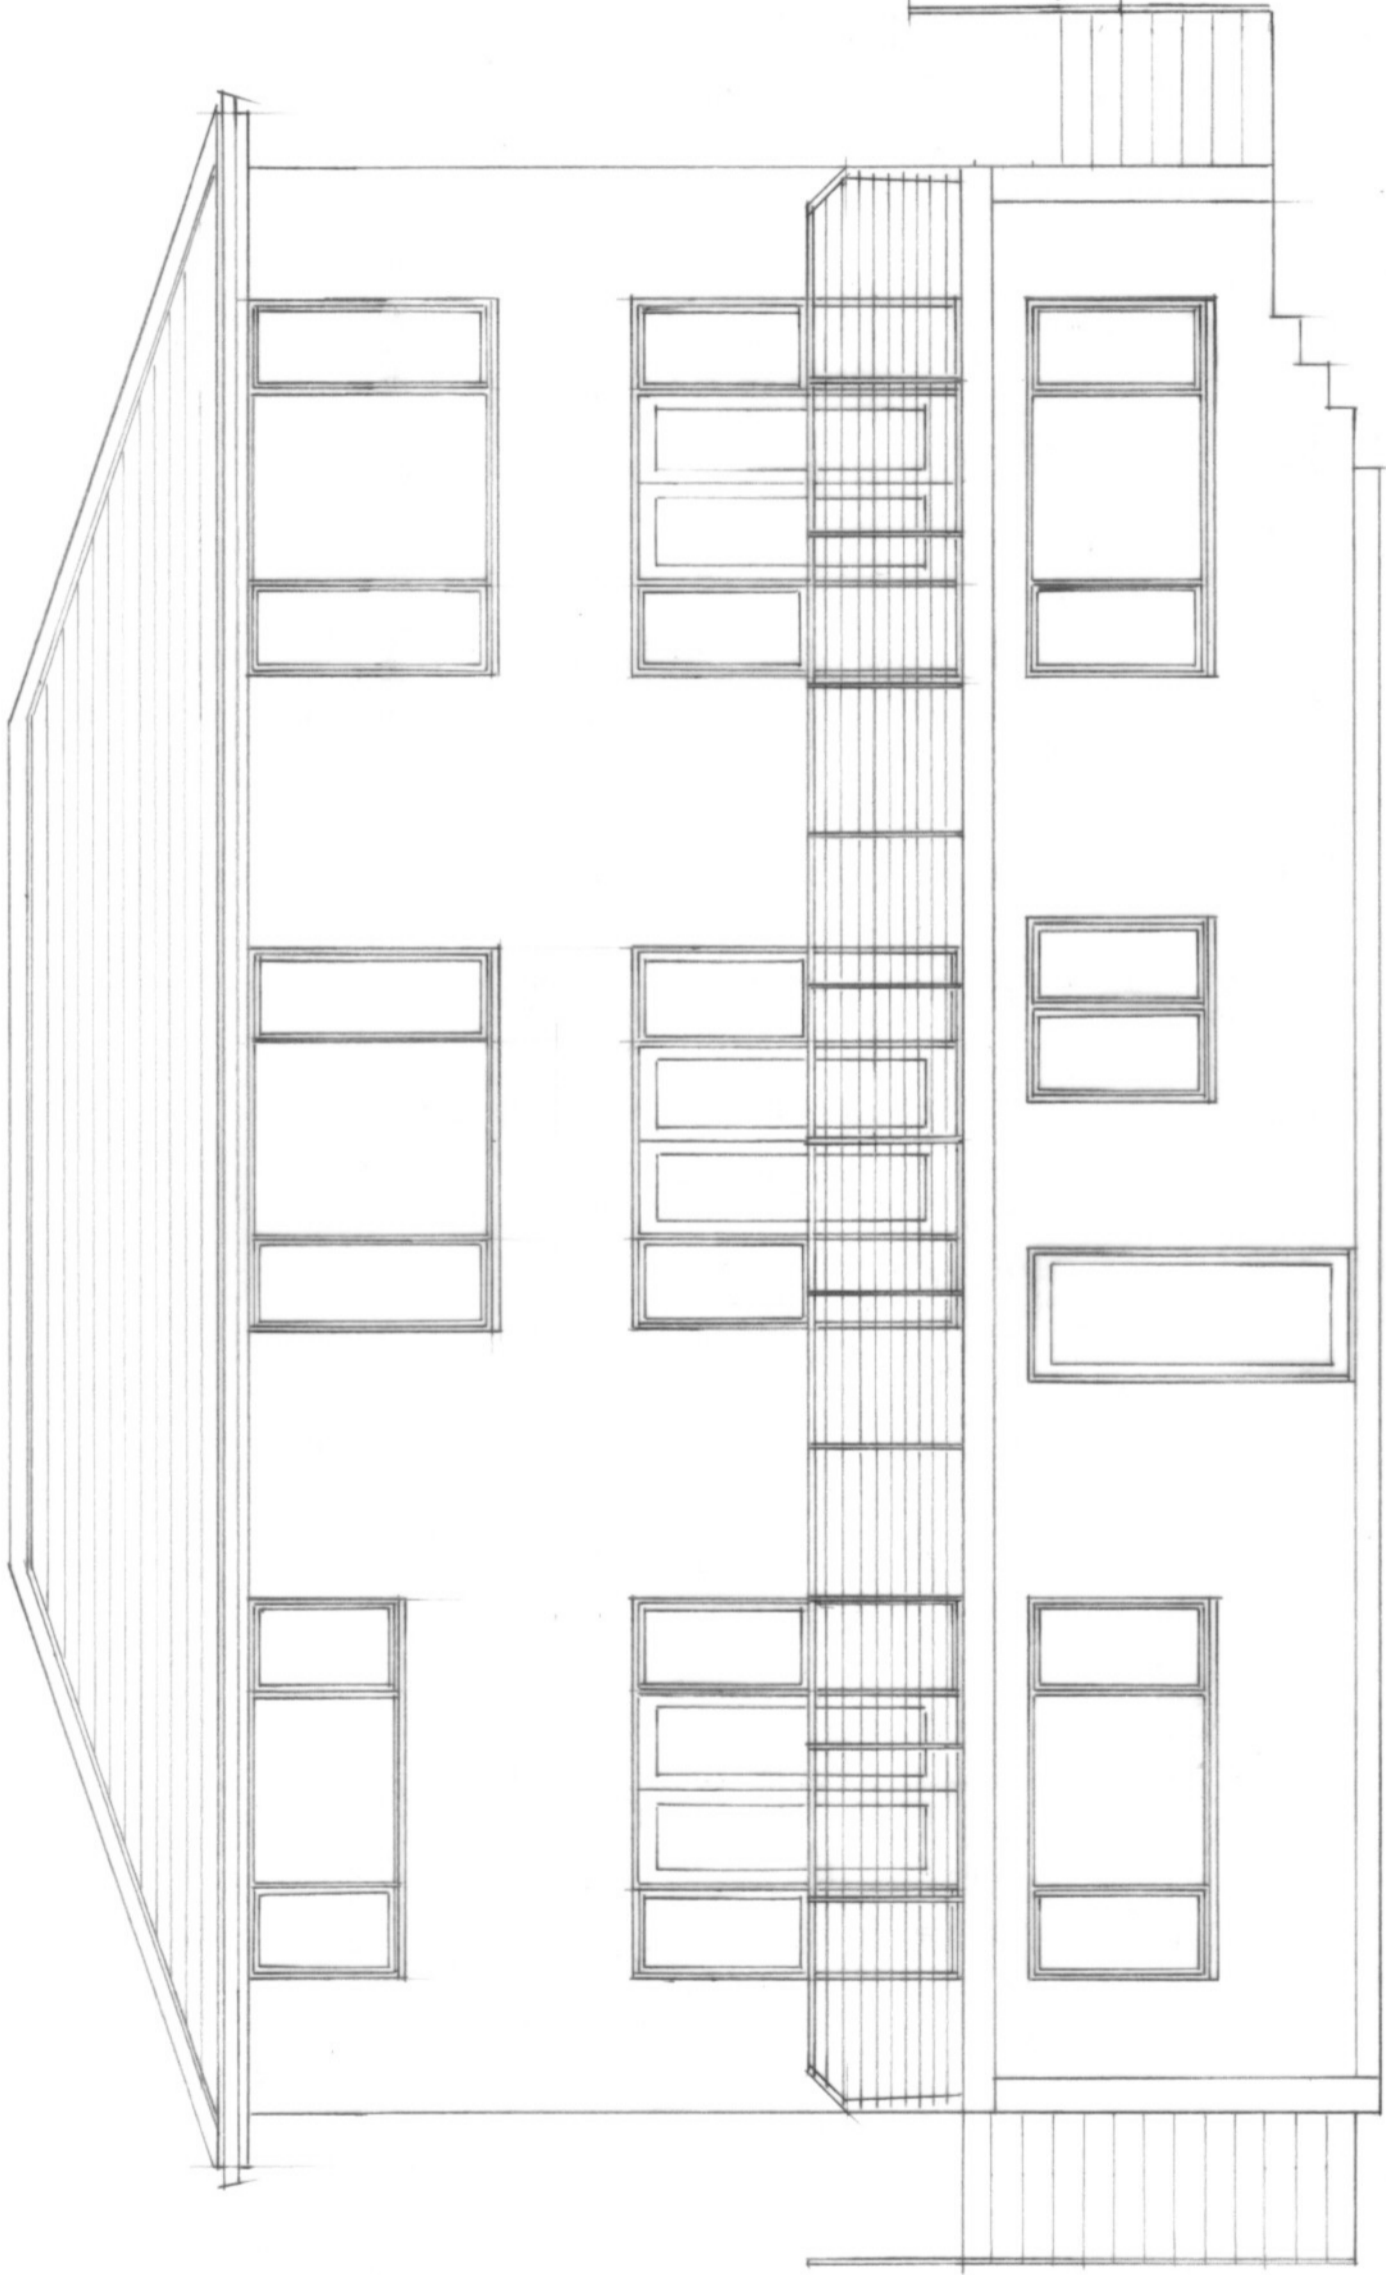

RECEIVED

By Emma Kingwell at 7:58 am, Sep 21, 2020

NORTH EAST ELEVATION

A Design Changes. 15.09.20.

ISLANDS ARCHITECTS

Porthcressa, St Mary's, Isles of Scilly, TR21 0JQ and
Courtney Cottage, Fairfield Rd, Shroton, DT11 8QA,

Project:

Gunner Rock, St Mary's, Isles of Scilly

Drawing:

Proposed North East Elevation

Scale:

1:50 @ A3

Drawn:

bdc 10.09.20