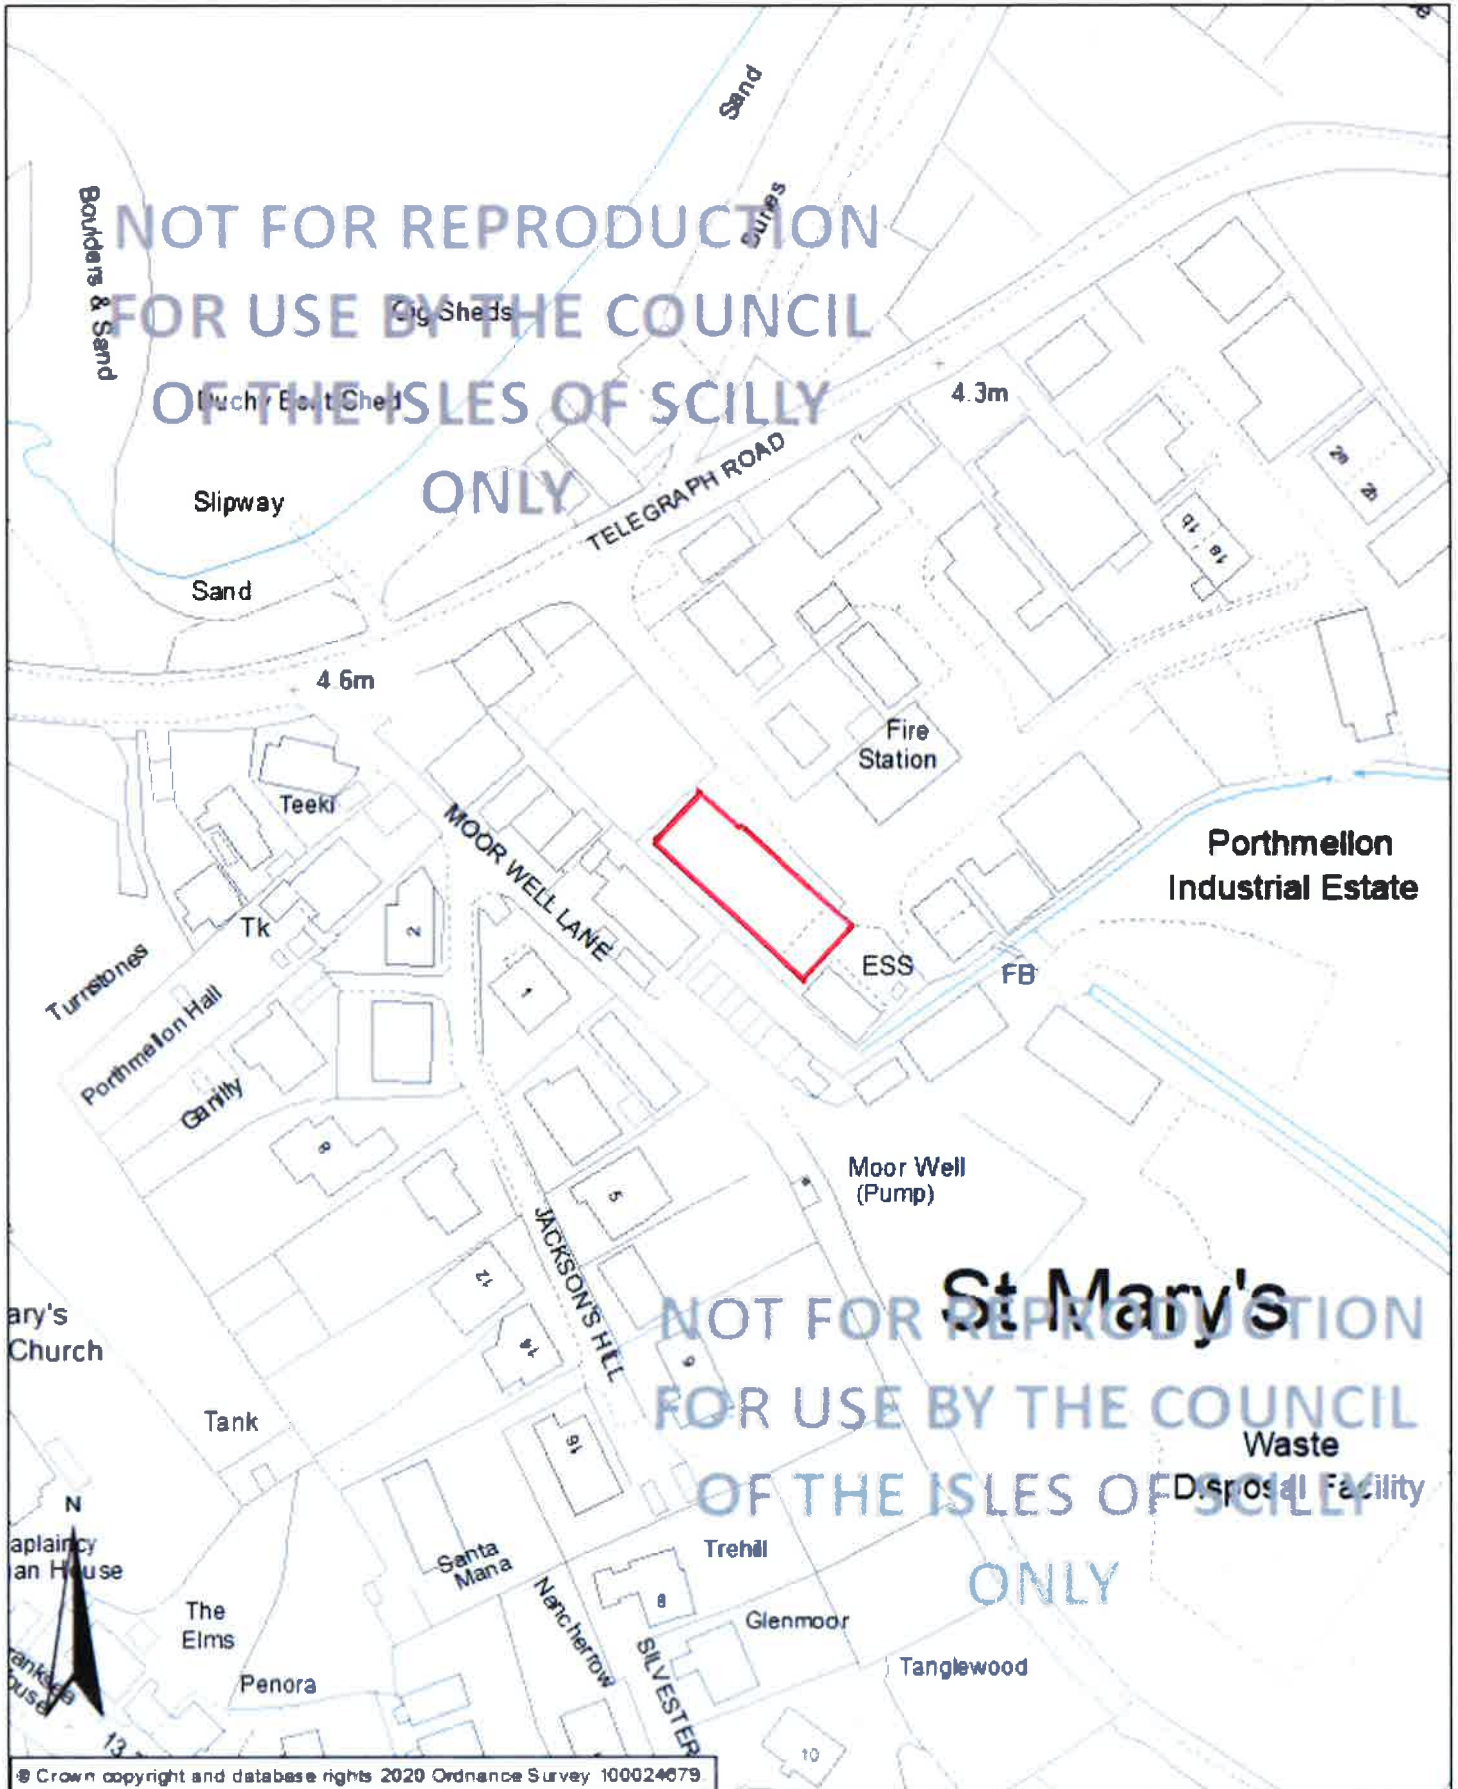

PEC, Porthmellon Industrial Estate, St Mary's

LOCATION PLAN

© Crown copyright and database rights 2020 Ordnance Survey 100024679

1:1,250 @A4 Meters
0 5 10 20 30 40 50

For use and reproduction by the Council of the Isles of Scilly only.
Council of the Isles of Scilly, Town Hall, The Parade, St Mary's, Isles of Scilly, TR21 0LW