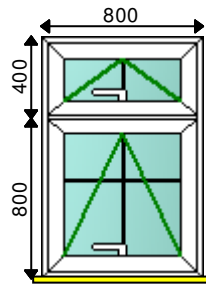

1 - 800w x 1100h (Basic Frame Size)  
 1 - 800w x 1130h, 30mm Cill  
**Viewed Outside**

**Window No: 3 of 4**

**Location: bathroom**

**Finish: Grooved**

**Reinforcement: Std 1MM Reinforcing**

**Extras:**

- 1 - 900mm: 150mm Cill White
- 1 - 150 Cill End Caps White Pair
- 1 - 3824mm: 62mm Outer Frame Extra Charge
- 2 - Maco Shootbolt Gearbox

**Furniture:**

- Virage White locking R\H
- 10" Top Hung Hinge (pr)
- 16" Top Hung Hinge (pr)
- 700 Maco Shootbolt Ext(pair)
- Maco Shootbolt Striker L/H
- Maco Mushroom Striker
- Maco Shootbolt Gearbox
- Maco Shootbolt Striker R/H

**Cill:**

150mm Cill White (900mm)

**Qty Description**

- 1 610x 203 4/20/4 Obscure op1 18mm White Georgian Bar (G/Bar)
- 1 610x 571 4/20/4 Obscure op1 18mm White Georgian Bar (G/Bar)

- System** Rehau Total 70c
- Group** 70mm White Internal Casement
- Outer Frame** 62mm O/Frame White
- Casement Sash** Internal T Sash White
- Transom/Mullion** Std Transom \ Mullion White
- Cill** 150mm Cill White
- Reinforcement** Std 1MM Reinforcing
- Main Handles** Virage White locking
- Main Hinges** Standard Friction Stay
- Main Lock** Maco Shootbolt
- Drainage** Face.
- Finish1** Grooved
- Bead** 28mm Lo-Level Og Bead Wht/Bl
- Gasket** EPDM Glazing Seal Black
- Glass Type** 4/20/4 Clear op1 18mm White Georgian Bar

1 - 800w x 1200h (Basic Frame Size)  
 1 - 800w x 1230h, 30mm Cill  
 Viewed Outside

**Window No: 4 of 4**

**Location:** kitchen

**Finish:** Grooved

**Reinforcement:** Std 1MM Reinforcing

**Extras:**

- 1 - 900mm: 150mm Cill White
- 1 - 150 Cill End Caps White Pair
- 1 - 4024mm: 62mm Outer Frame Extra Charge
- 2 - Maco Shootbolt Gearbox
- 1 - 0.145m<sup>2</sup>: 4mm Glass- Fuel Surcharge
- 1 - 0.389m<sup>2</sup>: 4mm Glass- Fuel Surcharge
- 1 - 610x237 4/20/4 Clear op1 18mm White Georgian Bar
- 1 - 610x637 4/20/4 Clear op1 18mm White Georgian Bar