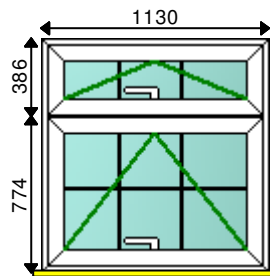

1 - 1130w x 1160h (Basic Frame Size)  
 1 - 1130w x 1190h, 30mm Cill  
**Viewed Outside**

**Window No: 1 of 4**

**Location: study**

**Finish: Grooved**

**Reinforcement: Std 1MM Reinforcing**

**Extras:**

- 1 - 1230mm: 150mm Cill White
- 1 - 150 Cill End Caps White Pair
- 1 - 4604mm: 62mm Outer Frame Extra Charge
- 2 - Maco Shootbolt Gearbox
- 1 - 0.210m<sup>2</sup>: 4mm Glass- Fuel Surcharge
- 1 - 0.574m<sup>2</sup>: 4mm Glass- Fuel Surcharge
- 1 - 940x223 4/20/4 Clear op1 18mm White Georgian Bar
- 1 - 940x611 4/20/4 Clear op1 18mm White Georgian Bar

**Cill:**

150mm Cill White (1230mm)

**Qty Description**

- |   |          |  |
|---|----------|--|
| 1 | 940x 223 | 4/20/4 Clear op1 18mm White Georgian Bar (G/Bar) |
| 1 | 940x 611 | 4/20/4 Clear op1 18mm White Georgian Bar (G/Bar) |

**Cill:**

150mm Cill White (890mm)

**Qty Description**

- |   |          |  |
|---|----------|--|
| 1 | 600x 203 | 4/20/4 Clear op1 18mm White Georgian Bar |
| 1 | 600x 571 | 4/20/4 Clear op1 18mm White Georgian Bar |

**Cill:**

150mm Cill White (900mm)

**Qty Description**

- 1 610x 237 4/20/4 Clear op1 18mm White Georgian Bar
- 1 610x 637 4/20/4 Clear op1 18mm White Georgian Bar