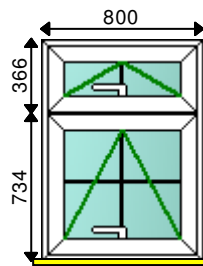

1 - 800w x 1100h (Basic Frame Size)
1 - 800w x 1130h, 30mm Cill
Viewed Outside

Window No: 3 of 4

Location: bathroom

Finish: Grooved

Reinforcement: Std 1MM Reinforcing

Extras:

- 1 - 900mm: 150mm Cill White
- 1 - 150 Cill End Caps White Pair
- 1 - 3824mm: 62mm Outer Frame Extra Charge
- 2 - Maco Shootbolt Gearbox