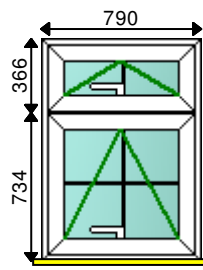

System Rehau Total 70c
Group 70mm White Internal Casement
Outer Frame 62mm O/Frame White
Casement Sash Internal T Sash White
Transom/Mullion Std Transom \ Mullion White
Cill 150mm Cill White
Reinforcement Std 1MM Reinforcing
Main Handles Virage White locking
Main Hinges Standard Friction Stay
Main Lock Maco Shootbolt
Drainage Face.
Finish1 Grooved
Bead 28mm Lo-Level Og Bead Wht/Bl
Gasket EPDM Glazing Seal Black
Glass Type 4/20/4 Clear op1 18mm White Georgian Bar

1 - 790w x 1100h (Basic Frame Size)
1 - 790w x 1130h, 30mm Cill
Viewed Outside

Window No: 2 of 4

Location: landing

Finish: Grooved

Reinforcement: Std 1MM Reinforcing

Extras:

- 1 - 890mm: 150mm Cill White
- 1 - 150 Cill End Caps White Pair
- 1 - 3804mm: 62mm Outer Frame Extra Charge
- 2 - Maco Shootbolt Gearbox
- 1 - 0.122m²: 4mm Glass- Fuel Surcharge
- 1 - 0.343m²: 4mm Glass- Fuel Surcharge
- 1 - 600x203 4/20/4 Clear op1 18mm White Georgian Bar
- 1 - 600x571 4/20/4 Clear op1 18mm White Georgian Bar

Furniture:

- Virage White locking R/H
- 10" Top Hung Hinge (pr)
- 16" Top Hung Hinge (pr)
- 700 Maco Shootbolt Ext(pair)
- Maco Shootbolt Striker L/H
- Maco Mushroom Striker
- Maco Shootbolt Gearbox
- Maco Shootbolt Striker R/H

Cill:

150mm Cill White (890mm)

Qty Description

1	600x 203	4/20/4 Clear op1 18mm White Georgian Bar
1	600x 571	4/20/4 Clear op1 18mm White Georgian Bar

System Rehau Total 70c
Group 70mm White Internal Casement
Outer Frame 62mm O/Frame White
Casement Sash Internal T Sash White
Transom/Mullion Std Transom \ Mullion White
Cill 150mm Cill White
Reinforcement Std 1MM Reinforcing
Main Handles Virage White locking
Main Hinges Standard Friction Stay
Main Lock Maco Shootbolt
Drainage Face.
Finish1 Grooved
Bead 28mm Lo-Level Og Bead Wht/Bl
Gasket EPDM Glazing Seal Black
Glass Type 4/20/4 Obscure op1 18mm White Georgian Bar