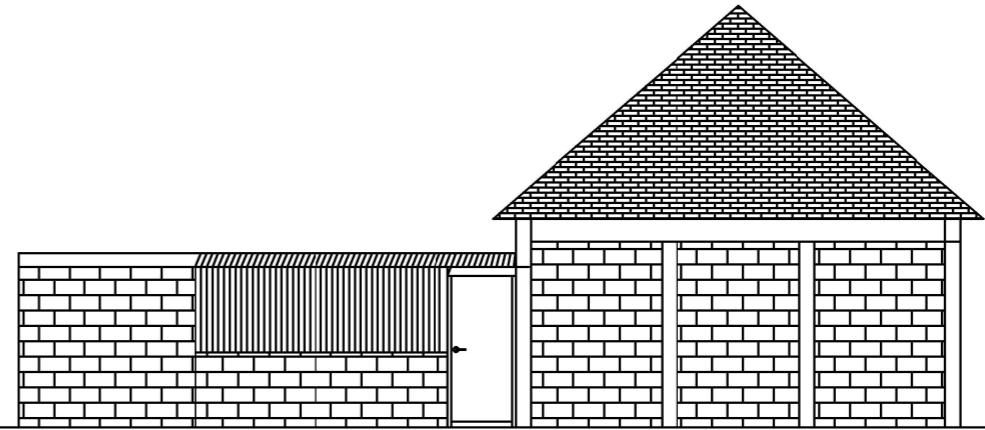

Wayside Front Elevation Scale 1:100

Wayside Side Elevation - Right - Scale 1:100

Wayside Front Elevation Scale 1:100

Wayside Side Elevation 1:100

Sheet Size = A3

Drawing 001 - Existing Elevations