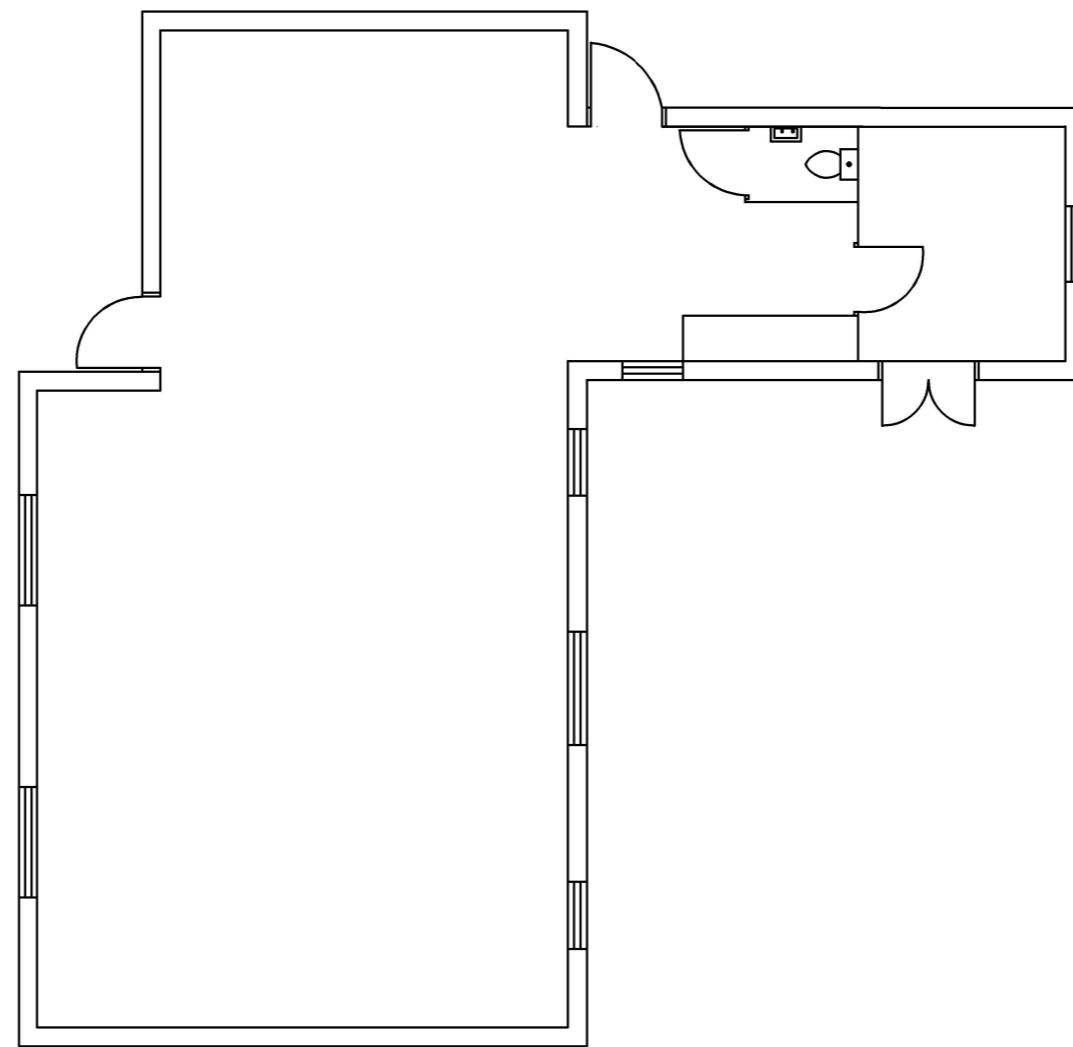

Wayside Proposed Floor Plan - Scale 1:100

Drawing Proposed Floor Plan

Sheet Size = A3