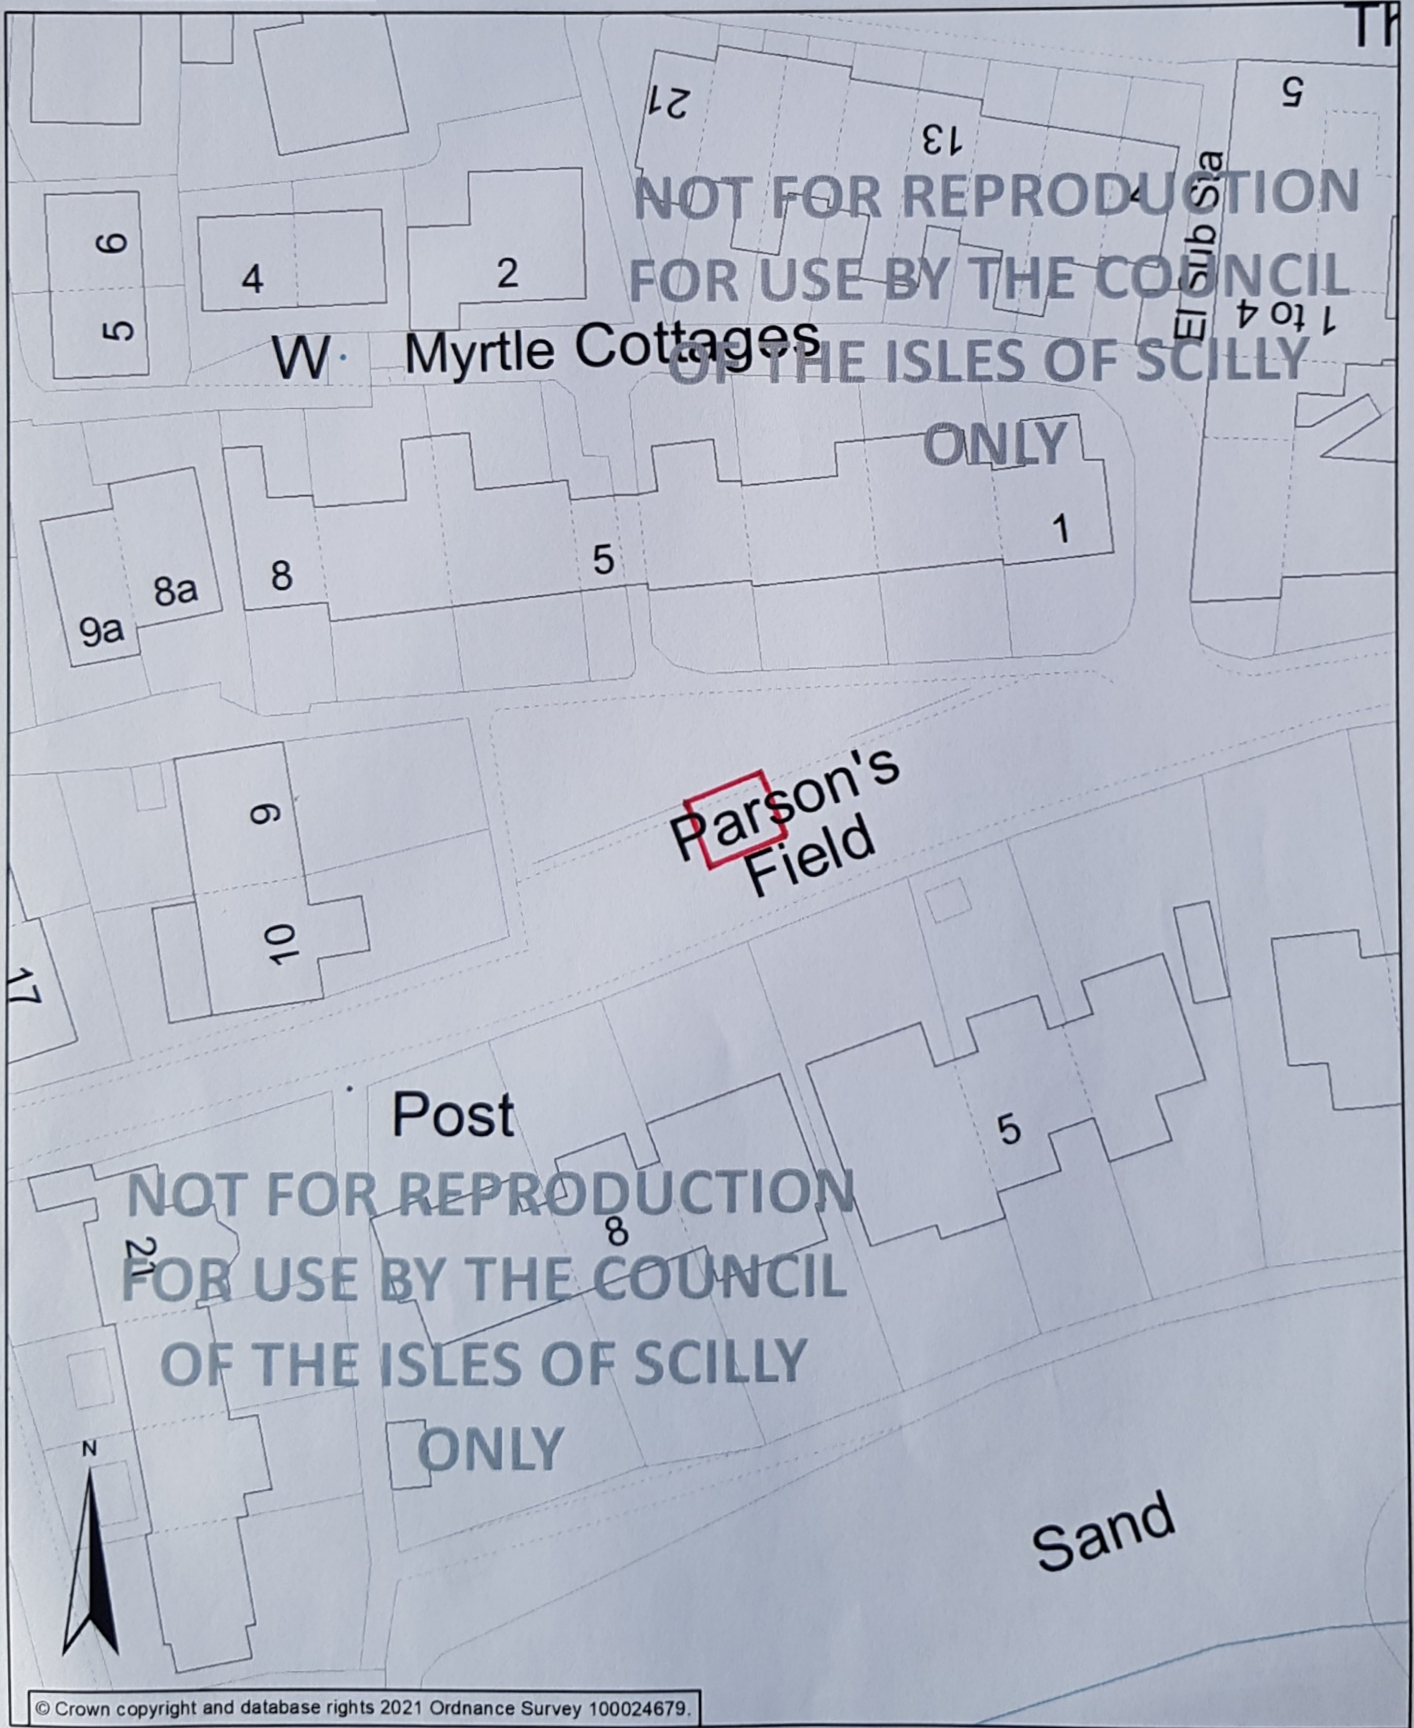

RECEIVED
By Emma Kingwell at 7:28 am, Feb 23, 2021

Council of the ISLES OF SCILLY

Parsons Field, St Mary's

BLOCK PLAN

© Crown copyright and database rights 2021 Ordnance Survey 100024679.

1:500 @A4 Meters
0 2.5 5 10 15 20 25