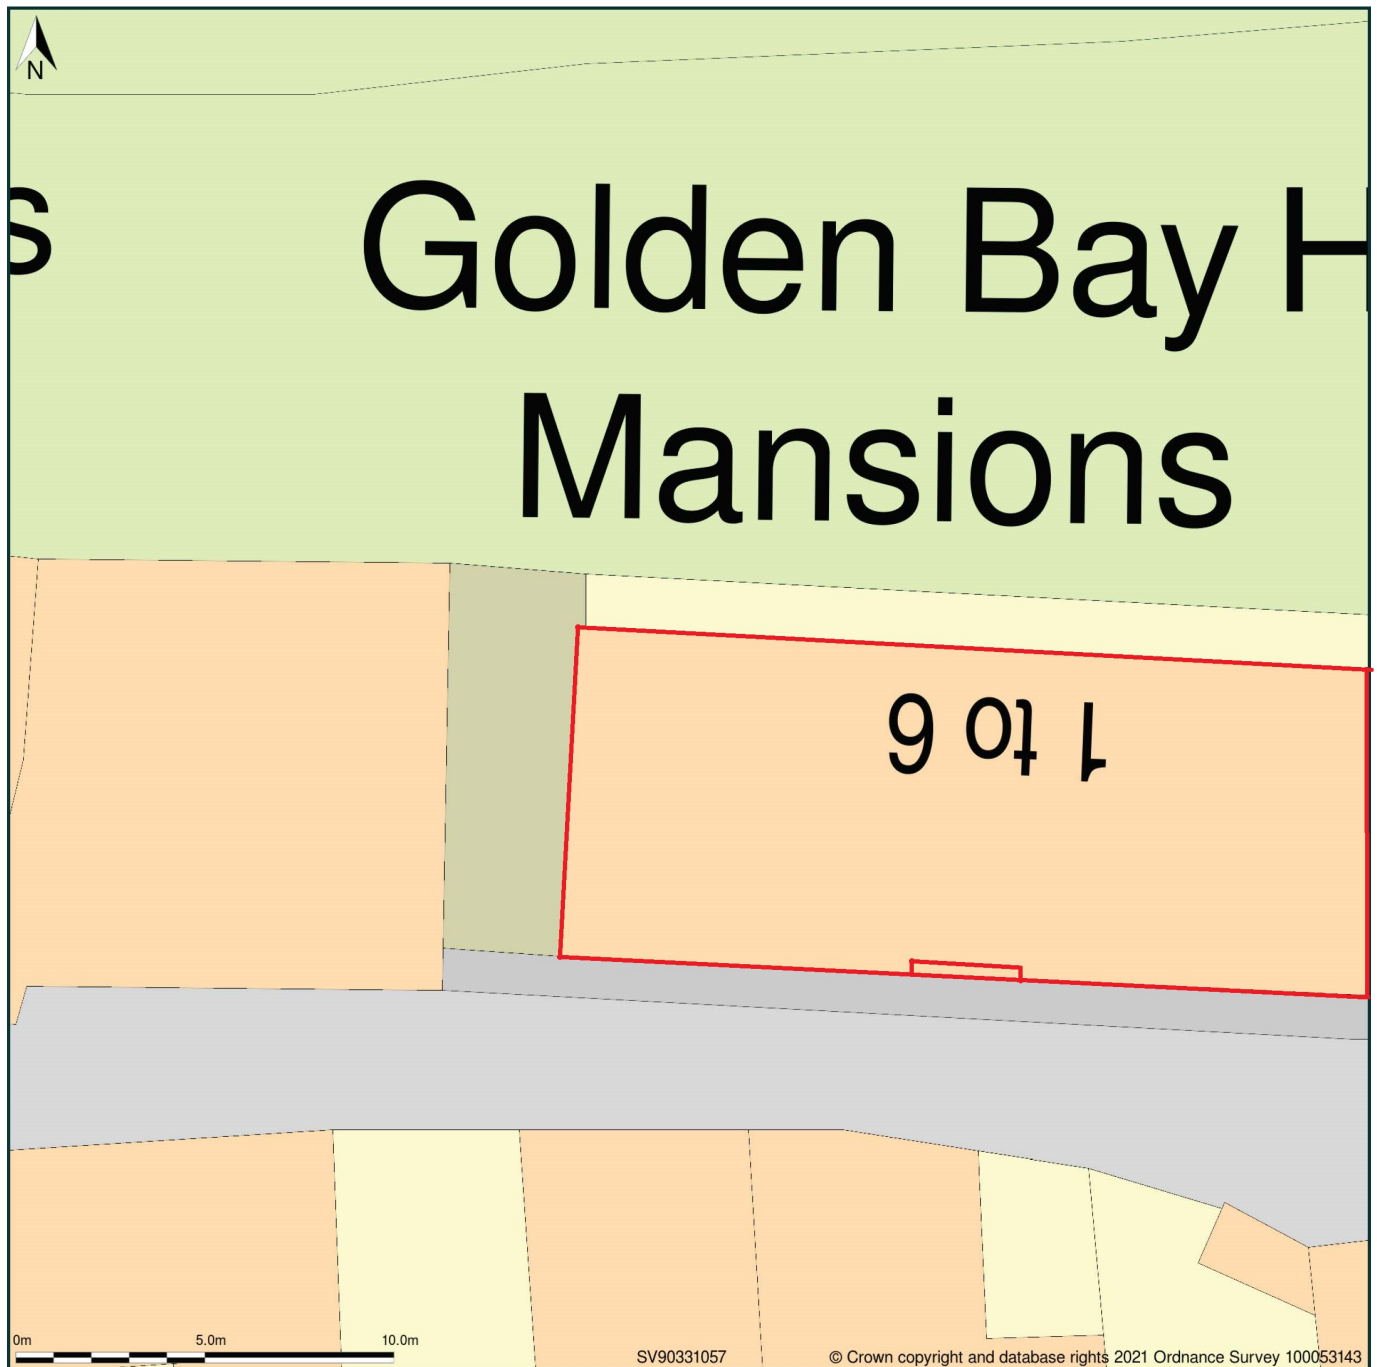

Golden Bay Mansions, The Thorofare, Hugh Town, St Mary s, Isles Of Scilly, TR21 0LN

Block Plan shows area bounded by: 90319.99, 10556.02 90355.99, 10592.02 (at a scale of 1:200), OSGridRef: SV90331057. The representation of a road, track or path is no evidence of a right of way. The representation of features as lines is no evidence of a property boundary.

Produced on 2nd Mar 2021 from the Ordnance Survey National Geographic Database and incorporating surveyed revision available at this date. Reproduction in whole or part is prohibited without the prior permission of Ordnance Survey. © Crown copyright 2021. Supplied by www.buyaplan.co.uk a licensed Ordnance Survey partner (100053143). Unique plan reference: #00605994-B59FAF