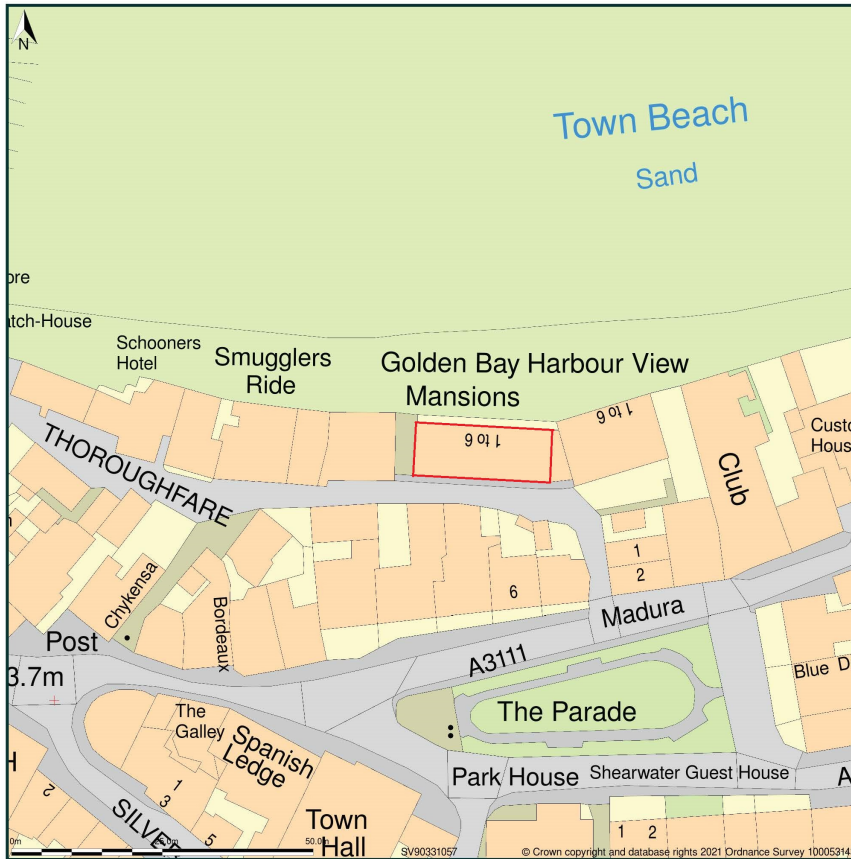

Golden Bay Mansions, The Thorofare, Hugh Town, St Mary s, Isles Of Scilly, TR21 0LN

Site Plan shows area bounded by: 90267.28, 10503.35 90408.7, 10644.77 (at a scale of 1:1250), OSGridRef: SV90331057. The representation of a road, track or path is no evidence of a right of way. The representation of features as lines is no evidence of a property boundary.

Produced on 2nd Mar 2021 from the Ordnance Survey National Geographic Database and incorporating surveyed revision available at this date. Reproduction in whole or part is prohibited without the prior permission of Ordnance Survey. © Crown copyright 2021. Supplied by www.buyaplan.co.uk a licensed Ordnance Survey partner (100053143). Unique plan reference: #00605995-B08795