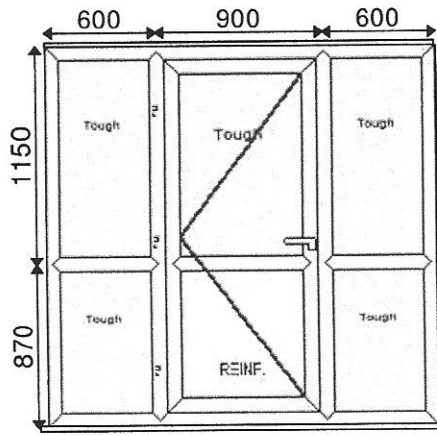

Job Confirmation - Viewed Outside

Peter Green

Quote No: QV032849

Ref: Golden Bay

Date Printed: 25 February 2021 08:38

System 32TRADE
Group Optima Casement White
Outer Frame 70mm Outer
Casement Sash Casement
Transom/Mullion 84mm - 84mm - 120mm
Cill 85mm Cill
Reinforcement White.
Main Handles Locking White
Main Hinges Standard
Main Lock Yale Shootbolt
Drainage BASE
Finish1 Chamfered Optima
Finish2 White PVCu
Bead 28mm QC Bead White
Bead 28mm Default Bead
Gasket N/A
Glass Type 4-20-4 O/CS Warm Edge Black Cotswold Argon
Glass Type 4-20-4 OT/CST Warm Edge Black Cotswold Argon

1 - 2110w x 1920h (Basic Frame Size)
1 - 2110w x 1950h, 30mm Cill
Viewed Outside
Style No: 193

Window No: 1 of 2
Location: W 1

Cill:
 85mm Cill White (2210mm)
 85mm Cill End Caps White (0mm)

Qty	Description
1	621x 893 4-20-4 O/CS Warm Edge Black Cotswold Argon
1	558x 801 4-20-4 O/CS Warm Edge Black Cotswold Argon
1	621x 893 4-20-4 O/CS Warm Edge Black Cotswold Argon
1	621x 863 4-20-4 OT/CST Warm Edge Black Cotswold Argon
1	650x 863 4-20-4 OT/CST Warm Edge Black Cotswold Argon
1	621x 863 4-20-4 OT/CST Warm Edge Black Cotswold Argon

1 - 2100w x 2020h (Basic Frame Size)
1 - 2100w x 2070h, 30mm Cill
Viewed Outside
Style No: 505

Window No: 2 of 2
Location: W 2

Cill:
 85mm Cill White (2200mm)
 85mm Cill End Caps White (0mm)

Qty	Description
1	518x1068 4-20-4 OT/CST Warm Edge Black Cotswold Argon
1	682x 986 4-20-4 OT/CST Warm Edge Black Cotswold Argon
1	682x 706 28mm Flat Panel White Reinforced
1	518x1068 4-20-4 OT/CST Warm Edge Black Cotswold Argon
1	518x 788 4-20-4 OT/CST Warm Edge Black Cotswold Argon
1	518x 788 4-20-4 OT/CST Warm Edge Black Cotswold Argon