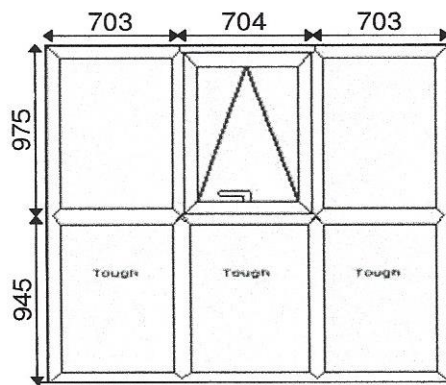

Job Confirmation - Viewed Outside

Peter Green

Quote No: QV032849

Ref: Golden Bay

Date Printed: 25 February 2021 08:38

System 32TRADE
Group Optima Casement White
Outer Frame 70mm Outer
Casement Sash Casement
Transom/Mullion 84mm - 84mm - 120mm
Cill 85mm Cill
Reinforcement White.
Main Handles Locking White
Main Hinges Standard
Main Lock Yale Shootbolt
Drainage BASE
Finish1 Chamfered Optima
Finish2 White PVCu
Bead 28mm QC Bead White
Bead 28mm Default Bead
Gasket N/A
Glass Type 4-20-4 O/CS Warm Edge Black Cotswold Argon
Glass Type 4-20-4 OT/CST Warm Edge Black Cotswold Argon

1 - 2110w x 1920h (Basic Frame Size)
1 - 2110w x 1950h, 30mm Cill
Viewed Outside
Style No: 193

Window No: 1 of 2
Location: W 1

Cill:
 85mm Cill White (2210mm)
 85mm Cill End Caps White (0mm)

Qty	Description
1	621x 893 4-20-4 O/CS Warm Edge Black Cotswold Argon
1	558x 801 4-20-4 O/CS Warm Edge Black Cotswold Argon
1	621x 893 4-20-4 O/CS Warm Edge Black Cotswold Argon
1	621x 863 4-20-4 OT/CST Warm Edge Black Cotswold Argon
1	650x 863 4-20-4 OT/CST Warm Edge Black Cotswold Argon
1	621x 863 4-20-4 OT/CST Warm Edge Black Cotswold Argon

1 - 2100w x 2020h (Basic Frame Size)
1 - 2100w x 2070h, 30mm Cill
Viewed Outside
Style No: 505

Window No: 2 of 2
Location: W 2

Cill:
 85mm Cill White (2200mm)
 85mm Cill End Caps White (0mm)

Qty	Description
1	518x1068 4-20-4 OT/CST Warm Edge Black Cotswold Argon
1	682x 986 4-20-4 OT/CST Warm Edge Black Cotswold Argon
1	682x 706 28mm Flat Panel White Reinforced
1	518x1068 4-20-4 OT/CST Warm Edge Black Cotswold Argon
1	518x 788 4-20-4 OT/CST Warm Edge Black Cotswold Argon
1	518x 788 4-20-4 OT/CST Warm Edge Black Cotswold Argon