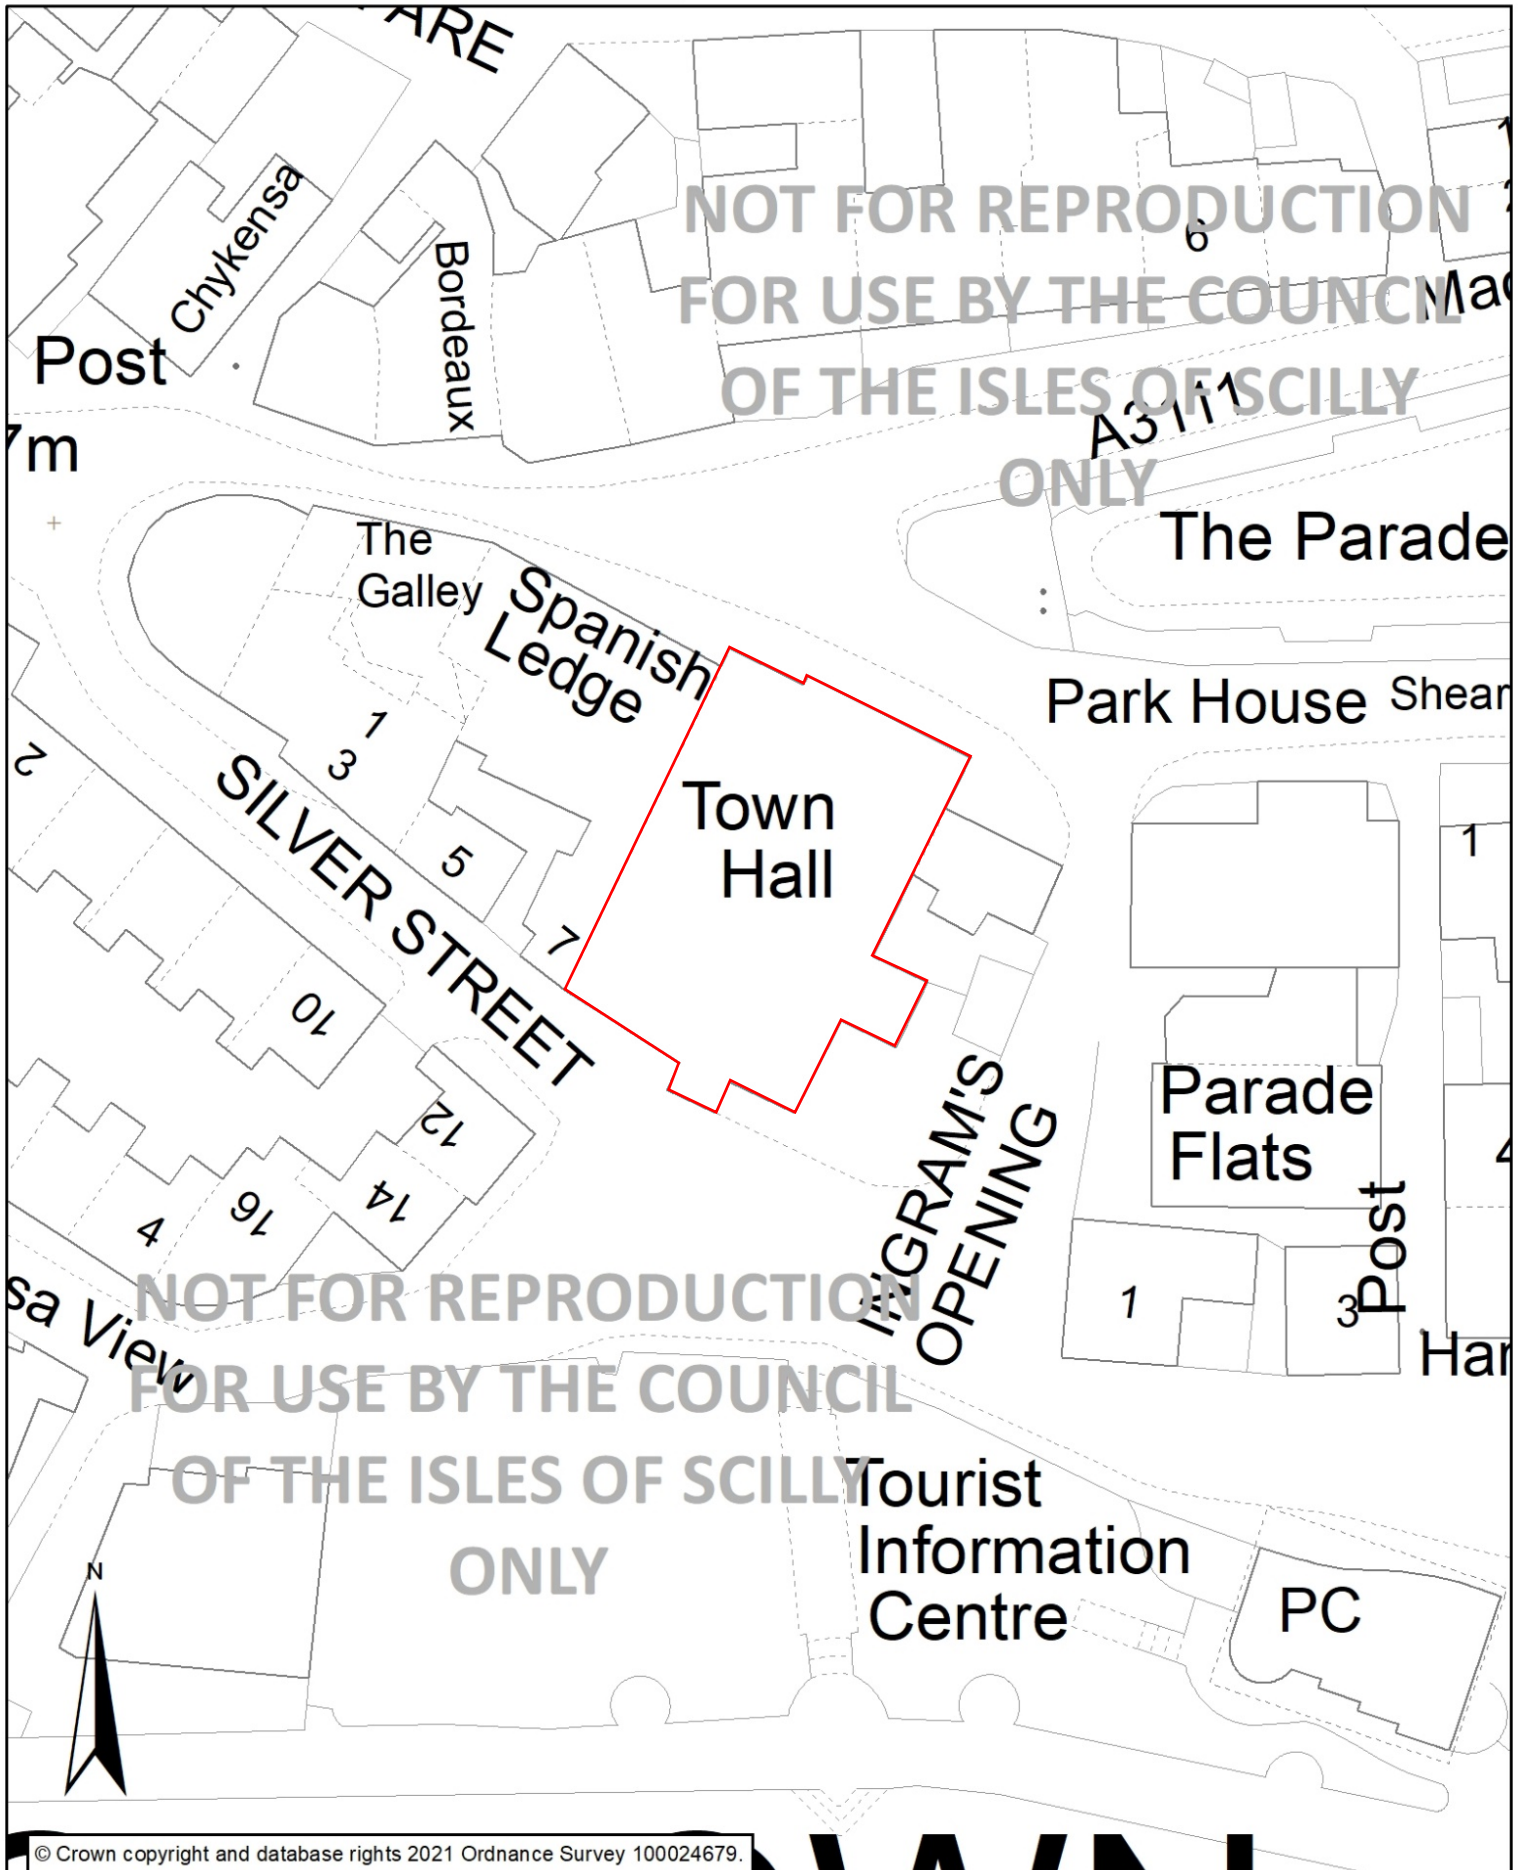

**Town Hall, The Parade, St Mary's, Isles of Scilly, TR21 0LW**

**BLOCK PLAN - THCOU02 RevA**

1:500 @A4

0 2.5 5 10 15 20 25 Meters

For use and reproduction by the Council of the Isles of Scilly only.

Council of the Isles of Scilly, Town Hall, The Parade, St Mary's, Isles of Scilly, TR21 0LW