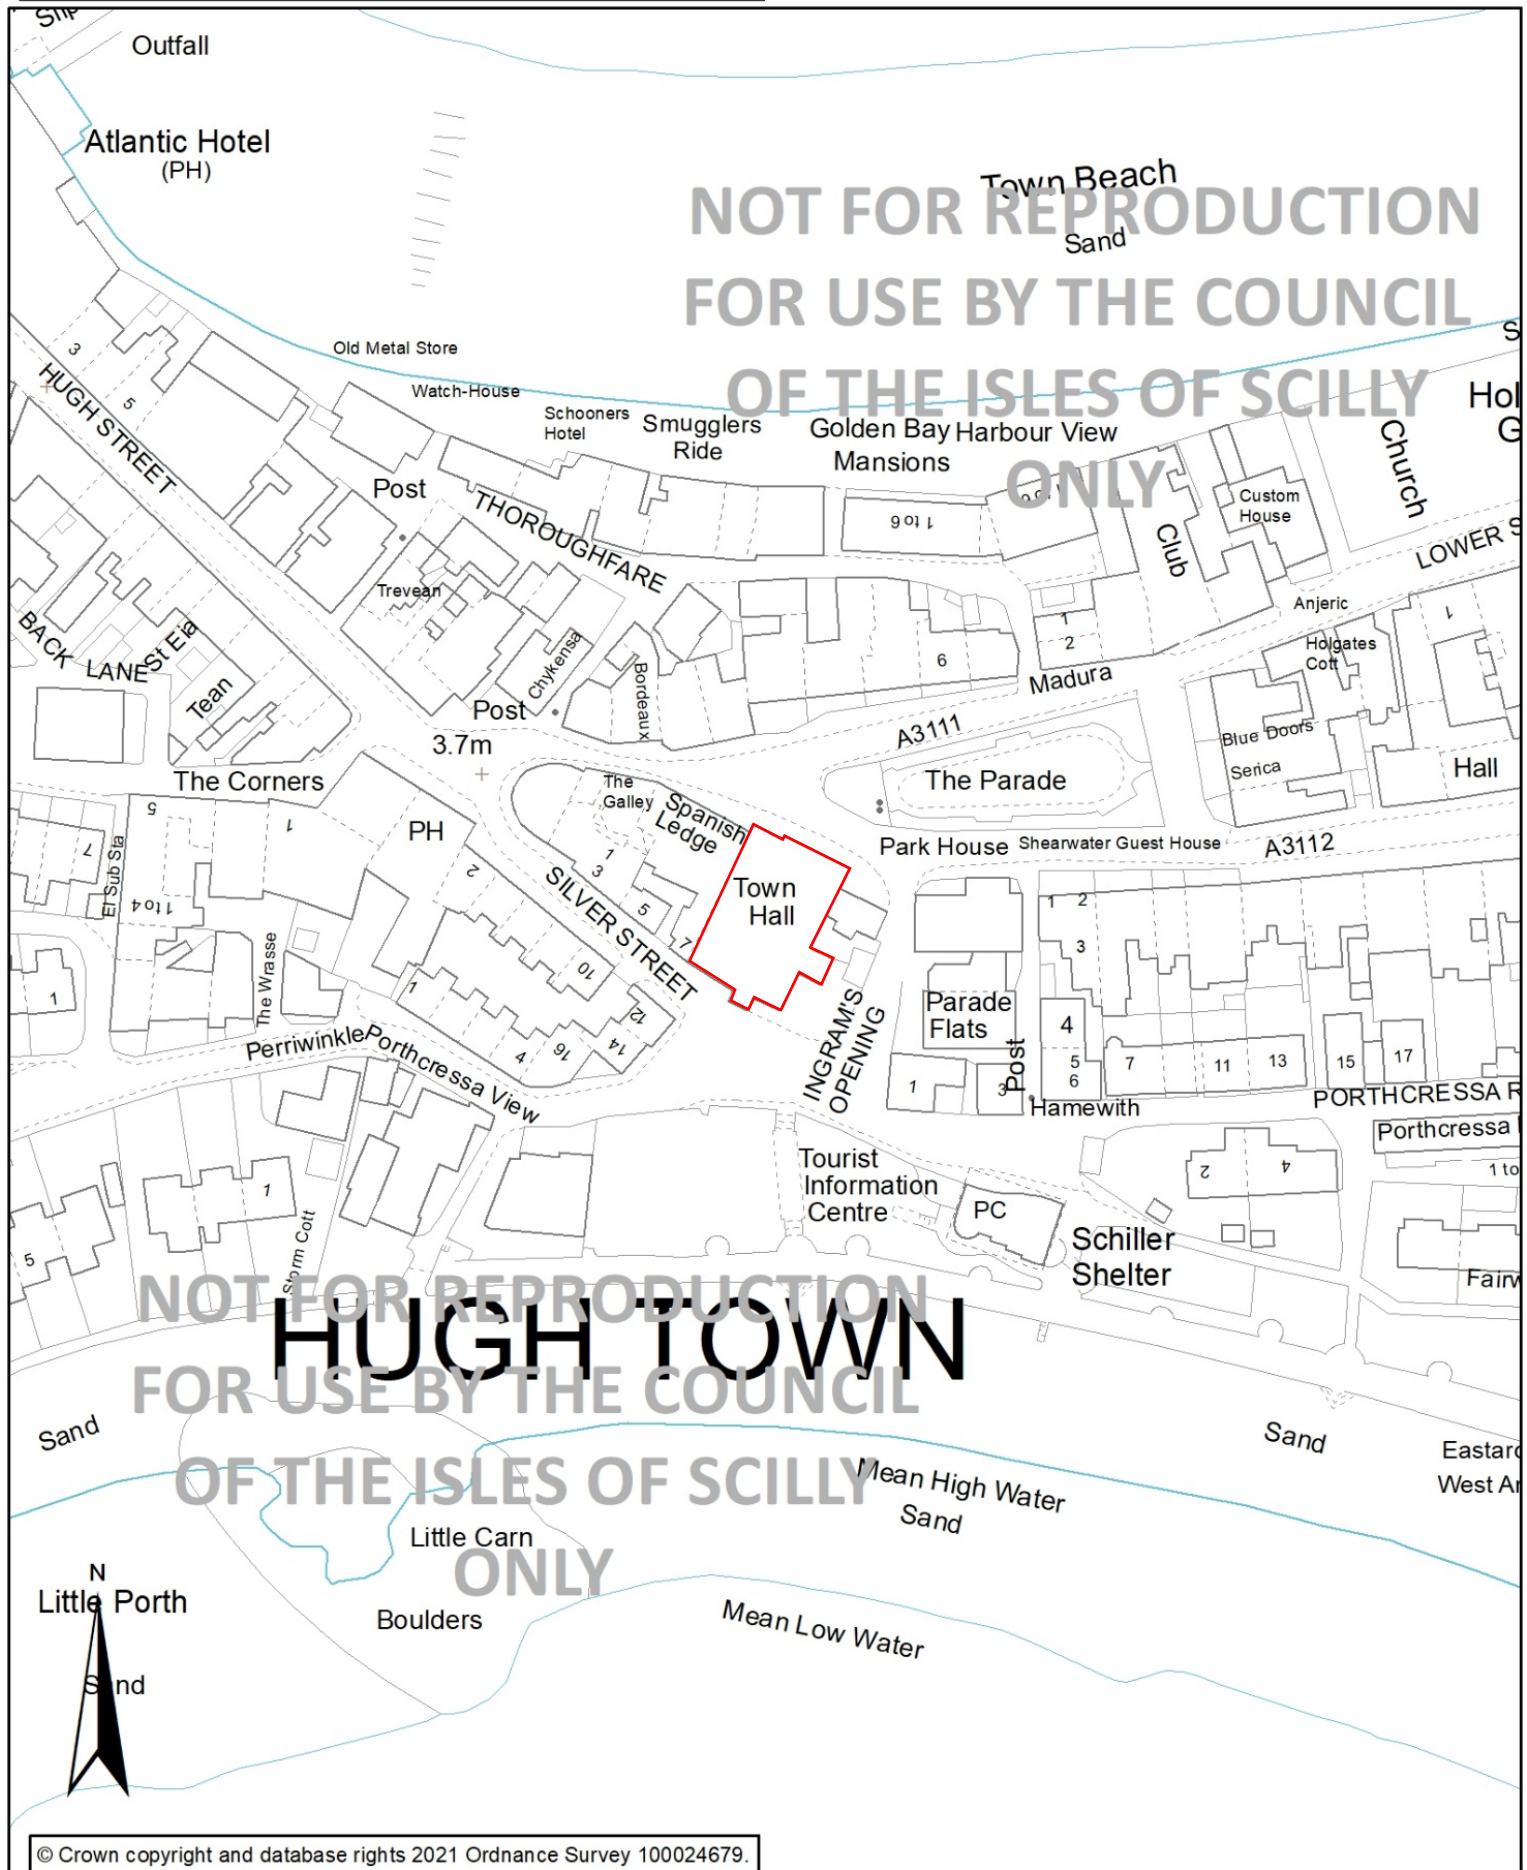

Town Hall, The Parade, St Mary's, Isles of Scilly, TR21 0LW

LOCATION PLAN - THCOU01 RevA

1:1,250 @A4

0 5 10 20 30 40 50 Meters

For use and reproduction by the Council of the Isles of Scilly only.

Council of the Isles of Scilly, Town Hall, The Parade, St Mary's, Isles of Scilly, TR21 0LW