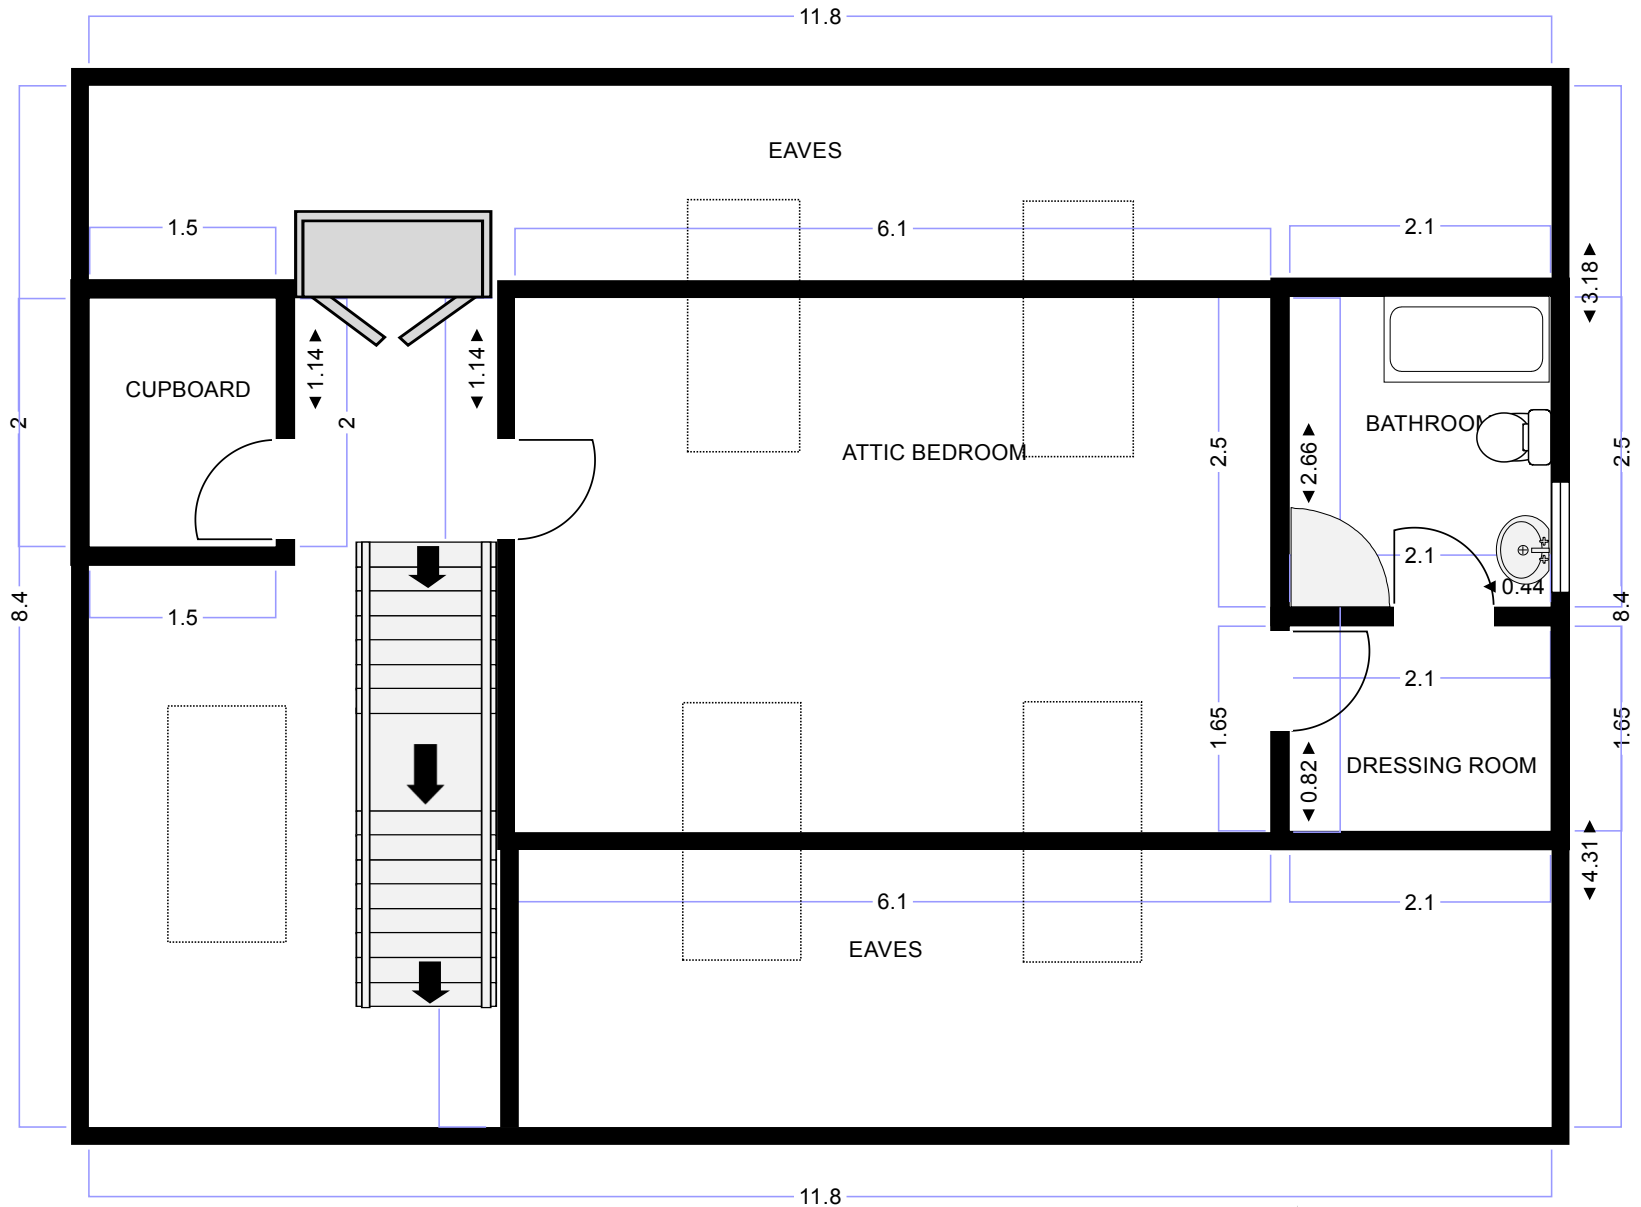

**RECEIVED**  
 By A King at 1:50 pm, May 17, 2021

GROUND FLOOR  
SCALE 1:50

SCALE 1:50  
FIRST FLOOR

SCALE 1:50

SECOND FLOOR