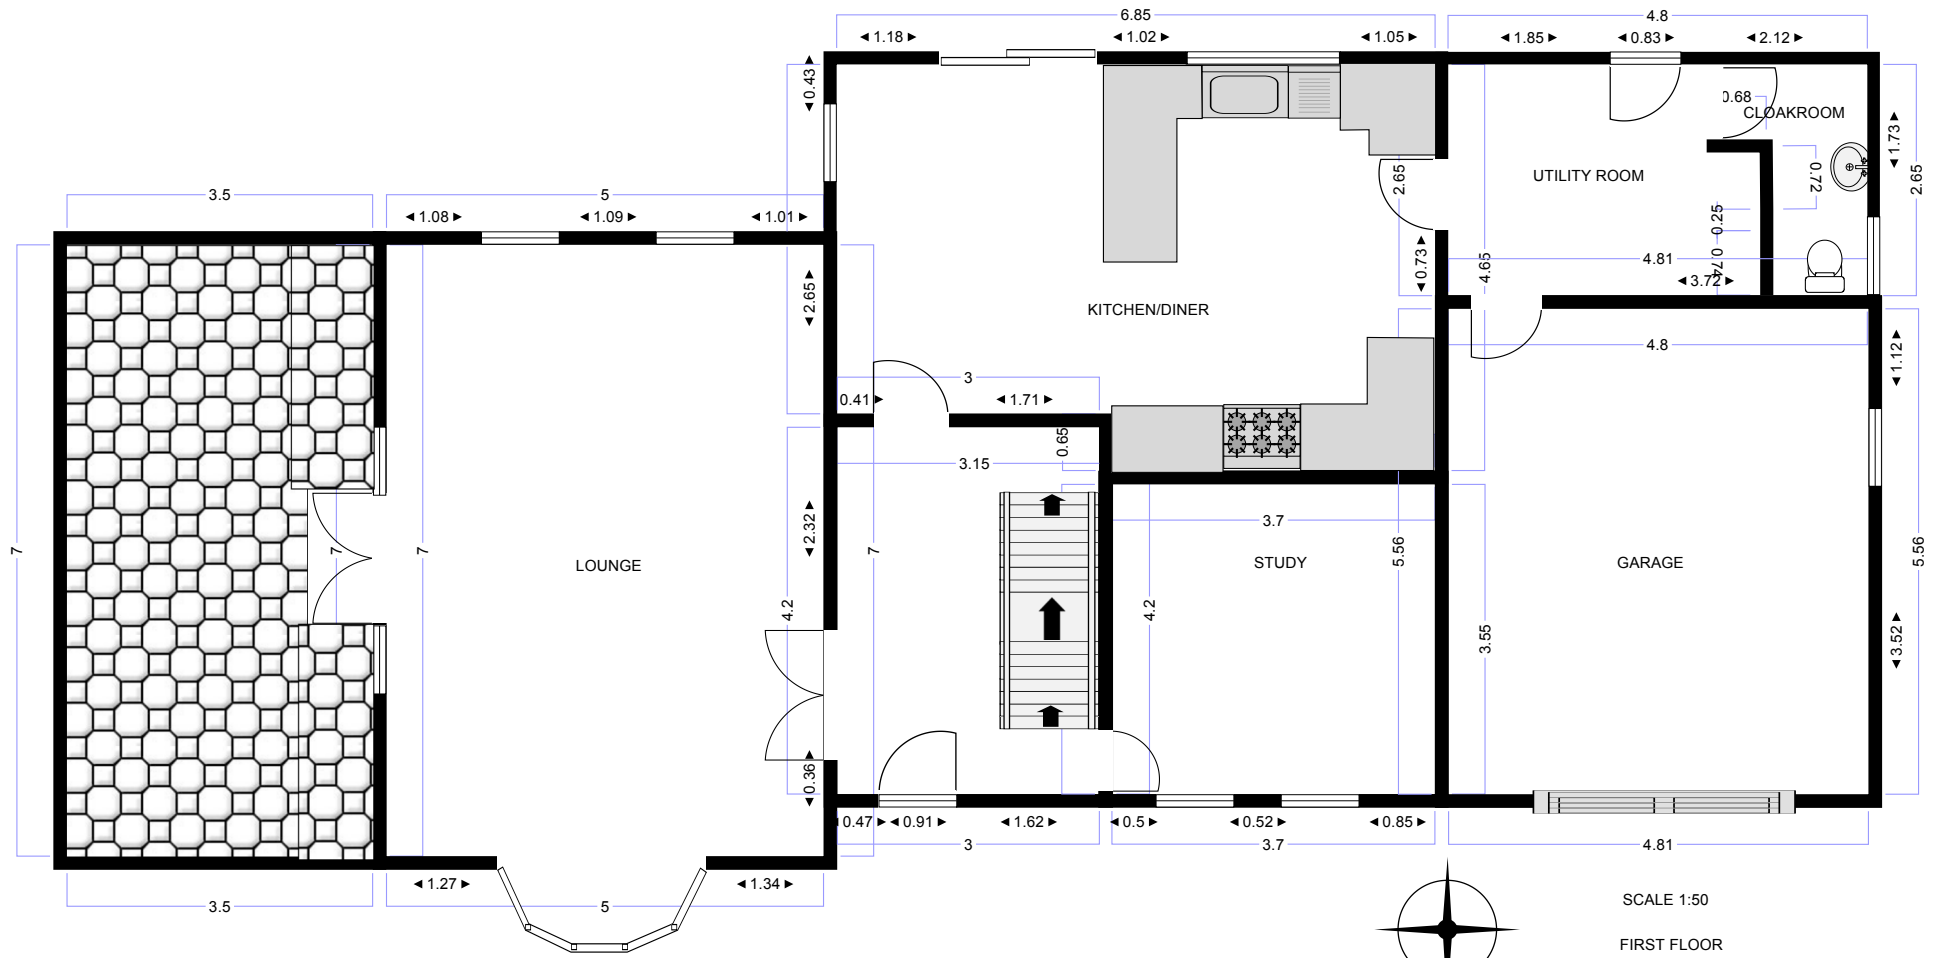

**RECEIVED**  
 By A King at 1:50 pm, May 17, 2021

GROUND FLOOR  
SCALE 1:50

SCALE 1:50  
FIRST FLOOR

SCALE 1:50

SECOND FLOOR