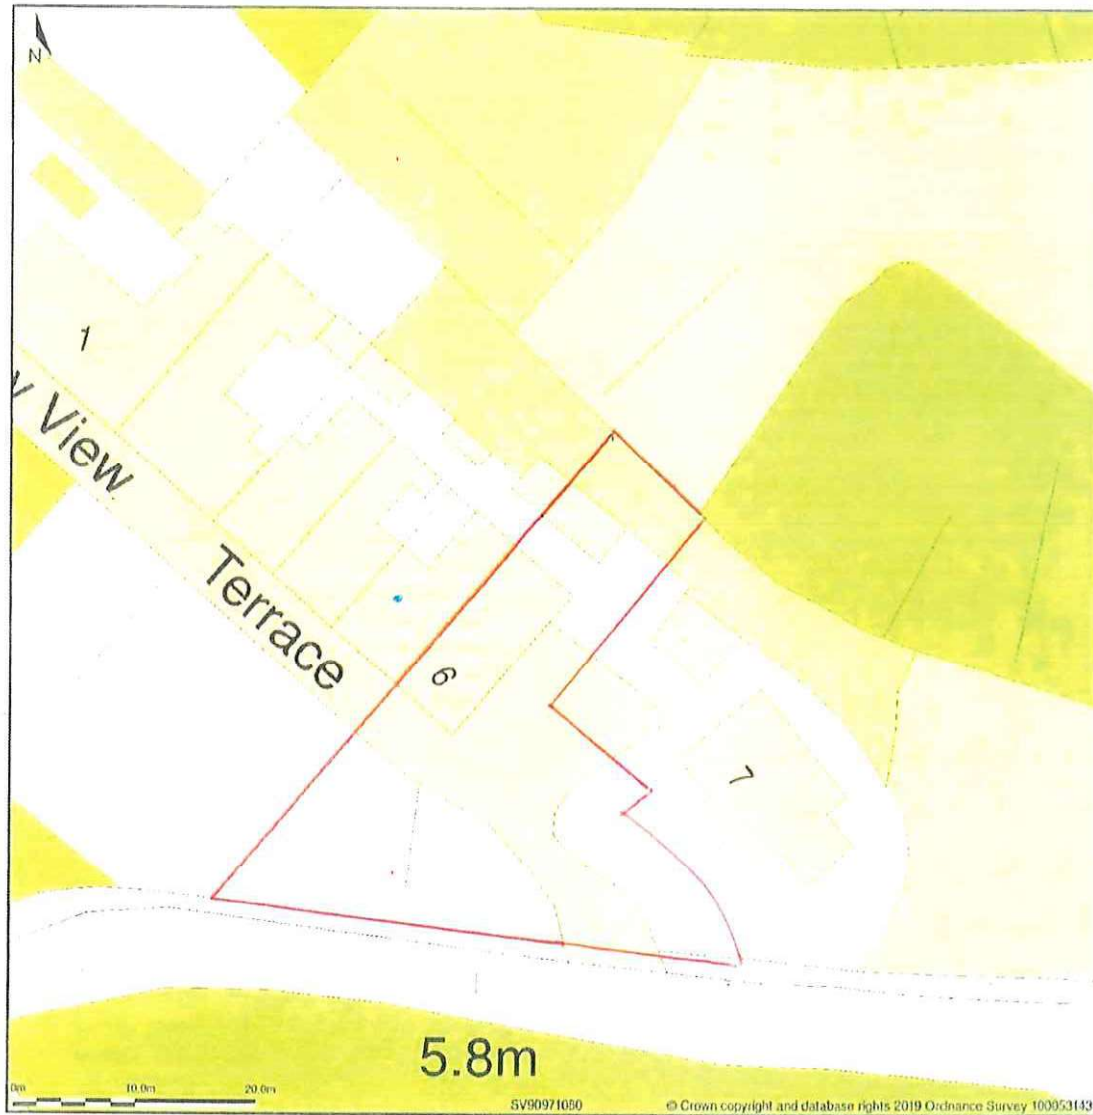

6 Bav View Terrace, Telegraph Road, Porth Mellon, St Mary s, Isles Of Scilly, TR21 0NE

Block Plan shows area bounded by: 90931.23, 10750.41 01021.23, 10848.41 (at a scale of 1:500, OSGridRef: SV009/1080. The representation of a road, track or path is no evidence of a right of way. The representation of features as lines is no evidence of a property boundary.

Produced on 26th Mar 2019 from the Ordnance Survey National Geographic Database and incorporating surveyed revision available at this date. Reproduction in whole or part is prohibited without the prior permission of Ordnance Survey. © Crown copyright 2019. Supplied by www.buyaplan.co.uk a licensed Ordnance Survey partner (100053143) Unique plan reference: #09406455-71C291