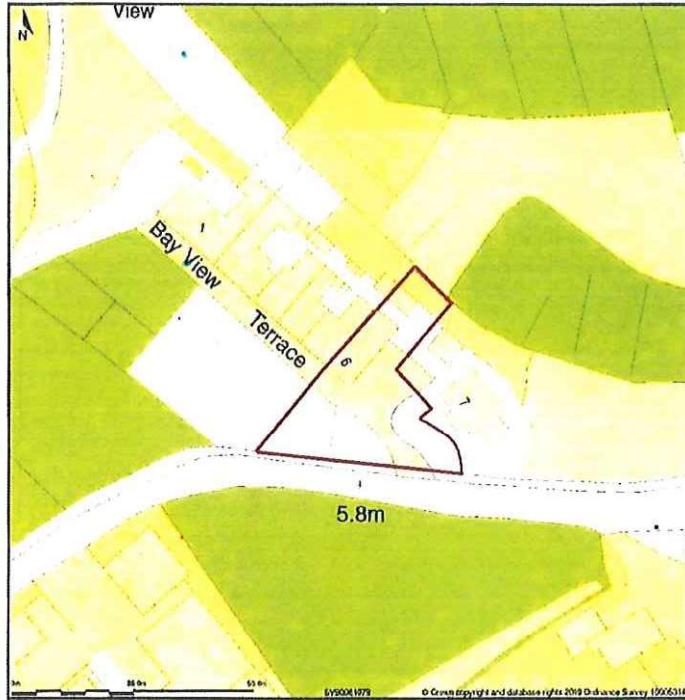

6 Bay View Terrace, Telegraph Road, Porth Mellon, St Mary s. Isles Of Scilly, TR21 0NE

This Plan shows area bounded by: 60897.33, 10725.42 01038.75, 10886.64 (at a scale of 1:1250), OSGridRef: SV90961079. The representation of a road, track or path is no evidence of a right of way. The representation of features as lines is no evidence of a property boundary.

Produced on 26th Mar 2019 from the Ordnance Survey National Geographic Database and incorporating surveyed revision available at this date. Reproduction in whole or part is prohibited without the prior permission of Ordnance Survey. © Crown copyright 2019. Supplied by www.buyaplan.co.uk a licensed Ordnance Survey partner (100053143). Unique plan reference: #00408454-92A00E