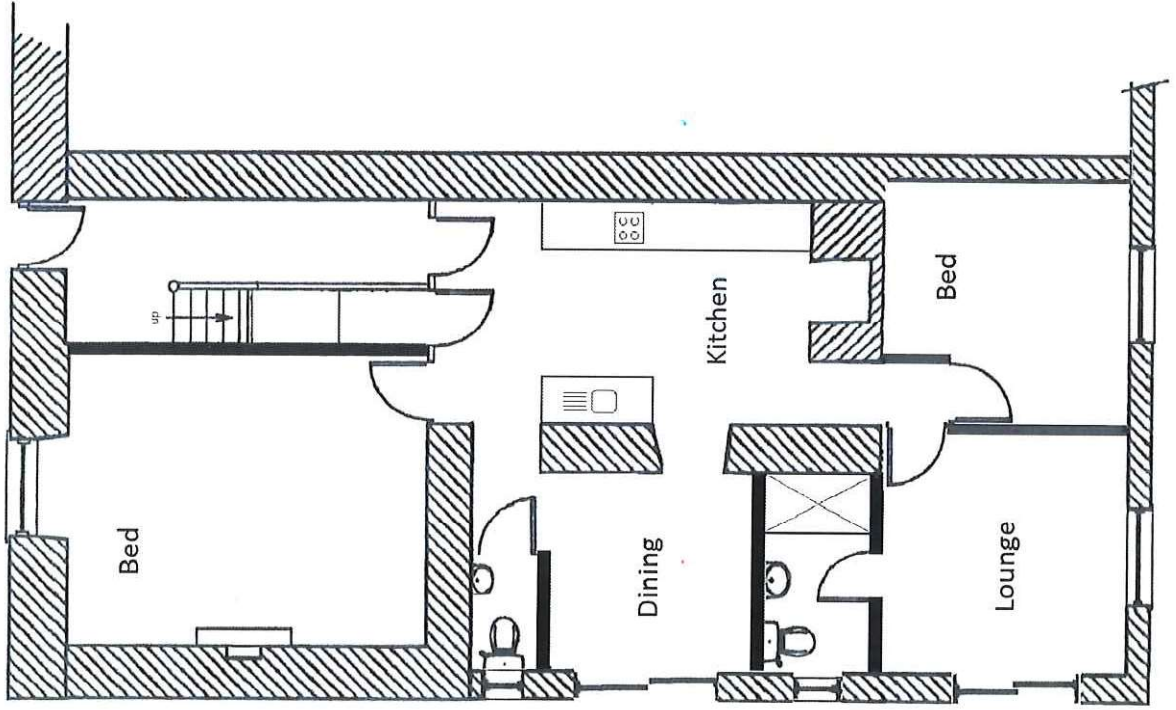

RECEIVED

By Emma Kingwell at 4:09 pm, Aug 11, 2021

6 BAY VIEW TERRACE
PORTHMELLON
ST MARY'S
ISLES OF SCILLY
TR21 0NE

HANNAH BARCLAY

DATE: JULY 2021
SCALE 1:100

PROPOSED FLOOR PLANS

Ground Floor

First Floor