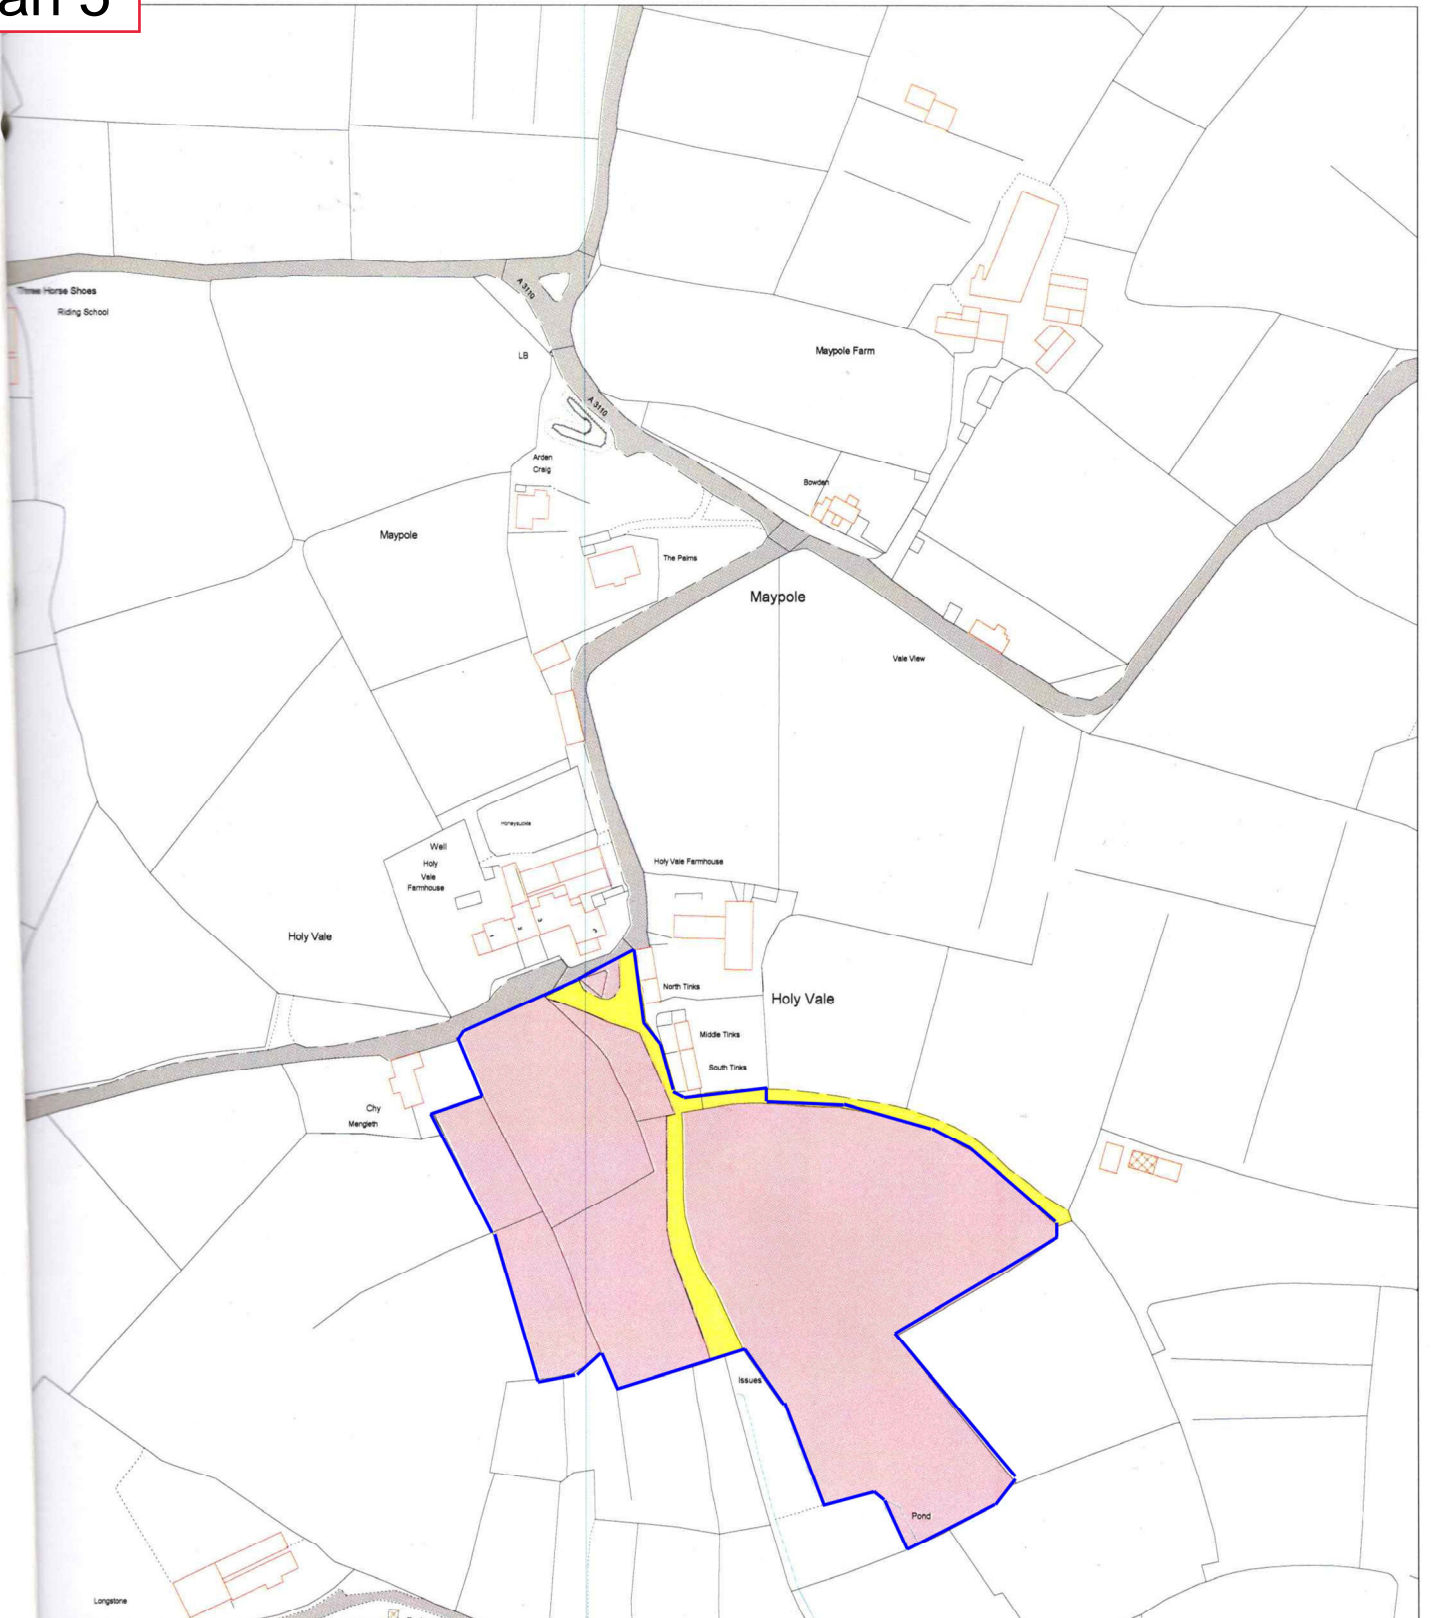

Plan 5

DUCHY of CORNWALL

The Old Rectory, Newton St. Loe, Bath BA2 9BU
Tel: 01225 874194 Fax: 01225 874171

St Mary's
Holy Vale Farm

SCALE: 1:2500   DATE: 15.12.08

MAP FILE REFERENCE:
10/0249/02