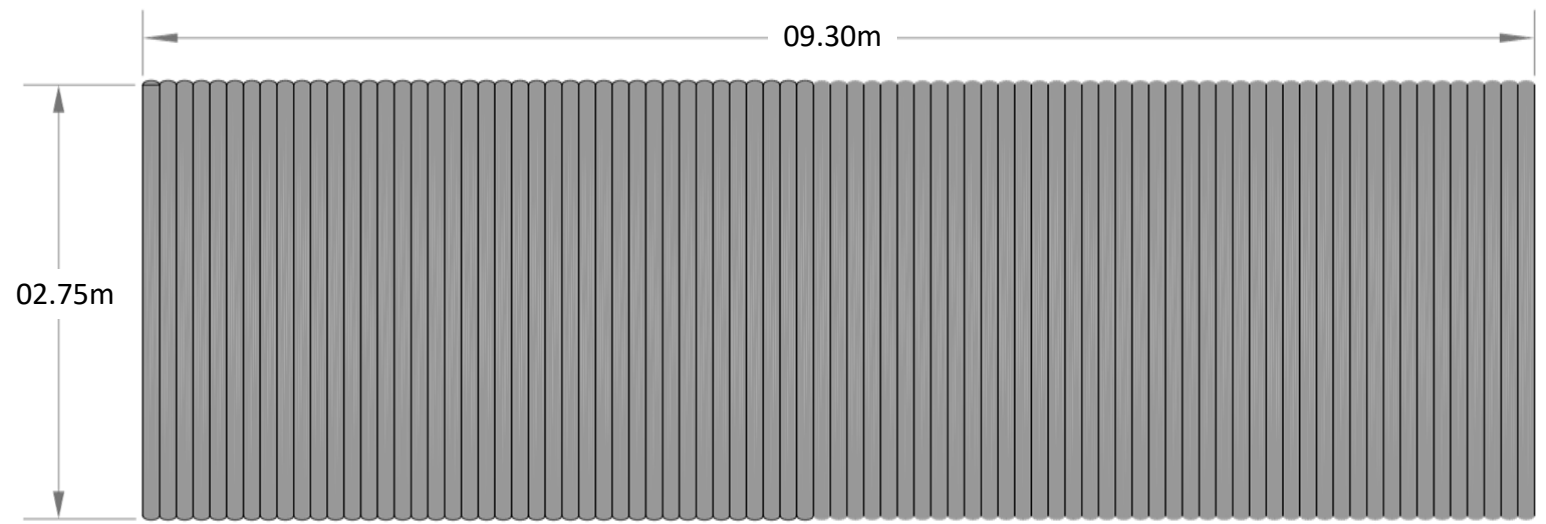

RECEIVED
By A King at 3:59 pm, Sep 15, 2021

Shepherd Hut Lower Town St Martins
Roof Plan Scale 1:50@A3
Drawing Date 18/08/2021