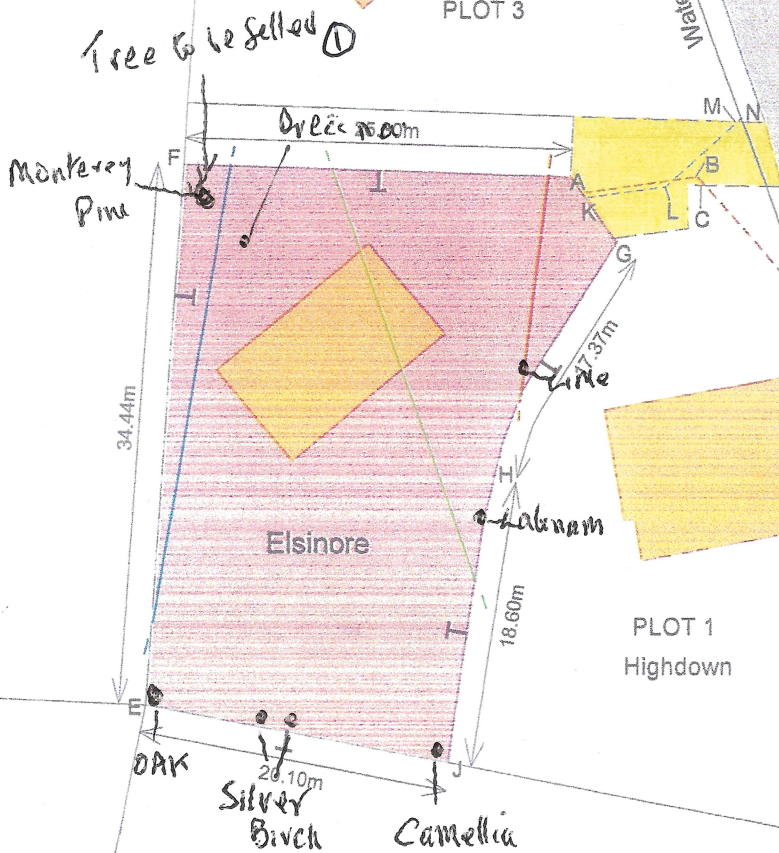

The Garrison

DUCHY of CORNWALL

The Old Rectory, Newton St. Loe, Bath BA2 9BU
Tel: 01225 874194 Fax: 01225 874171

St Mary's Tenancy 679 - Elsinore

SCALE: 1:500 DATE: January 2006

FILE REFERENCE: 10/0374

RECEIVED
By Emma Kingwell at 11:38 am, Sep 24, 2021