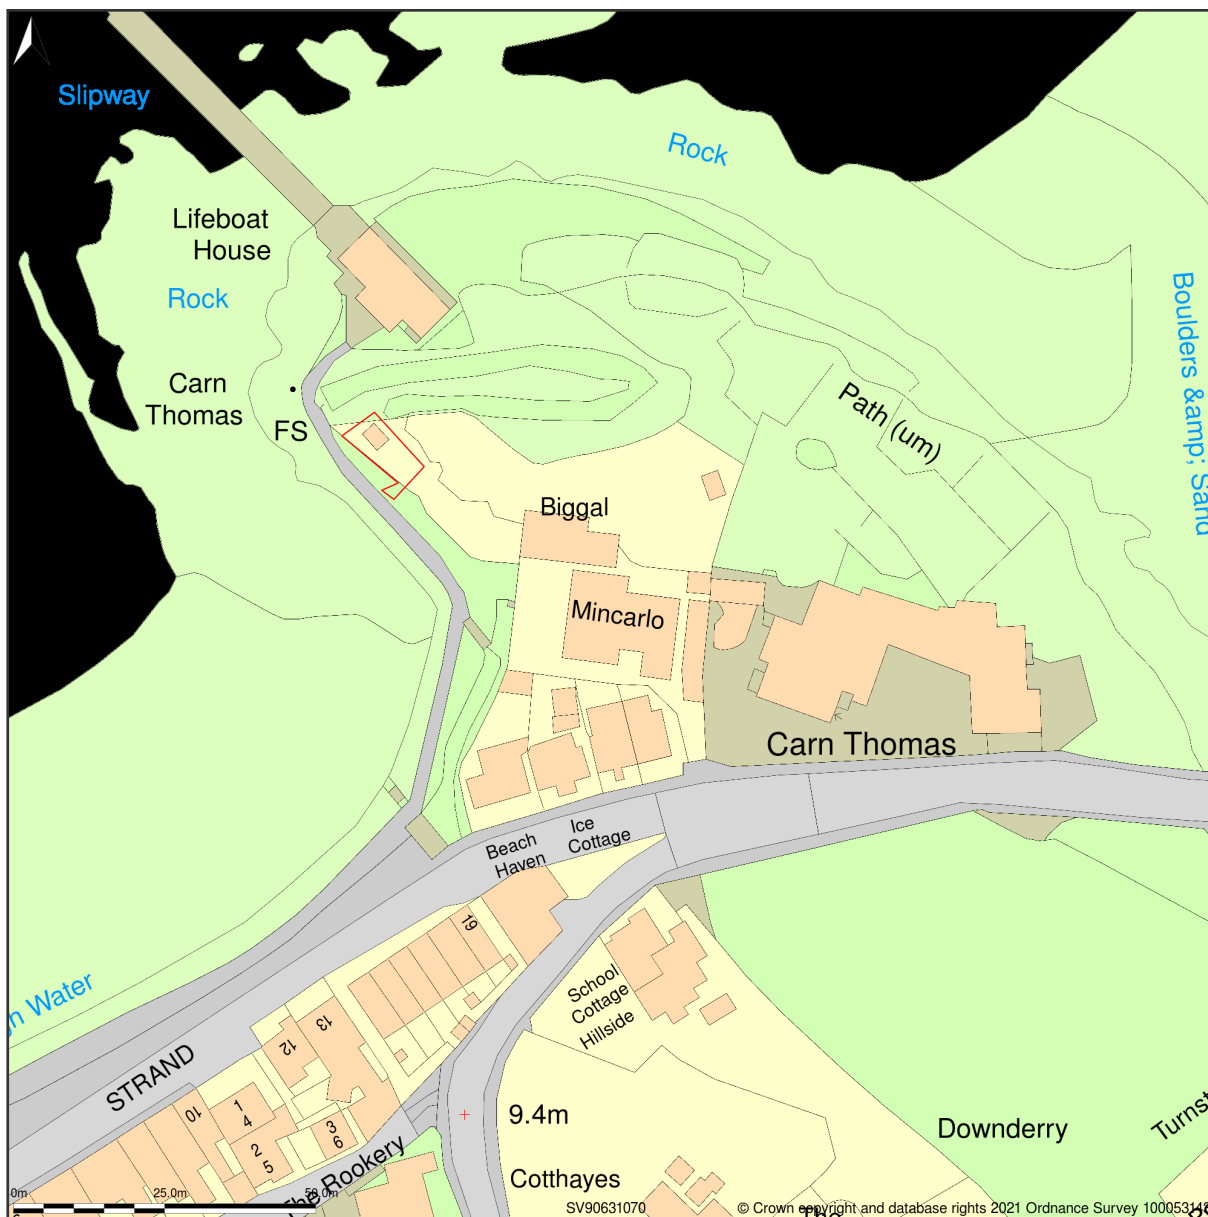

Mincarlo, Carn Thomas, Hugh Town, St Mary s, Isles Of Scilly, TR21 0PT

Site Plan shows area bounded by: 90535.15, 10608.98 90735.15, 10808.98 (at a scale of 1:1250), OSGridRef: SV90631070. The representation of a road, track or path is no evidence of a right of way. The representation of features as lines is no evidence of a property boundary.

Produced on 1st Oct 2021 from the Ordnance Survey National Geographic Database and incorporating surveyed revision available at this date. Reproduction in whole or part is prohibited without the prior permission of Ordnance Survey. © Crown copyright 2021. Supplied by www.buyaplan.co.uk a licensed Ordnance Survey partner (100053143). Unique plan reference: #00672671-BB11CC