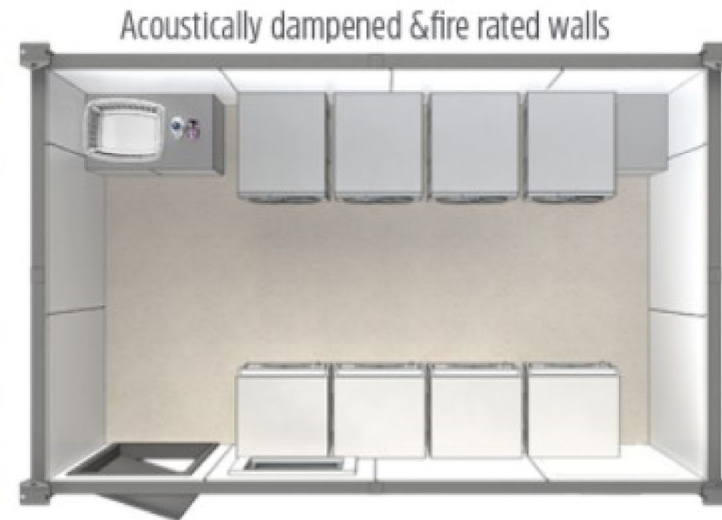

**RECEIVED**

By Lisa Walton at 3:32 pm, Oct 28, 2021

<p>HYGIENIC</p> <p><b>Easy to clean</b></p> <p>All interior and exterior surfaces are tough, durable &amp; wipe clean.</p>	<p>COIN OPERATED</p> <p><b>Washers + Dryers</b></p> <p>A++ energy rating. Commercial, separate washers and dryers.</p>	<p><b>Ecosmart technology</b></p> <p>Intelligent, efficient operation.</p>	 <p>Plug and play</p>	 <p>W 3048 L 4772 H 2486</p> <p>Dimensions (mm)</p>
--	--	--	--	--