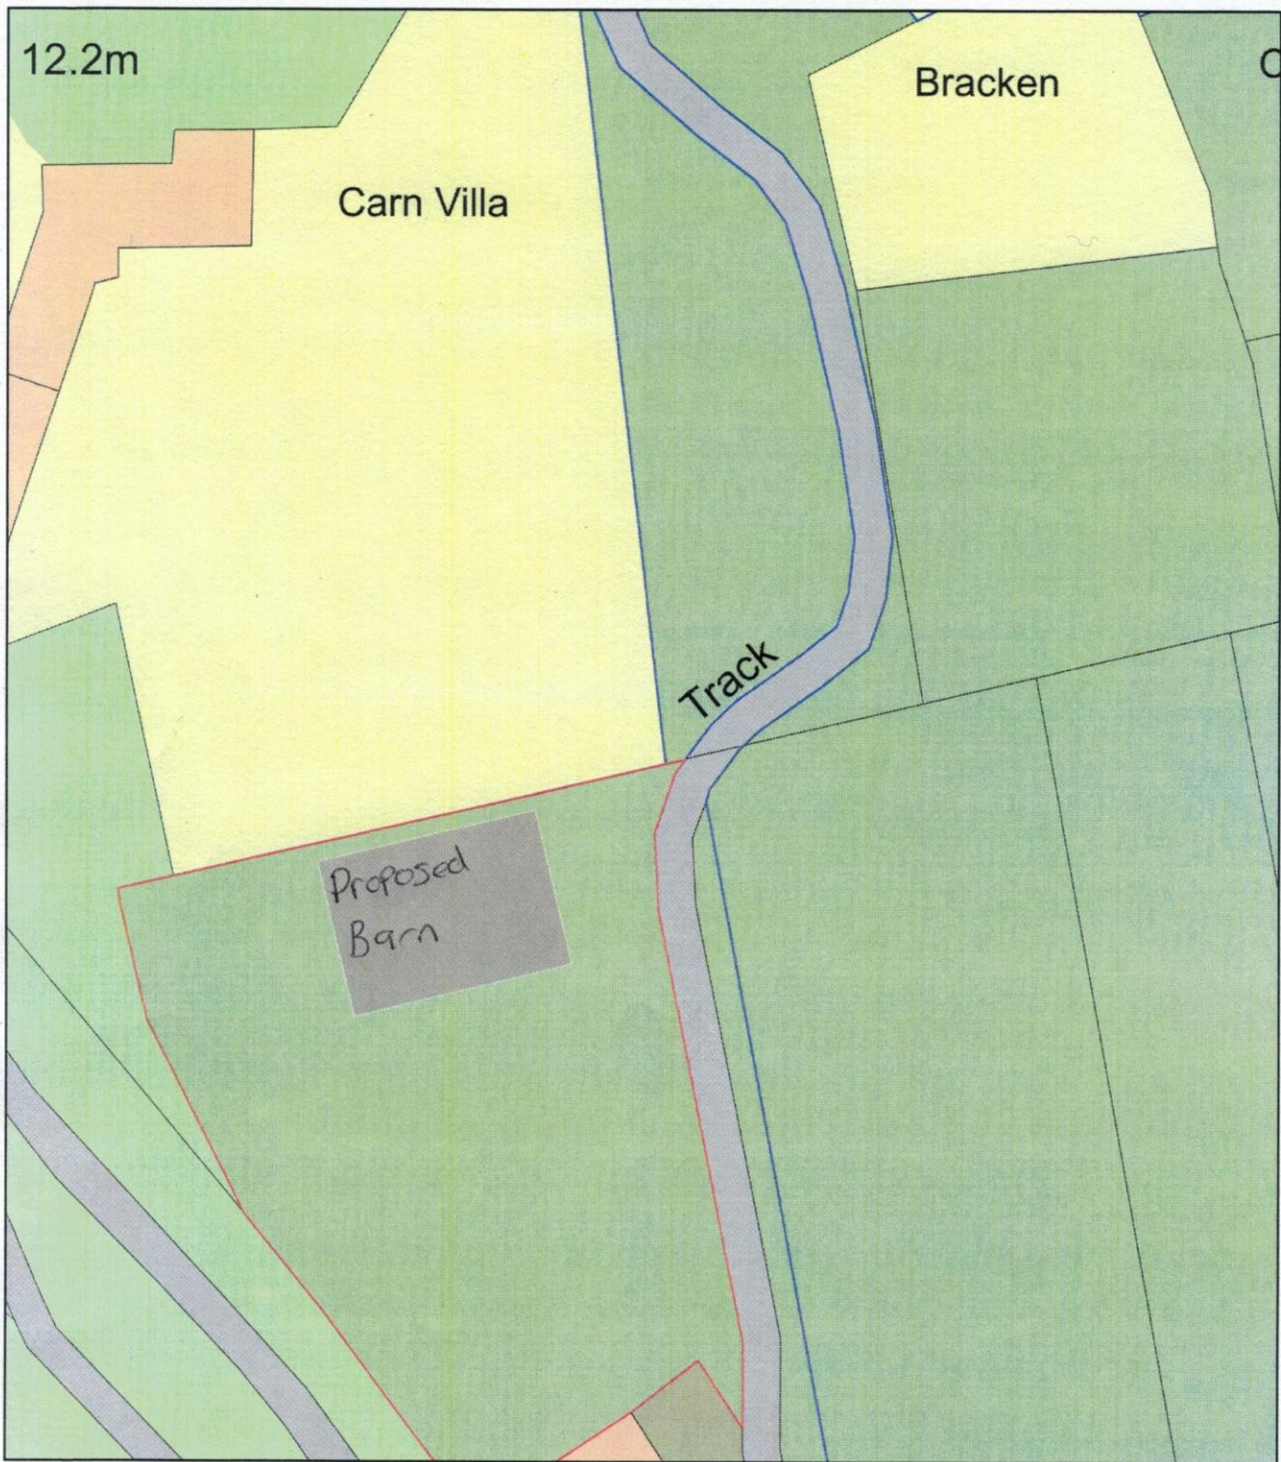

Hillside Farm, Bryher, Proposed New Barn

Plan Produced for: Graham Eggins

Date Produced: 05 Dec 2021

Plan Reference Number: TQRQM21339100057459

Scale: 1:500 @ A4

RECEIVED

By Olivia.Rickman at 9:45 am, Dec 07, 2021