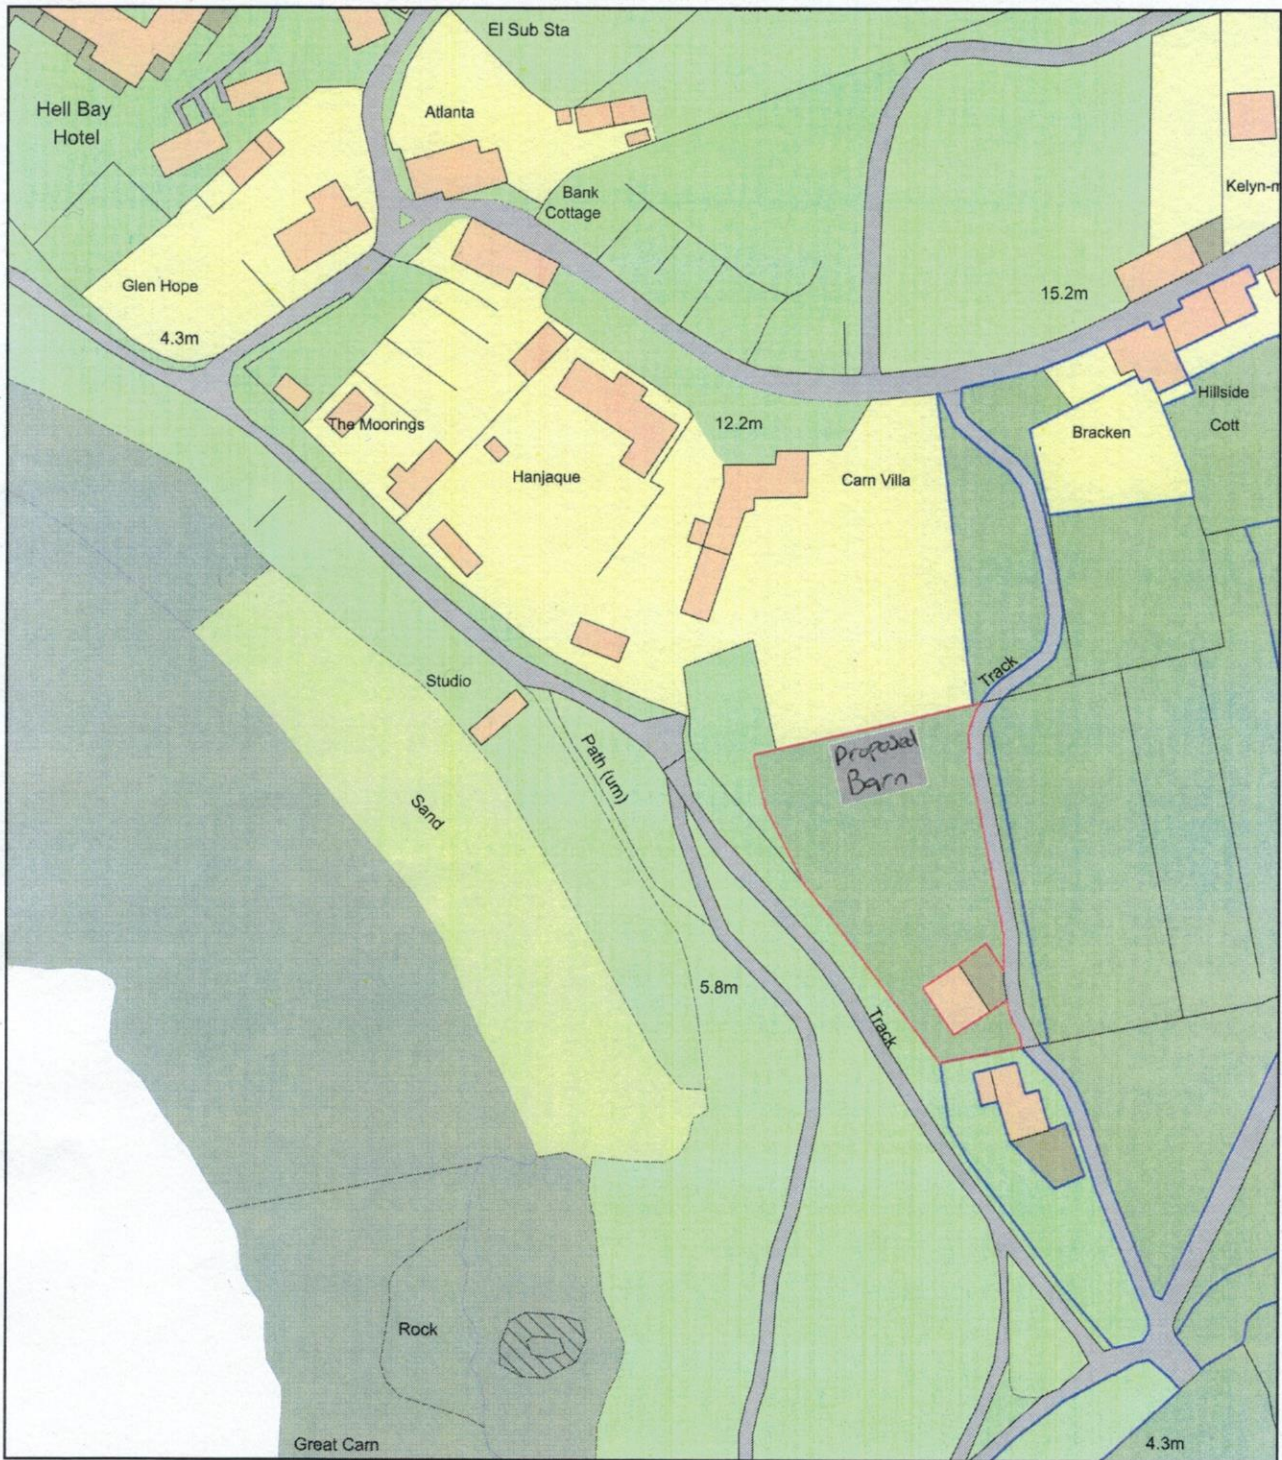

# Hillside Farm, Bryher, Proposed New Barn

Plan Produced for: Graham Eggins

Date Produced: 05 Dec 2021

Plan Reference Number: TQRQM21339094737170

Scale: 1:1250 @ A4

**RECEIVED**

By Olivia.Rickman at 9:42 am, Dec 07, 2021