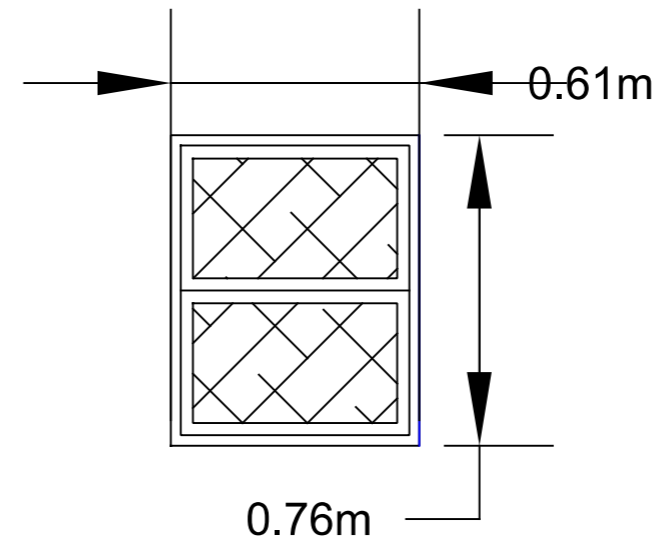

RECEIVED

By Olivia.Rickman at 4:45 pm, Dec 02, 2021

32" Wheels

Scale:	1:20 @ A3
Drawing Date:	21/11/2021
Drawing Name:	Shepherds Hut Fittings
Site:	Land adj. to Connemara Chalets