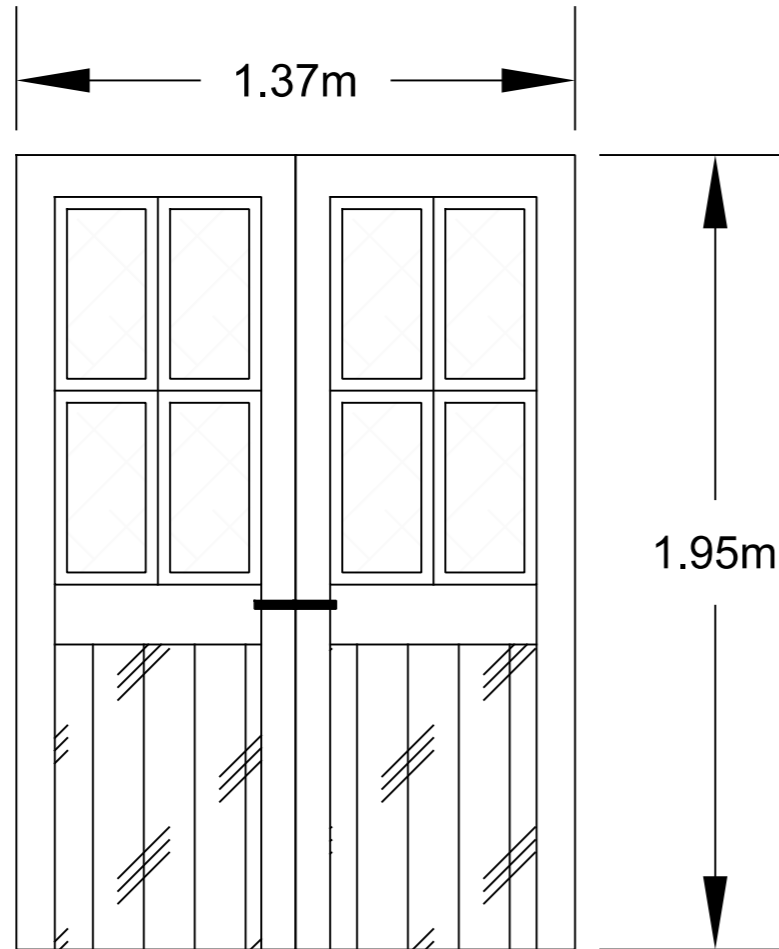

RECEIVED

By Olivia.Rickman at 4:45 pm, Dec 02, 2021

32" Wheels

Scale:	1:20 @ A3
Drawing Date:	21/11/2021
Drawing Name:	Shepherds Hut Fittings
Site:	Land adj. to Connemara Chalets