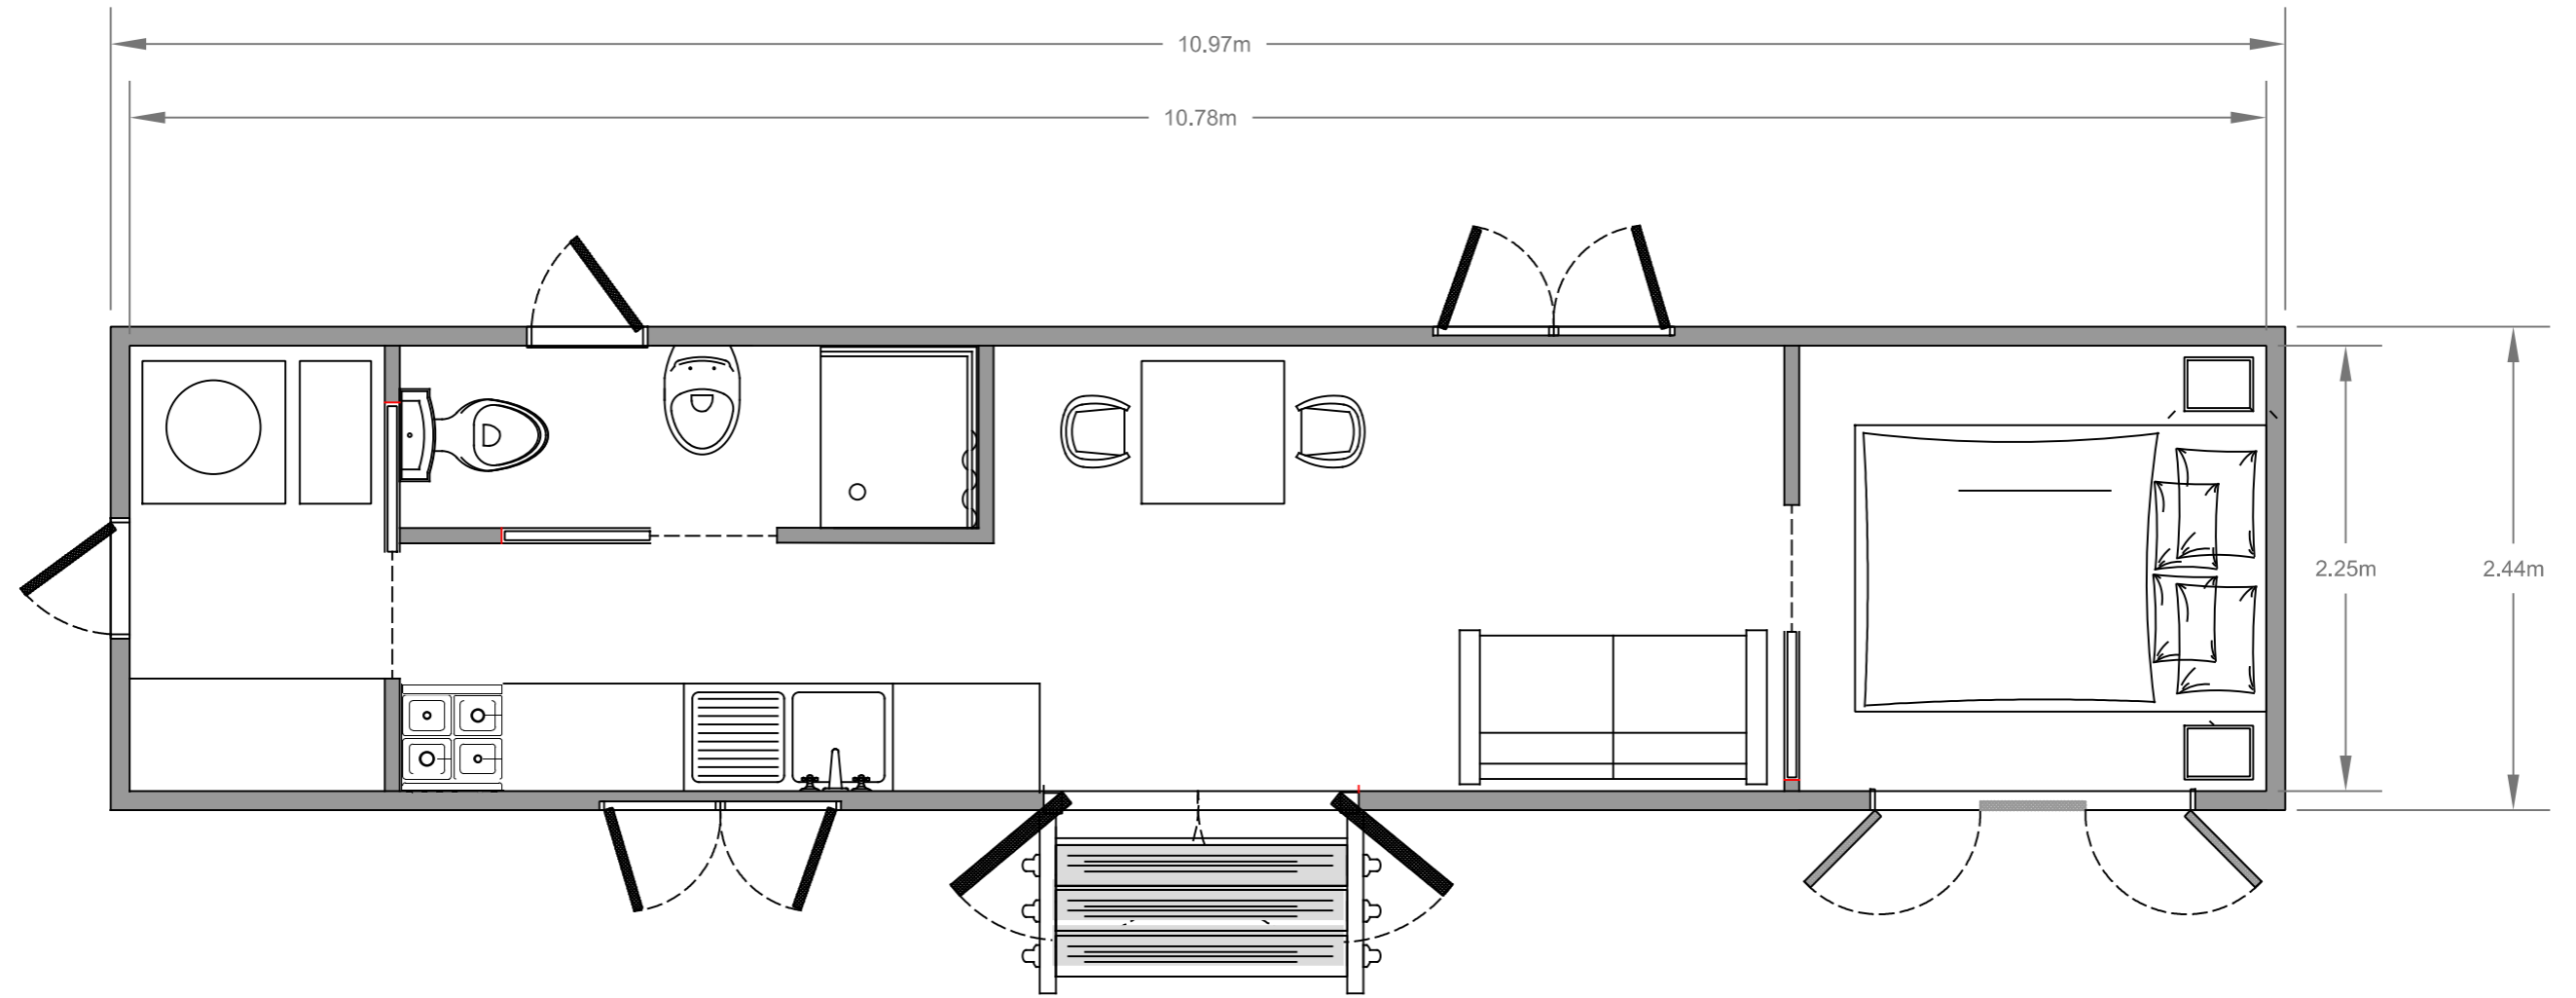

RECEIVED

By Olivia.Rickman at 4:42 pm, Dec 02, 2021

Scale: 1:40 @ A3
Drawing Date: 21/11/2021
Drawing Name: Shepherds Hut Floor Plan
Site: Land adj. to Connemara Chalets