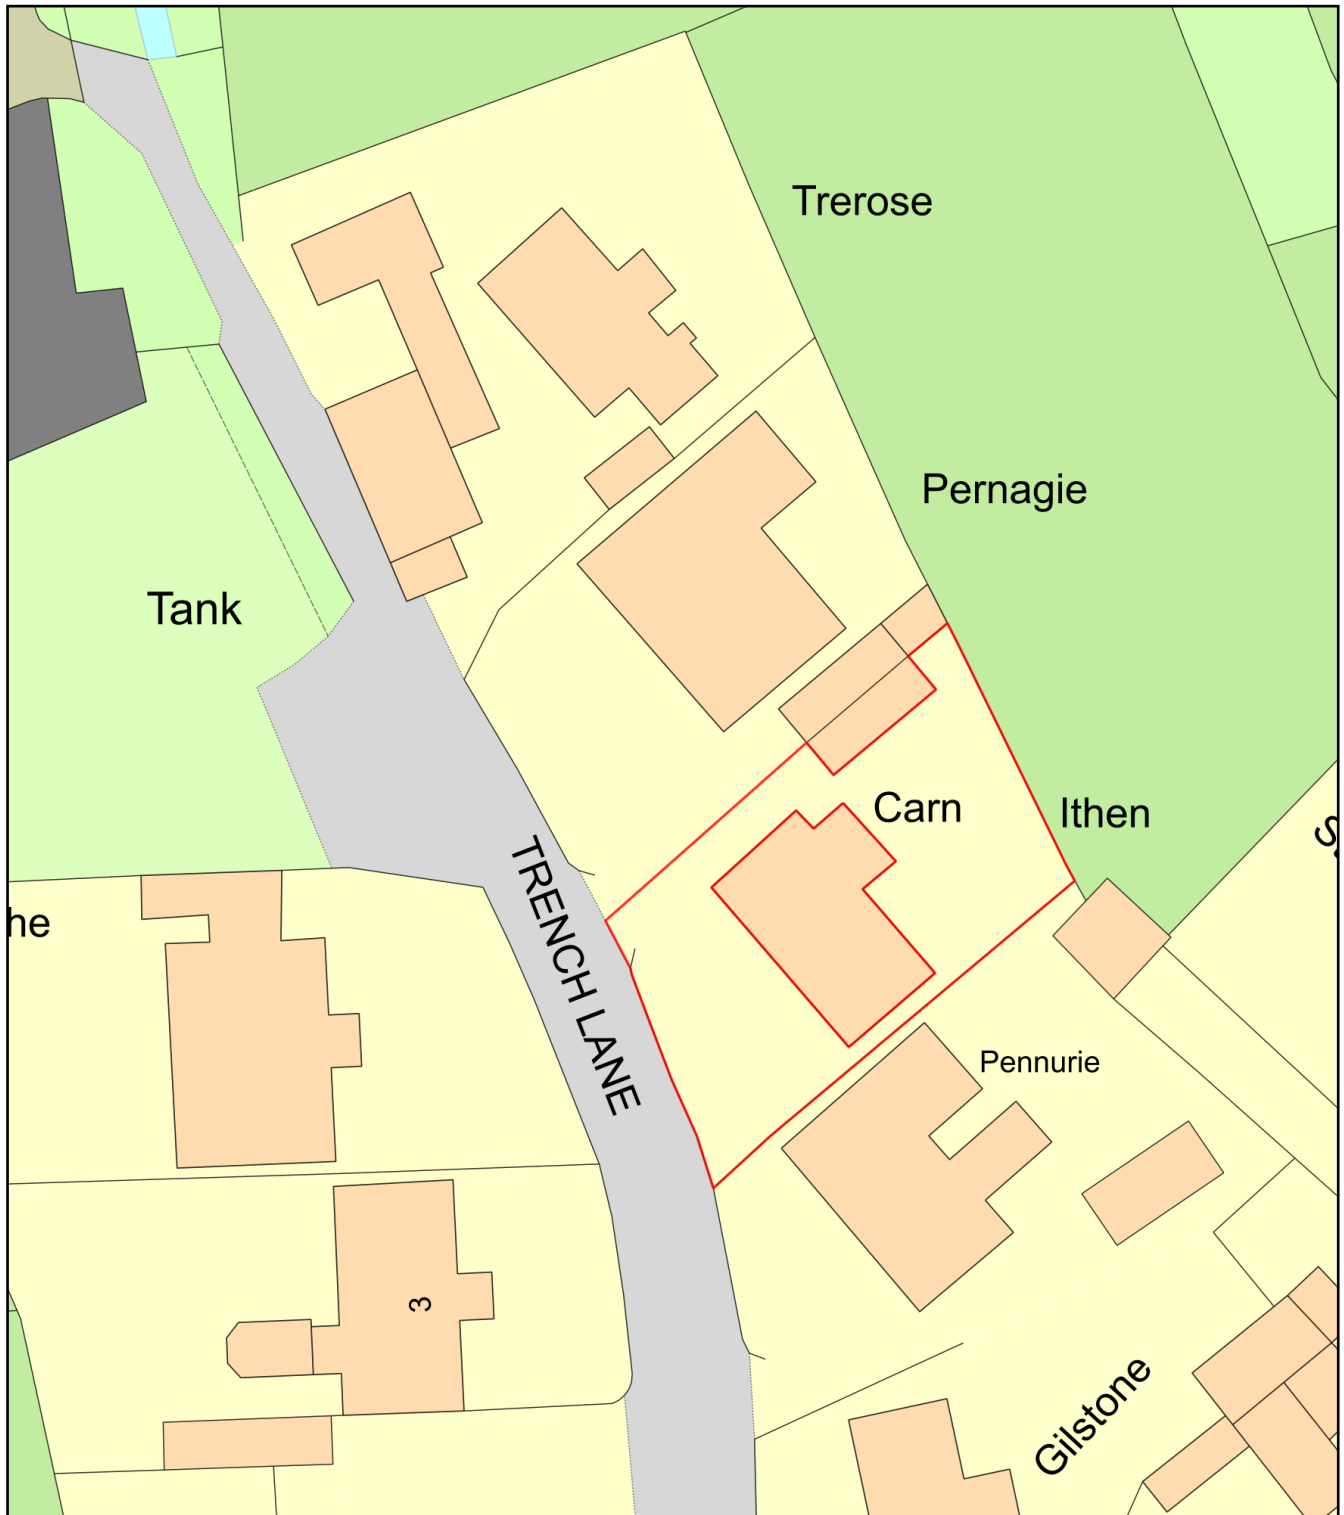

# Carn Ithen Block Plan

Plan Produced for: Debbie Bellamy-Gearon

Date Produced: 14 Dec 2021

Plan Reference Number: TQRQM21348193015050

Scale: 1:500 @ A4