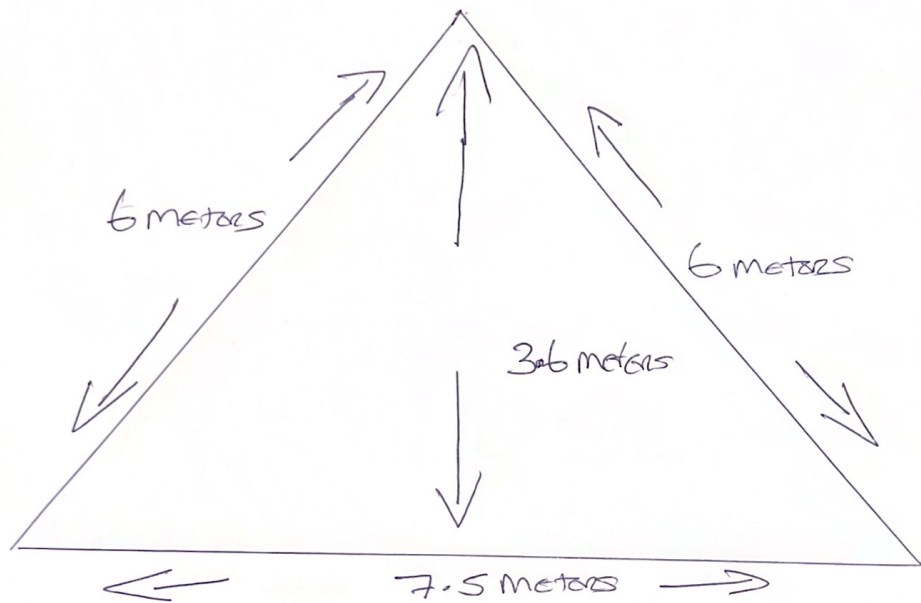

RECEIVED

By Olivia.Rickman at 11:47 am, Jan 05, 2022

CAROLITHEN SELF CARPORT GABLE END WITH WINDOW
MEASUREMENTS ARE SHOWN ABOVE.
- THIS GABLE END FACES THE DRIVEWAY.

CAN I THEN SELF CATERING GABLE END WITHOUT WINDOW.
MEASUREMENTS ARE SHOWN ABOVE.