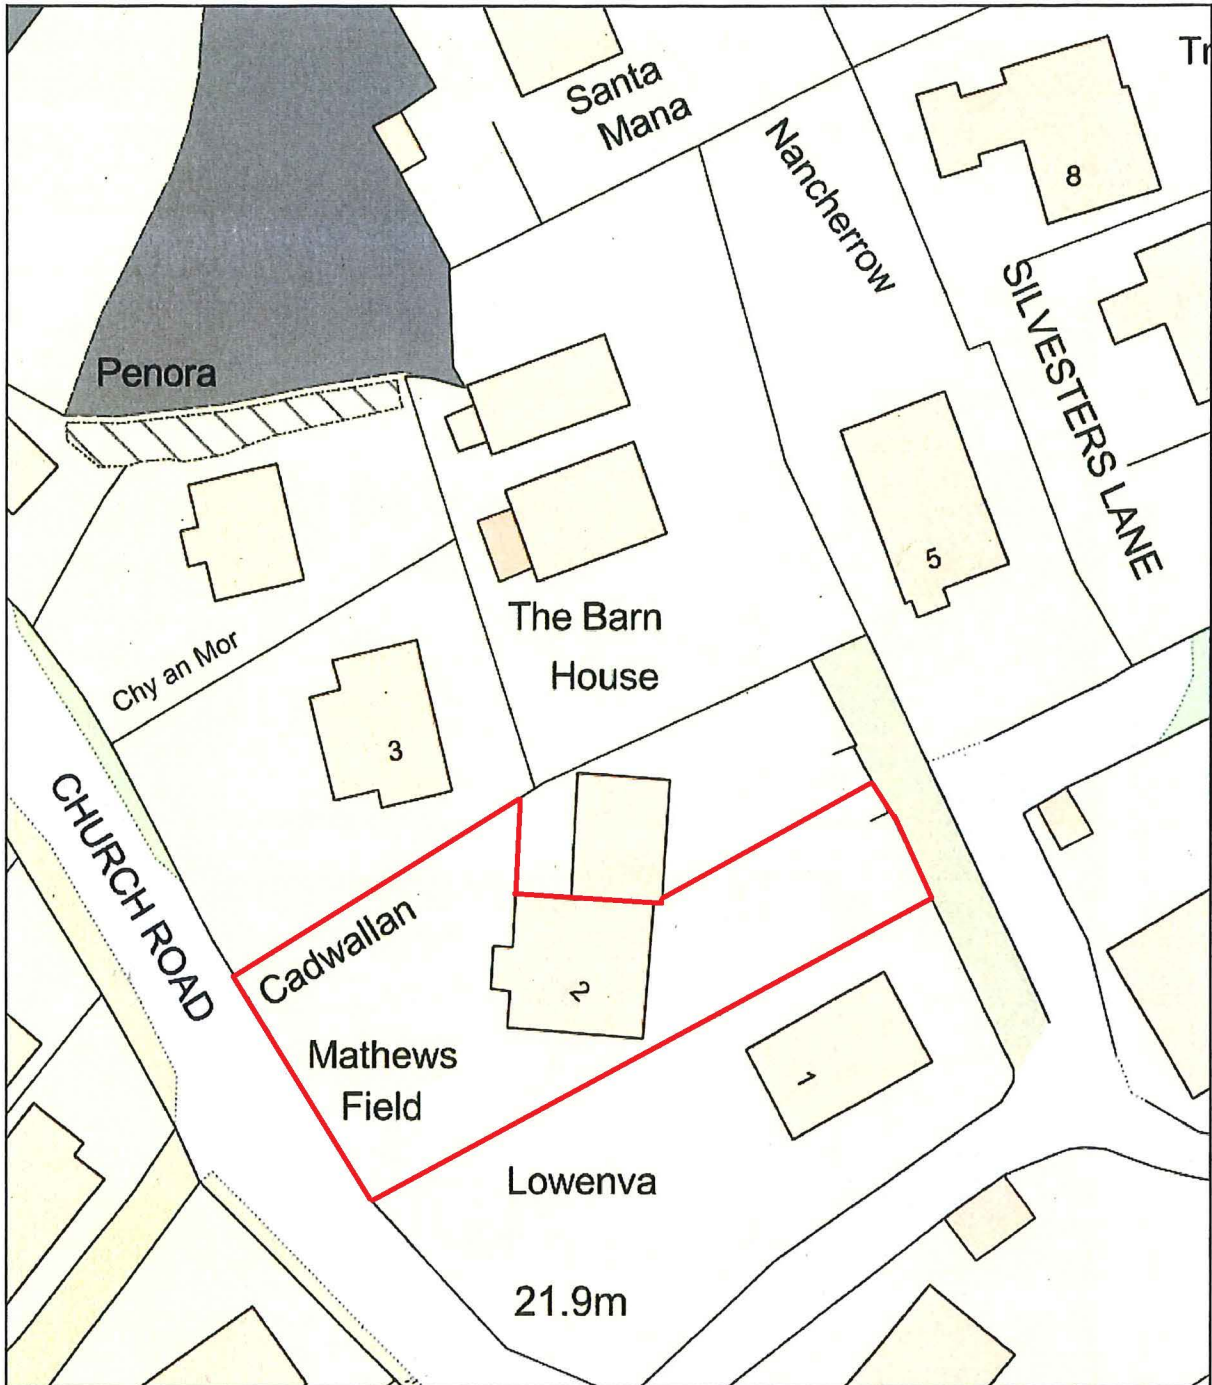

### Block Plan

Plan Produced for: Todd and Carmen Stevens  
Date Produced: 22 Feb 2018  
Plan Reference Number: TQRQM18053231917208  
Scale: 1:500 @ A4