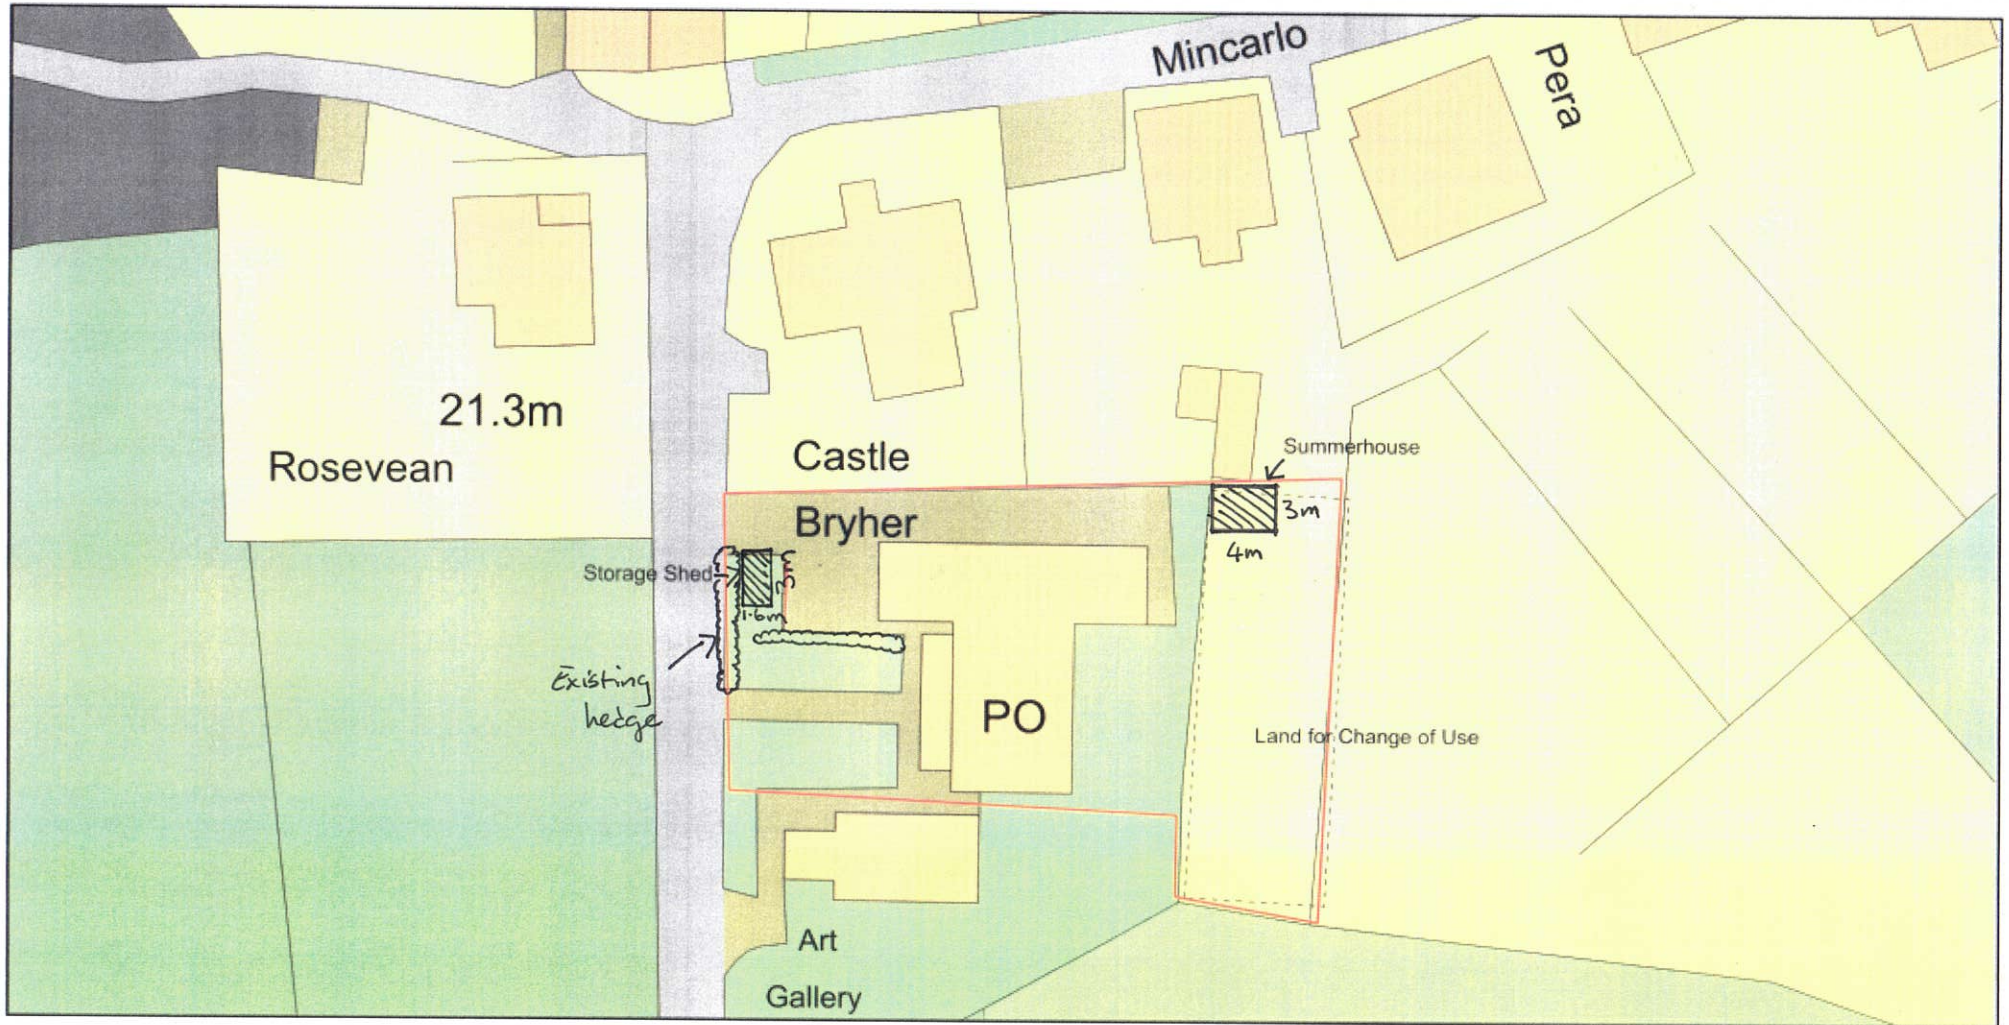

Block Plan

RECEIVED
By Liv Rickman at 11:52 am, Mar 04, 2022

Plan Produced for: Aaron Haile

Date Produced: 24 Jan 2022

Plan Reference Number: TQRQM22024125023512

Scale: 1:500 @ A4