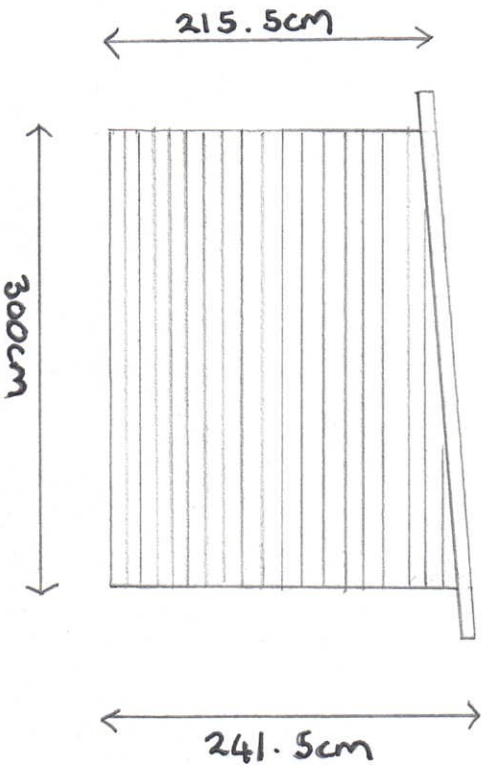

Summer House Elevations - Bryher Shop

RECEIVED
By A King at 3:47 pm, Feb 15, 2022

Front (South) Elevation

Rear (North) Elevation

Right (East) Elevation

Left (West) Elevation

Scale 1:50 @ A4
0 2m