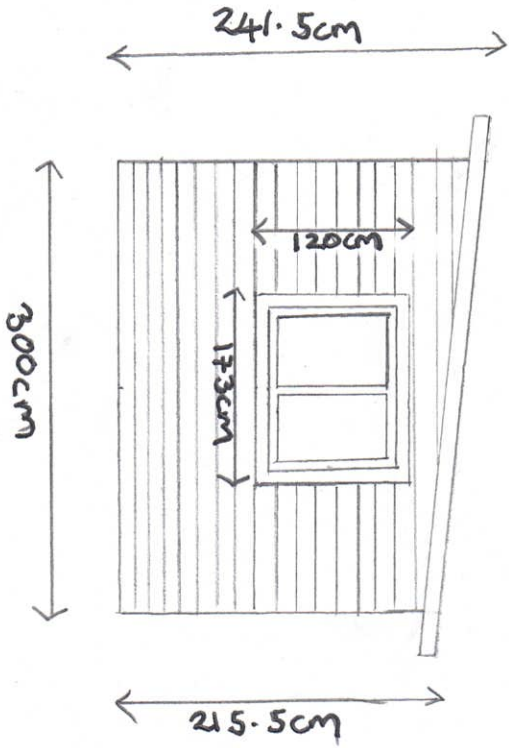

Summer House Elevations - Bryher Shop

RECEIVED
By A King at 3:47 pm, Feb 15, 2022

Front (South) Elevation

Rear (North) Elevation

Right (East) Elevation

Left (West) Elevation

Scale 1:50 @ A4
0 2m