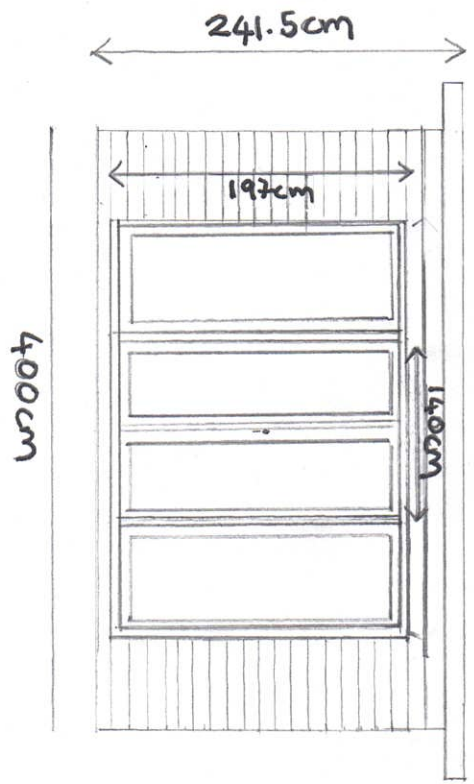

Summer House Elevations - Bryher Shop

RECEIVED
By A King at 3:47 pm, Feb 15, 2022

Front (South) Elevation

Rear (North) Elevation

Right (East) Elevation

Left (West) Elevation

Scale 1:50 @ A4
0 2m