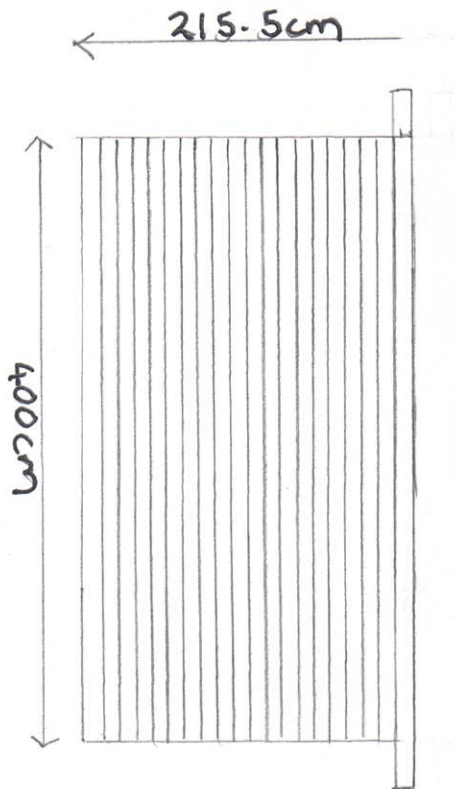

Summer House Elevations - Bryher Shop

RECEIVED
By A King at 3:47 pm, Feb 15, 2022

Front (South) Elevation

Rear (North) Elevation

Right (East) Elevation

Left (West) Elevation

Scale 1:50 @ A4
0 2m